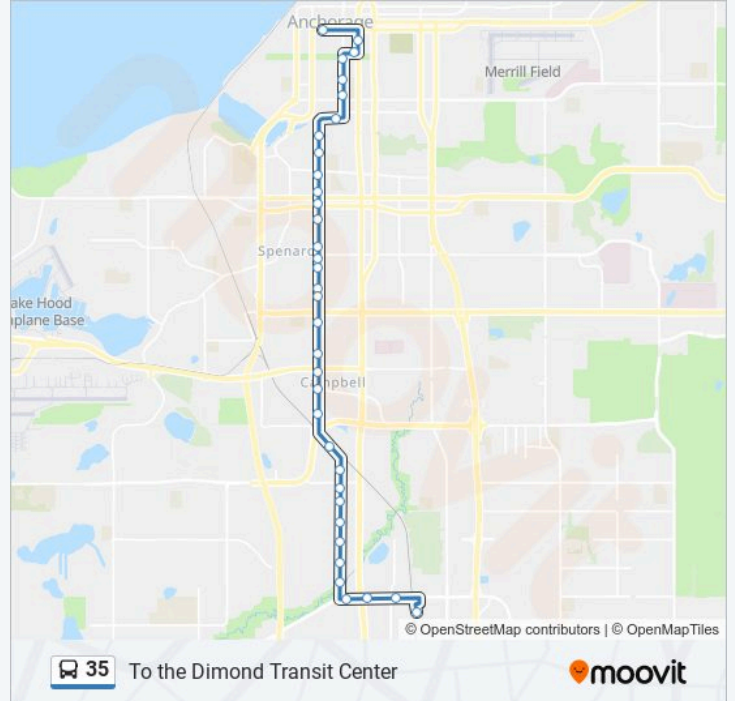

35 bus Info

Direction: To Downtown

Stops: 34

Trip Duration: 26 min

Line Summary:

Arctic & 34th Avenue Nne
 Arctic & 32nd Avenue Nne
 Arctic & Northern Lights Sse
 Arctic & Northern Lights Nne
 Arctic & Fireweed Nne
 Arctic & 22nd Avenue Nne
 Arctic & 19th Avenue Sse
 17th Avenue & E Street Wsw
 E Street & 14th Avenue Nne
 E Street & 12th Avenue Nne
 E Street & 10th Avenue Nne
 9th Avenue & F Street Wnw
 Downtown Transit Center

35 bus Info

Direction: To the Dimond Transit Center

Stops: 35

Trip Duration: 28 min

Line Summary:

Arctic & 41st Avenue Ssw

Arctic & 42nd Ave Ssw

Arctic & Tudor Ssw

Arctic & Lancaster Ssw

Arctic & Intl Arpt Rd Ssw

Arctic & 54th Avenue Ssw

Arctic & 58th Avenue Ssw

Arctic & Arctic Spur Rd Ssw

Arctic & 67th Avenue Nnw

Arctic & Raspberry Ssw

Arctic & 70th Avenue Ssw

Arctic & 74th Avenue Nnw

Arctic & 76th Avenue Ssw

Arctic & 81st Avenue Nnw

Arctic & Dimond Nnw

Dimond & Arctic Ese

Dimond & C Street Ese

Dimond & King Ese

Dimond Transit Center