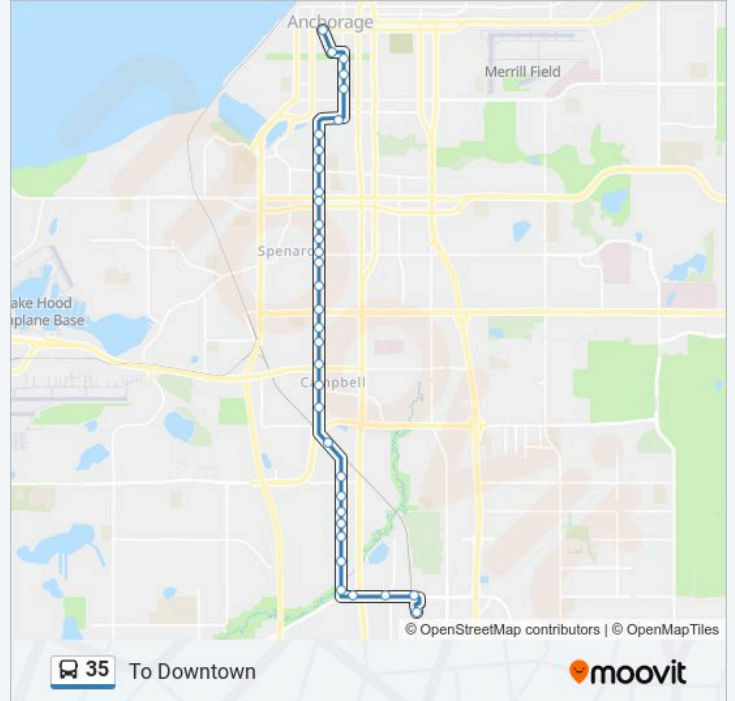

Direction: To Downtown

34 stops

[VIEW LINE SCHEDULE](#)

- Dimond Transit Center
- Dimond & Dimond Ctr Dr Wnw
- Dimond & King Wnw
- Dimond & C Street Wnw
- Arctic & Dimond Nne
- Arctic & Highlander S Nne
- Arctic & 76th Avenue Nne
- Arctic & 74th Avenue Nne
- Arctic & 72nd Avenue Nne
- Arctic & 70th Avenue Nne
- Arctic & Raspberry Nne
- Arctic & Arctic Spur Rd Ene
- Arctic & 58th Avenue Sse
- Arctic & Potter Nne
- Arctic & Intl Arpt Rd Nne
- Arctic & 47th Avenue Sse
- Arctic & 46th Avenue Sse
- Arctic & Tudor Nne
- Arctic & 41st Avenue Nne
- Arctic & 36th Avenue Sse
- Arctic & 36th Avenue Nne

35 bus Info

Direction: To Downtown

Stops: 34

Trip Duration: 26 min

Line Summary:

Arctic & 34th Avenue Nne
 Arctic & 32nd Avenue Nne
 Arctic & Northern Lights Sse
 Arctic & Northern Lights Nne
 Arctic & Fireweed Nne
 Arctic & 22nd Avenue Nne
 Arctic & 19th Avenue Sse
 17th Avenue & E Street Wsw
 E Street & 14th Avenue Nne
 E Street & 12th Avenue Nne
 E Street & 10th Avenue Nne
 9th Avenue & F Street Wnw
 Downtown Transit Center

Direction: To the Dimond Transit Center

35 stops

[VIEW LINE SCHEDULE](#)

Downtown Transit Center
 C Street & 7th Avenue Ssw
 9th Avenue & C Street Wnw
 E Street & 10th Avenue Nnw
 E Street & 12th Avenue Ssw
 E Street & 14th Avenue Ssw
 17th Avenue & E Street Wnw
 Arctic & 19th Avenue Ssw
 Arctic & 22nd Avenue Nnw
 Arctic & Fireweed Ssw
 Arctic & 27th Avenue Ssw
 Arctic & Benson Nnw
 Arctic & 30th Avenue Ssw
 Arctic & 34th Avenue Ssw
 Arctic & 36th Avenue Ssw
 Arctic & Chugach Way Nnw

35 bus Info

Direction: To the Dimond Transit Center

Stops: 35

Trip Duration: 28 min

Line Summary:

Arctic & 41st Avenue Ssw

Arctic & 42nd Ave Ssw

Arctic & Tudor Ssw