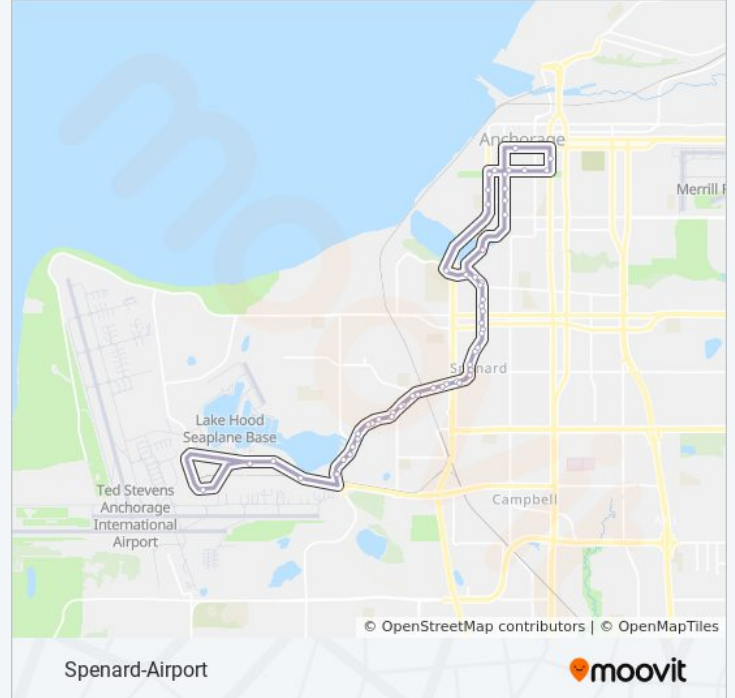

Direction: Spenard Loop With Service To the Airport

56 stops

[VIEW LINE SCHEDULE](#)

- Airport South Terminal
- Intl Arpt Rd & Aircrft Ese
- Intl Arpt Rd & Rr Xing Wsw
- Spenard & Intl Arpt Rd Nne
- Spenard & Valleywood Nne
- Spenard & Wisconsin Nne
- Spenard & Forrest Sse
- Spenard & Iowa Sse
- Spenard & Mckinley Sse
- Spenard & Taft Ese
- Spenard & Wyoming Wsw
- Spenard & Minnesota Ese
- Spenard & 36th Avenue Nne
- Spenard & 33rd Avenue Nne
- Spenard & Benson Blvd Sse
- Spenard & Northern Lights Nne
- Spenard & 26th Ave Nne
- Spenard & Fireweed Nne
- Spenard & Hillcrest Sse
- Spenard & 19th Avenue Nne
- I Street & 15th Avenue Nne

40 bus Info

Direction: Spenard Loop With Service To the Airport

Stops: 56

Trip Duration: 47 min

Line Summary:

I Street & 13th Avenue Nne

I Street & 11th Avenue Sse

I Street & 9th Avenue Sse

Downtown Transit Center

C Street & 7th Avenue Ssw

9th Avenue & C Street Wnw

9th Avenue & F Street Wnw

9th Avenue & H Street Wnw

9th Avenue & L Street Ene

L Street & 9th Avenue Ssw

L Street & 11th Avenue Ssw

Spenard & Barbara Wnw

Spenard & Turnagain Blvd Wnw

Spenard & Lakeshore Wnw

Spenard & Wisconsin Ssw

Spenard & Breezewood Ssw

Spenard & Intl Arpt Rd Nnw

Intl Arpt Rd & Rutan Wnw

Airport South Terminal