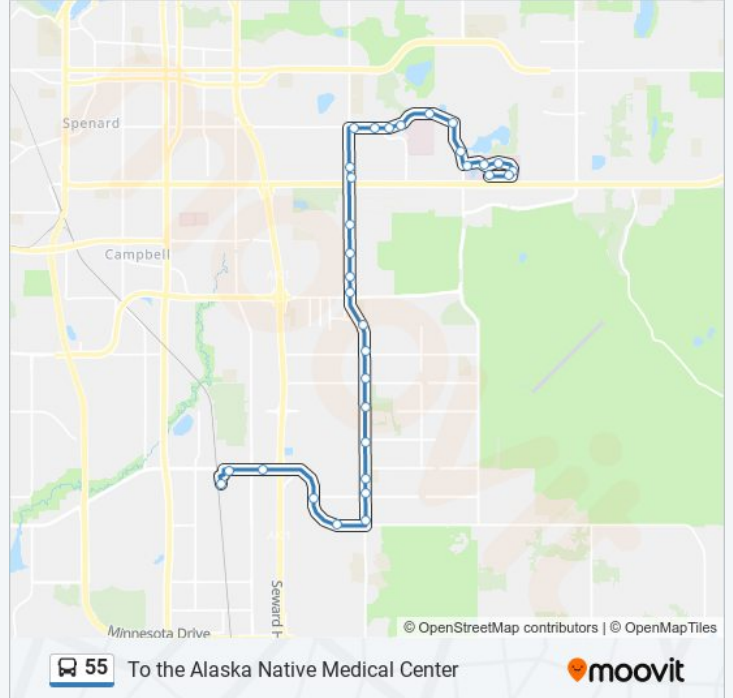

55 bus Info

Direction: To the Alaska Native Medical Center

Stops: 32

Trip Duration: 25 min

Line Summary:

Providence & Spirit Wsw

Providence & Providence Hospital

Providence & Elmore Wsw

Elmore & Sharon Gagnon Ssw

Ambassador & Elmore Ese

Ambassador & Tudor Ctr Wsw

Tudor Centre & Anmc Xwalk Ese

Tudor Centre & Kidney Ctr Ssw

Diplomacy & Tudor Ctr Wnw

Diplomacy & Anmc N

Direction: To the Dimond Transit Center

27 stops

[VIEW LINE SCHEDULE](#)

Diplomacy & Anmc N

Ambassador & Tudor Ctr Wnw

Ambassador & Elmore Ene

Elmore & Sharon Gagnon Sse

Elmore & Providence Sse

Providence & Alumni Wnw

55 bus Info

Direction: To the Dimond Transit Center

Stops: 27

Trip Duration: 27 min

Line Summary:

Lake Otis & 80th Ave Ssw

Lake Otis & 85th Avenue Nnw

Lake Otis & 88th Avenue Ssw