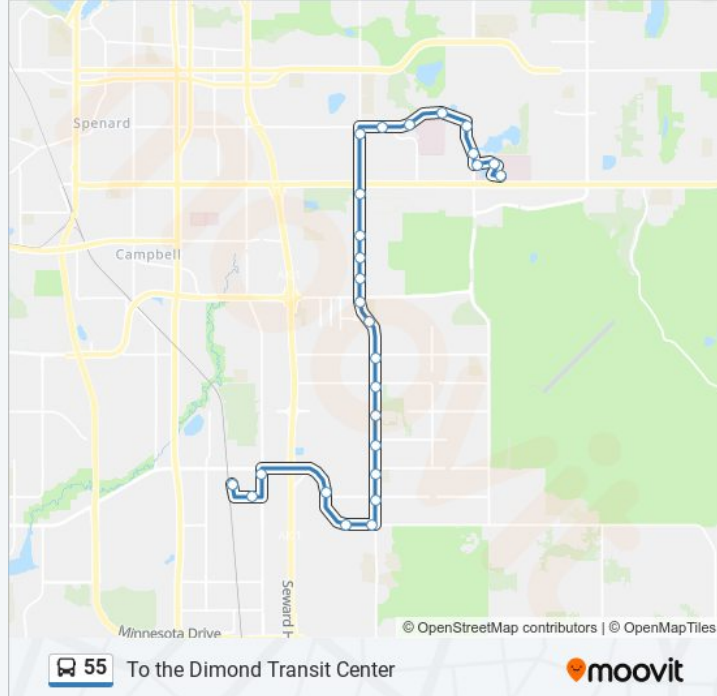

Elmore & Sharon Gagnon Ssw

Ambassador & Elmore Ese

Ambassador & Tudor Ctr Wsw

Tudor Centre & Anmc Xwalk Ese

Tudor Centre & Kidney Ctr Ssw

Diplomacy & Tudor Ctr Wnw

Diplomacy & Anmc N

Direction: To the Dimond Transit Center

55 bus Info

Direction: To the Dimond Transit Center

Stops: 27

Trip Duration: 27 min

Line Summary:

Lake Otis & 80th Ave Ssw

Lake Otis & 85th Avenue Nnw

Lake Otis & 88th Avenue Ssw

Abbott & Lake Otis Wnw

Abbott & Toloff Wnw

Abbott & 88th Avenue Nne

Old Seward & Dimond Ssw

88th Avenue & Old Seward Wnw

Dimond Transit Center

55 bus time schedules and route maps are available in an offline PDF at moovitapp.com. Use the [Moovit App](#) to see live bus times, train schedule or subway schedule, and step-by-step directions for all public transit in Anchorage.