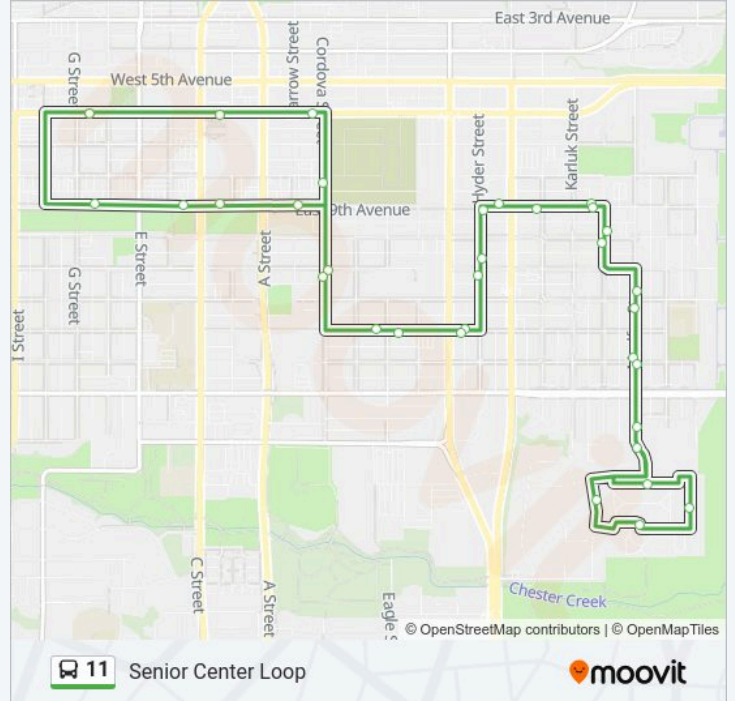

Direction: Senior Center Loop

34 stops

[VIEW LINE SCHEDULE](#)

City Hall
6th Avenue & C Street Ese
6th Avenue & Cordova Wsw
Cordova & 8th Avenue Ssw
Cordova & 11th Avenue Ssw
13th Avenue & Eagle Ese
13th Avenue & Gambell Ese
Hyder & 11th Avenue Nne
Hyder & 9th Avenue Sse
9th Avenue & Ingra Ese
9th Avenue & Karluk Ese
Latouche & 10th Avenue Ssw
Medfra & 12th Avenue Ssw
Medfra & 14th Avenue Nnw
Medfra & 16th Avenue Ssw
Chugach View
Orca & 19th Avenue Nnw
Chugach Manor
Karluk & 19th Avenue Nne
Medfra & 16th Avenue Nne
Medfra & 14th Avenue Sse

11 bus Info

Direction: Senior Center Loop

Stops: 34

Trip Duration: 33 min

Line Summary:

Medfra & 12th Avenue Nne

Latouche & 10th Avenue Nne

9th Avenue & Karluk Ene

9th Avenue & Ingra Wnw

Hyder & 11th Avenue Ssw

13th Avenue & Gambell Ene

13th Avenue & Eagle Wnw

Cordova & 11th Avenue Sse

9th Avenue & Barrow Ene

9th Avenue & B Street Wnw

9th Avenue & C Street Wnw

9th Avenue & F Street Wnw

City Hall

11 bus time schedules and route maps are available in an offline PDF at moovitapp.com. Use the Moovit App to see live bus times, train schedule or subway schedule, and step-by-step directions for all public transit in Anchorage.