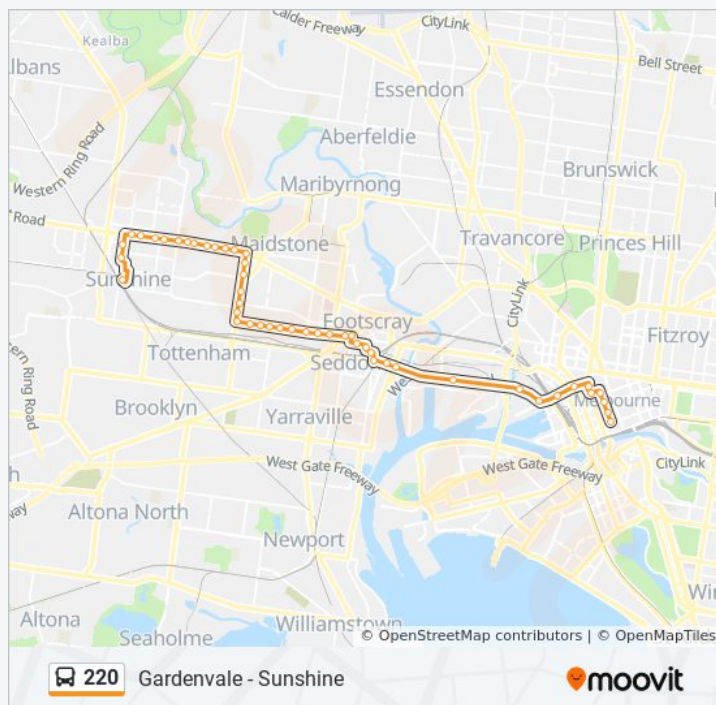

**220 bus Info**  
**Direction:** Sunshine Station  
**Stops:** 46  
**Trip Duration:** 55 min  
**Line Summary:**

- Flinders Lane/Queen St (Melbourne City)
- Bourke St/Queen St (Melbourne City)
- Lonsdale St/Queen St (Melbourne City)
- La Trobe St/Queen St (Melbourne City)
- William St/Dudley St (West Melbourne)
- Spencer St/Dudley St (West Melbourne)
- Adderley St/Dudley St (West Melbourne)
- Waterfront City/Footscray Rd (West Melbourne)
- Moonee Ponds Creek/Footscray Rd (West Melbourne)
- Footscray Rd (West Melbourne)
- Whitehall St/Napier St (Footscray)
- Hyde St/Napier St (Footscray)
- Irving St/Nicholson St (Footscray)
- Footscray Station/Irving St (Footscray)
- Footscray Plaza Sc/Paisley St (Footscray)
- St Johns Church/79 Paisley St (Footscray)
- Barkly St/Victoria St (Footscray)
- Geelong Rd/Barkly St (Footscray)
- Gordon St/Barkly St (Footscray)
- Eleanor St/Barkly St (Footscray)
- Warleigh Rd/Barkly St (West Footscray)

Annesley St/Ballarat Rd (Braybrook)

Lacy St/Ballarat Rd (Braybrook)

Evans St/Ballarat Rd (Braybrook)

Braybrook Sc/Ashley St (Braybrook)

Halstead St/Ashley St (Maidstone)

Churchill Ave/Ashley St (Braybrook)

Cowper St/Napier St (Footscray)

Saturday

05:35 - 23:20

**220 bus Info**

**Direction:** Sunshine Station

**Stops:** 47

**Trip Duration:** 59 min

**Line Summary:**

William St/A'Beckett St (Melbourne City)

La Trobe St/Queen St (Melbourne City)

Lonsdale St/Queen St (Melbourne City)

Bourke St/Queen St (Melbourne City)

Collins St/Queen St (Melbourne City)

220 bus time schedules and route maps are available in an offline PDF at [moovitapp.com](https://moovitapp.com). Use the [Moovit App](#) to see live bus times, train schedule or subway schedule, and step-by-step directions for all public transit in Melbourne.