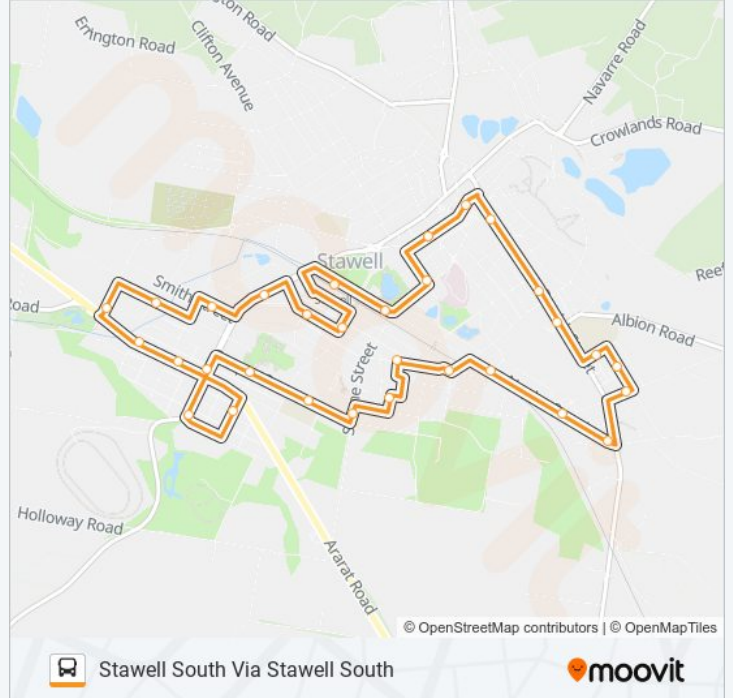

Colquhoun St/Napier St (Stawell)

The Plantation Retirement Village/Napier St (Stawell)

London Rd/Napier St (Stawell)

Eventide Homes Retirement Village/Oregan St (Stawell)

Eventide Homes Retirement Village/Williams St (Stawell)

Eventide Homes Retirement Village/Hastings St (Stawell)

Stawell Secondary College/Patrick St (Stawell)

Grant St/Patrick St (Stawell)

Stawell Health & Community Centre/Patrick St (Stawell)

Victoria Pl/Main St (Stawell)

Stawell Town Hall/Main St (Stawell)

1 bus time schedules and route maps are available in an offline PDF at moovitapp.com. Use the [Moovit App](#) to see live bus times, train schedule or subway schedule, and step-by-step directions for all public transit in Melbourne.

[About Moovit](#) • [MaaS Solutions](#) • [Supported Countries](#) • [Mooviter Community](#)

© 2024 Moovit - All Rights Reserved

Check Live Arrival Times