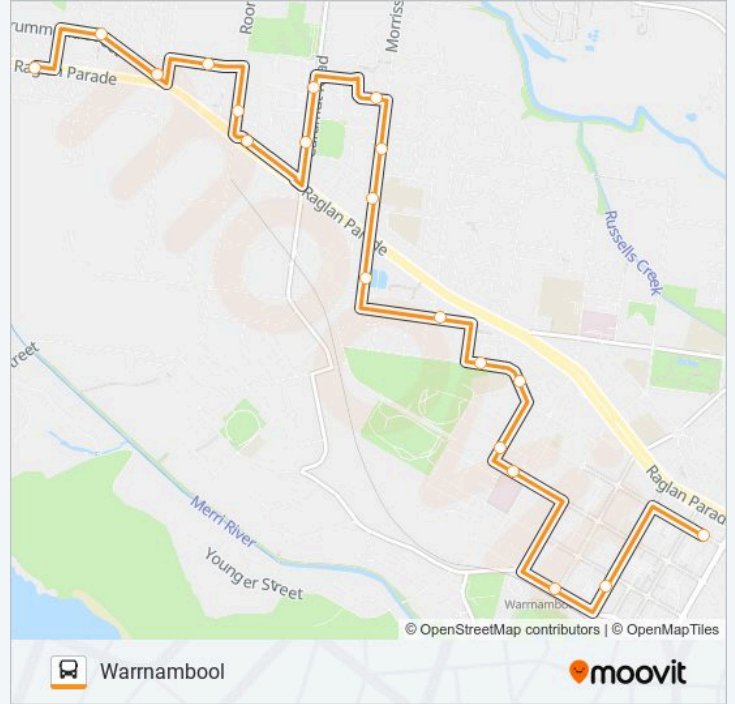

Morriss Rd/Vickers Dr (Warrnambool)

Brauer College/Carrimut Rd (Warrnambool)

Davidson Oval/Carrimut Rd (Warrnambool)

Walsh Rd/Raglan Pde (Warrnambool)

Nicholls St/Rooneys Rd (Warrnambool)

Adrianna Cres/Darwinia St (Warrnambool)

- Hood St/Raglan Pde (Dennington)
- 150 Drummond St (Dennington)
- Family Day Care Centre/Drummond St (Dennington)
- Adrianna Cres/Darwinia St (Warrnambool)
- Nicholls St/Rooneys Rd (Warrnambool)
- Encare Agencies/Raglan Pde (Warrnambool)
- Fairfax Ave/Caramut Rd (Warrnambool)
- Brauer College/Caramut Rd (Warrnambool)
- Morriss Rd/Vickers Dr (Warrnambool)
- 110 Morriss Rd (Warrnambool)
- Hoddle St/Morriss Rd (Warrnambool)
- Archibald St/Morriss Rd (Warrnambool)
- 12-16 Fitzroy Rd (Warrnambool)
- Aitkins Place Village/Aitkins Rd (Warrnambool)
- Panorama Ave/Kerr St (Warrnambool)
- Koroit St/Murray St (Warrnambool)
- South West Healthcare/Koroit St (Warrnambool)
- Warrnambool Station/Merri St (Warrnambool)

1 bus Info

Direction: Warrnambool

Stops: 20

Trip Duration: 17 min

Line Summary:

South West Tafe/Kepler St (Warrnambool)

Lava Street Interchange/Lava St (Warrnambool)

1 bus time schedules and route maps are available in an offline PDF at moovitapp.com. Use the Moovit App to see live bus times, train schedule or subway schedule, and step-by-step directions for all public transit in Melbourne.

© 2024 Moovit - All Rights Reserved