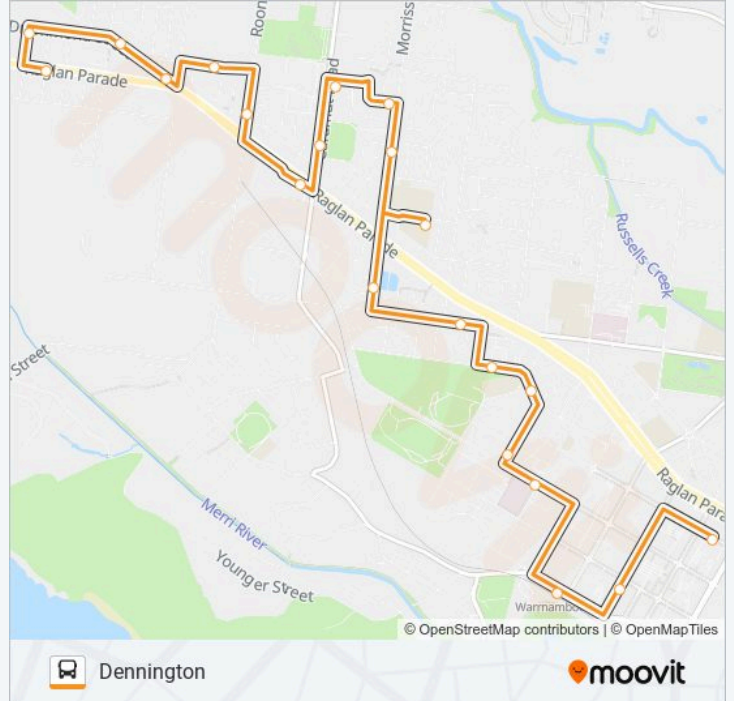

Morriss Rd/Vickers Dr (Warrnambool)

Brauer College/Carrimut Rd (Warrnambool)

Davidson Oval/Carrimut Rd (Warrnambool)

Walsh Rd/Raglan Pde (Warrnambool)

Nicholls St/Rooneys Rd (Warrnambool)

Adrianna Cres/Darwinia St (Warrnambool)

Family Day Care Centre/Drummond St (Dennington)

153 Drummond St (Warrnambool)

Drummond St/Tylden St (Warrnambool)

Hood St/Raglan Pde (Dennington)

1 bus Time Schedule

Dennington Route Timetable:

Sunday	09:00 - 17:00
Monday	08:00 - 18:30
Tuesday	08:00 - 18:30
Wednesday	08:00 - 18:30
Thursday	08:00 - 18:30
Friday	08:00 - 18:30
Saturday	08:00 - 18:00

1 bus Info

Direction: Dennington

Stops: 21

Trip Duration: 19 min

Line Summary:

Direction: Warrnambool

20 stops

[VIEW LINE SCHEDULE](#)

1 bus Info

Direction: Warrnambool

Stops: 20

Trip Duration: 17 min

Line Summary:

South West Tafe/Kepler St (Warrnambool)

Lava Street Interchange/Lava St (Warrnambool)

1 bus time schedules and route maps are available in an offline PDF at moovitapp.com. Use the Moovit App to see live bus times, train schedule or subway schedule, and step-by-step directions for all public transit in Melbourne.