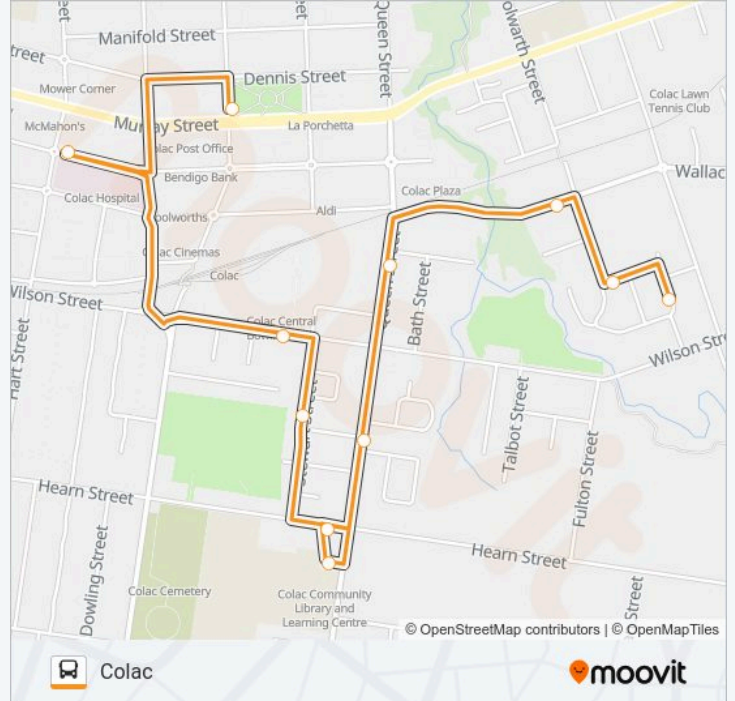

Colac

[Get The App](#)

The 3 bus line (Colac) has 2 routes. For regular weekdays, their operation hours are:

(1) Colac: 09:15 - 18:15(2) Colac East: 09:00 - 18:00

Use the Moovit App to find the closest 3 bus station near you and find out when is the next 3 bus arriving.

Direction: Colac

11 stops

[VIEW LINE SCHEDULE](#)

- Rodger Dr/Kettle St (Colac)
- Polwarth St/Jelie St (Colac)
- Polwarth St/Wallace St (Colac)
- Telstra Tower/Queen St (Colac)
- Wheal St/Queen St (Colac)
- Colac Library & Learning Centre/Queen St (Colac)
- Bluewater Leisure Centre/Hearn St (Colac)
- Wheal St/Stewart St (Colac)
- Colac Specialist School/Wilson St (Colac)
- Hart St/Connor St (Colac)
- Colac Bus Interchange/Gellibrand St (Colac)

Direction: Colac

Stops: 11

Trip Duration: 6 min

Line Summary:

Direction: Colac East

14 stops

[VIEW LINE SCHEDULE](#)

- Colac Bus Interchange/Gellibrand St (Colac)
- Aldi/Hesse St (Colac)
- Colac Station/Gellibrand St (Colac)
- Colac Hospital/Miller St (Colac)
- Baronga Motor Inn/Murray St (Colac)
- Colac East Kindergarten/Polwarth St (Colac)
- Church St/Chapel St (Colac)
- Colac Showground/Bruce St (Colac)
- Pell Ct/Murray St (Colac)
- Colac Tennis And Croquet Club/Church St (Colac)
- Wallace St/Church St (Colac)
- 84 Church St (Colac)
- Wilson St/Church St (Colac)
- Rodger Dr/Kettle St (Colac)

3 bus Info

Direction: Colac East

Stops: 14

Trip Duration: 15 min

Line Summary:

3 bus time schedules and route maps are available in an offline PDF at moovitapp.com. Use the Moovit App to see live bus times, train schedule or subway schedule, and step-by-step directions for all public transit in Melbourne.