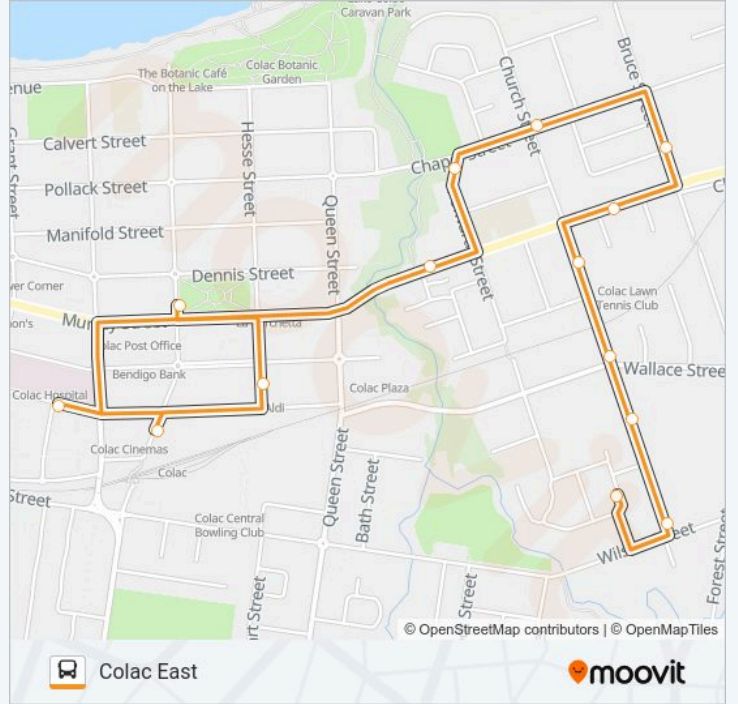

Direction: Colac

11 stops

[VIEW LINE SCHEDULE](#)

- Rodger Dr/Kettle St (Colac)
- Polwarth St/Jelie St (Colac)
- Polwarth St/Wallace St (Colac)
- Telstra Tower/Queen St (Colac)
- Wheal St/Queen St (Colac)
- Colac Library & Learning Centre/Queen St (Colac)
- Bluewater Leisure Centre/Hearn St (Colac)
- Wheal St/Stewart St (Colac)
- Colac Specialist School/Wilson St (Colac)
- Hart St/Connor St (Colac)
- Colac Bus Interchange/Gellibrand St (Colac)

Direction: Colac

Stops: 11

Trip Duration: 6 min

Line Summary:

Direction: Colac East

14 stops

[VIEW LINE SCHEDULE](#)

- Colac Bus Interchange/Gellibrand St (Colac)
- Aldi/Hesse St (Colac)
- Colac Station/Gellibrand St (Colac)
- Colac Hospital/Miller St (Colac)
- Baronga Motor Inn/Murray St (Colac)
- Colac East Kindergarten/Polwarth St (Colac)
- Church St/Chapel St (Colac)
- Colac Showground/Bruce St (Colac)
- Pell Ct/Murray St (Colac)
- Colac Tennis And Croquet Club/Church St (Colac)
- Wallace St/Church St (Colac)
- 84 Church St (Colac)
- Wilson St/Church St (Colac)
- Rodger Dr/Kettle St (Colac)

3 bus Time Schedule

Colac East Route Timetable:

Sunday	Not Operational
Monday	09:00 - 18:00
Tuesday	09:00 - 18:00
Wednesday	09:00 - 18:00
Thursday	09:00 - 18:00
Friday	09:00 - 18:00
Saturday	09:30 - 12:30

3 bus Info

Direction: Colac East

Stops: 14

Trip Duration: 15 min

Line Summary:

3 bus time schedules and route maps are available in an offline PDF at moovitapp.com. Use the Moovit App to see live bus times, train schedule or subway schedule, and step-by-step directions for all public transit in Melbourne.