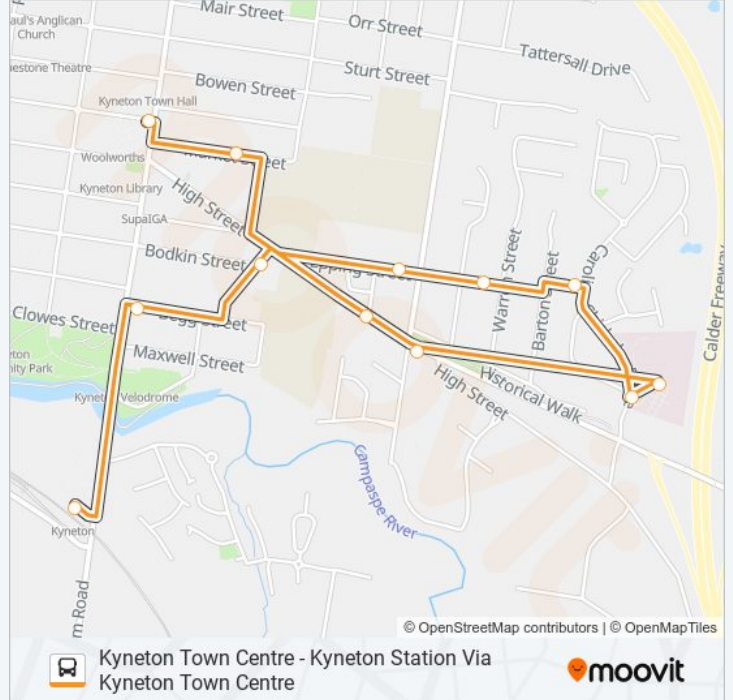

(1) Kyneton Station: 06:50 - 18:31 (2) Kyneton Town Centre: 07:10 - 18:41

Use the Moovit App to find the closest 3 bus station near you and find out when is the next 3 bus arriving.

Direction: Kyneton Station

12 stops

[VIEW LINE SCHEDULE](#)

- Kyneton Town Centre/Jennings St (Kyneton)
- Ferguson St/Market St (Kyneton)
- Rm Begg Aged Care/Epping St (Kyneton)
- Warren St/Epping St (Kyneton)
- Caroline Chisholm Dr/Leete St (Kyneton)
- Kyneton Hospital/Caroline Chisholm Dr (Kyneton)
- Kyneton Hospital/Quinn Ct (Kyneton)
- Edgecombe St/Bourke St (Kyneton)
- North St/High St (Kyneton)
- High St/New St (Kyneton)
- Mollison St/Begg St (Kyneton)
- Kyneton Station/Mollison St (Kyneton)

3 bus Info

Direction: Kyneton Station

Stops: 12

Trip Duration: 10 min

Line Summary:

Direction: Kyneton Town Centre

4 stops

[VIEW LINE SCHEDULE](#)

3 bus Info

Direction: Kyneton Town Centre

Stops: 4

Trip Duration: 3 min

Line Summary:

3 bus time schedules and route maps are available in an offline PDF at moovitapp.com. Use the [Moovit App](#) to see live bus times, train schedule or subway schedule, and step-by-step directions for all public transit in Melbourne.