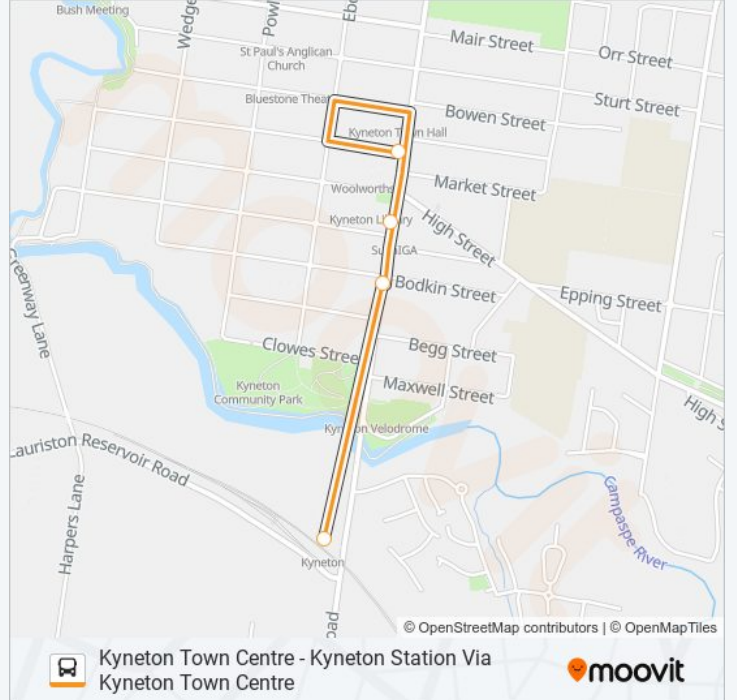

12 stops

[VIEW LINE SCHEDULE](#)

- Kyneton Town Centre/Jennings St (Kyneton)
- Ferguson St/Market St (Kyneton)
- Rm Begg Aged Care/Epping St (Kyneton)
- Warren St/Epping St (Kyneton)
- Caroline Chisholm Dr/Leete St (Kyneton)
- Kyneton Hospital/Caroline Chisholm Dr (Kyneton)
- Kyneton Hospital/Quinn Ct (Kyneton)
- Edgecombe St/Bourke St (Kyneton)
- North St/High St (Kyneton)
- High St/New St (Kyneton)
- Mollison St/Begg St (Kyneton)
- Kyneton Station/Mollison St (Kyneton)

3 bus Info

Direction: Kyneton Station

Stops: 12

Trip Duration: 10 min

Line Summary:

Direction: Kyneton Town Centre

4 stops

[VIEW LINE SCHEDULE](#)

Kyneton Station/Mollison St (Kyneton)

Kyneton Rsl/Mollison St (Kyneton)

High St/Mollison St (Kyneton)

Kyneton Town Centre/Jennings St (Kyneton)

3 bus Time Schedule

Kyneton Town Centre Route Timetable:

Sunday	Not Operational
Monday	07:10 - 18:41
Tuesday	07:10 - 18:41
Wednesday	07:10 - 18:41
Thursday	07:10 - 18:41
Friday	07:10 - 18:41
Saturday	09:15 - 15:51

3 bus Info

Direction: Kyneton Town Centre

Stops: 4

Trip Duration: 3 min

Line Summary:

3 bus time schedules and route maps are available in an offline PDF at moovitapp.com. Use the [Moovit App](#) to see live bus times, train schedule or subway schedule, and step-by-step directions for all public transit in Melbourne.