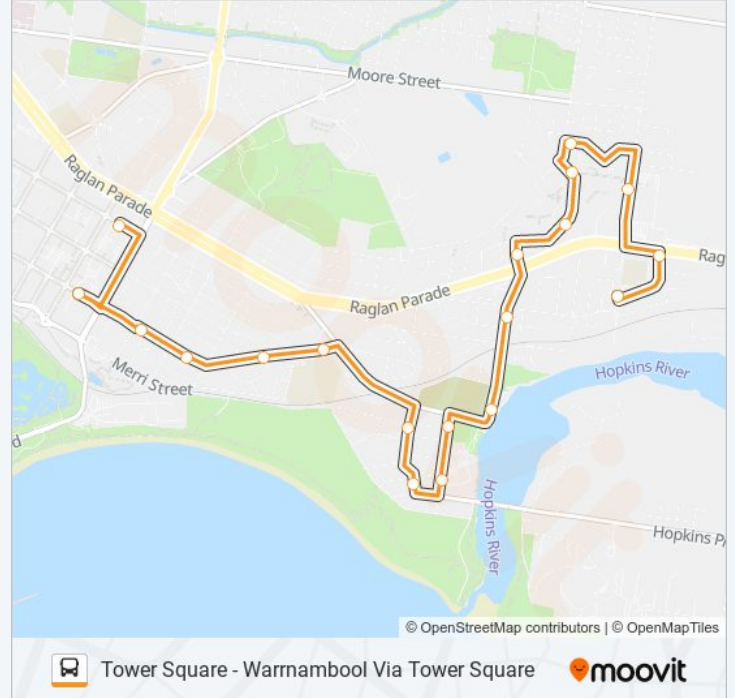

Tower Square - Warrnambool Via Tower Square

Get The App

The 4 bus line (Tower Square - Warrnambool Via Tower Square) has 2 routes. For regular weekdays, their operation hours are:

(1) Tower Square: 07:10 - 18:40(2) Warrnambool: 07:00 - 18:30

Use the Moovit App to find the closest 4 bus station near you and find out when is the next 4 bus arriving.

Direction: Tower Square

20 stops

[VIEW LINE SCHEDULE](#)

Lava Street Interchange/Lava St (Warrnambool)

4 bus Info

Direction: Tower Square

Stops: 20

Trip Duration: 18 min

Line Summary:

Direction: Warrnambool

19 stops

[VIEW LINE SCHEDULE](#)

4 bus Info

Direction: Warrnambool

Stops: 19

Trip Duration: 18 min

Line Summary:

Archie Graham Centre/Timor St (Warrnambool)

Lava Street Interchange/Lava St (Warrnambool)

4 bus time schedules and route maps are available in an offline PDF at moovitapp.com. Use the [Moovit App](#) to see live bus times, train schedule or subway schedule, and step-by-step directions for all public transit in Melbourne.