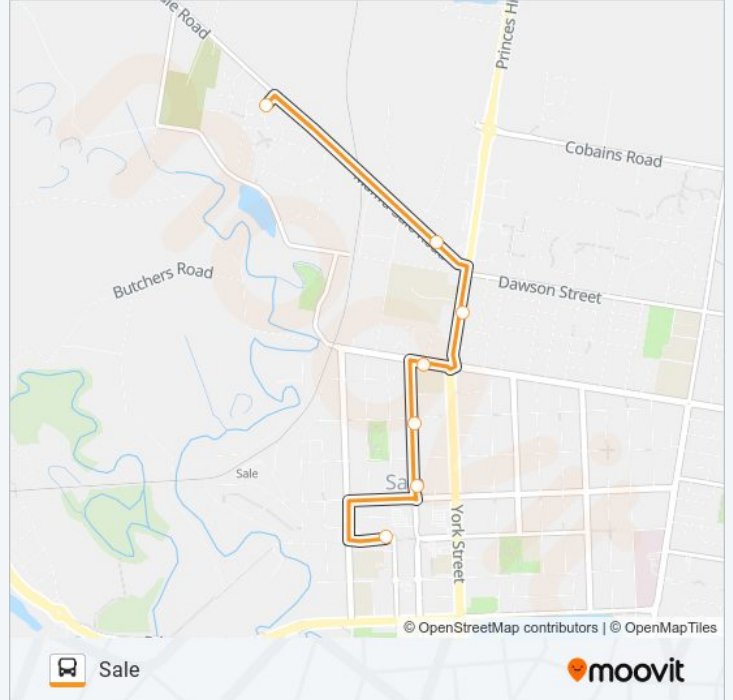

5 bus time schedules and route maps are available in an offline PDF at moovitapp.com. Use the [Moovit App](#) to see live bus times, train schedule or subway schedule, and step-by-step directions for all public transit in Melbourne.

[About Moovit](#) • [MaaS Solutions](#) • [Supported Countries](#) • [Mooviter Community](#)

© 2024 Moovit - All Rights Reserved

Check Live Arrival Times