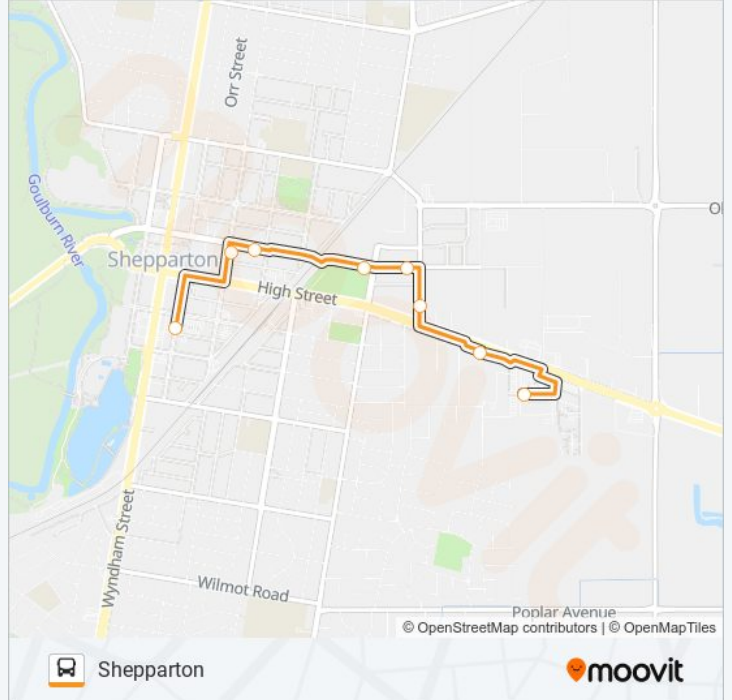

7 bus time schedules and route maps are available in an offline PDF at moovitapp.com. Use the [Moovit App](#) to see live bus times, train schedule or subway schedule, and step-by-step directions for all public transit in Melbourne.

[About Moovit](#) • [MaaS Solutions](#) • [Supported Countries](#) • [Mooviter Community](#)

© 2024 Moovit - All Rights Reserved

Check Live Arrival Times