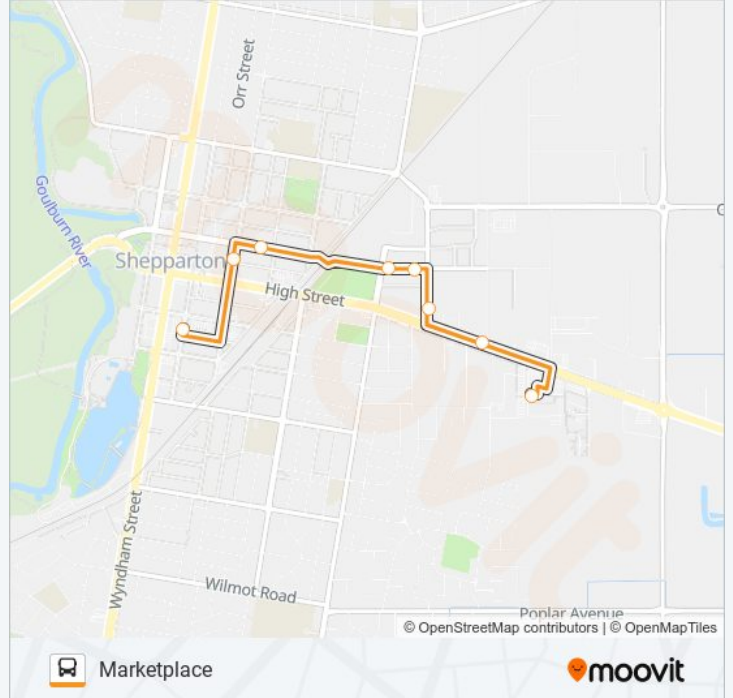

Direction: Marketplace

8 stops

[VIEW LINE SCHEDULE](#)

Shepparton Bus Interchange/Maude St
(Shepparton)

Stewart St/Corio St (Shepparton)

Goulburn Ovens Institute Of Tafe/Fryers St
(Shepparton)

Shepparton Showground/Williams Rd
(Shepparton)

Lockwood Rd/Williams Rd (Shepparton)

Benalla Rd/Lockwood Rd (Shepparton)

Mitchell St/Benalla Rd (Shepparton)

Shepparton Marketplace/Florence St
(Shepparton)

7 bus Time Schedule

Marketplace Route Timetable:

Line Summary:

Direction: Shepparton

8 stops

[VIEW LINE SCHEDULE](#)

Shepparton Marketplace/Florence St
(Shepparton)

Fordyce St/Benalla Rd (Shepparton)

Benalla Rd/Lockwood Rd (Shepparton)

Lockwood Rd/Williams Rd (Shepparton)

Shepparton Showground/Williams Rd
(Shepparton)

Goulburn Ovens Institute Of Tafe/Fryers St
(Shepparton)

Fryers St/Corio St (Shepparton)

Shepparton Bus Interchange/Maude St
(Shepparton)

7 bus Time Schedule

Shepparton Route Timetable: