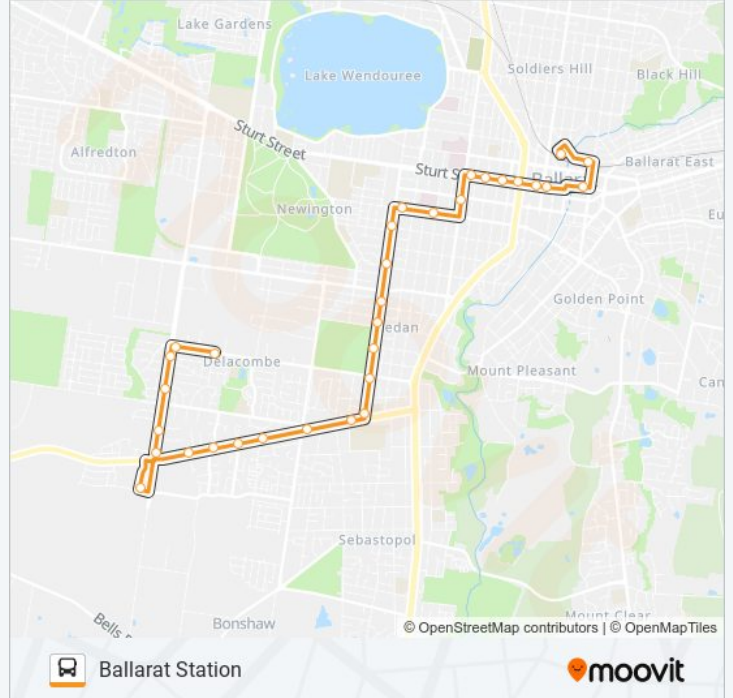

25 bus Info

Direction: Ballarat Station

Stops: 32

Trip Duration: 32 min

Line Summary:

- Dana St/Drummond St S (Ballarat Central)
- Ballarat Base Hospital/Sturt St (Ballarat Central)
- Old Fire Station/Sturt St (Ballarat Central)
- St Andrews Church/Sturt St (Ballarat Central)
- Doveton St/Sturt St (Ballarat Central)
- Armstrong St/Sturt St (Ballarat Central)
- Old Post Office/Sturt St (Ballarat Central)
- Curtis Street Interchange/Curtis St (Ballarat Central)
- Davies St/Scott Pde (Ballarat Central)
- Ballarat Bus Interchange (Soldiers Hill)

Direction: Delacombe

33 stops

[VIEW LINE SCHEDULE](#)

- Ballarat Bus Interchange (Soldiers Hill)
- Little Bridge St Interchange/Little Bridge St (Ballarat Central)
- Central Square Sc/Sturt St (Ballarat Central)
- St Patricks Cathedral/Sturt St (Ballarat Central)
- Ballarat Base Hospital/Sturt St (Ballarat Central)
- Dana St/Drummond St S (Ballarat Central)
- Peter Heinz Centre/Eyre St (Ballarat Central)
- Western Oval/Eyre St (Ballarat Central)
- Western Oval/Pleasant St S (Ballarat Central)
- Sebastopol St/Pleasant St S (Ballarat Central)
- Ferguson Ct/Pleasant St S (Redan)
- Bell St/Pleasant St S (Redan)
- Morshead Park/Pleasant St S (Redan)
- Rubicon St/Pleasant St S (Redan)
- Kent St/Alfred St (Sebastopol)
- Tuppen Dr/Hertford St (Sebastopol)
- Tait St/Hertford St (Sebastopol)
- Grana Dr/Smythes Rd (Delacombe)