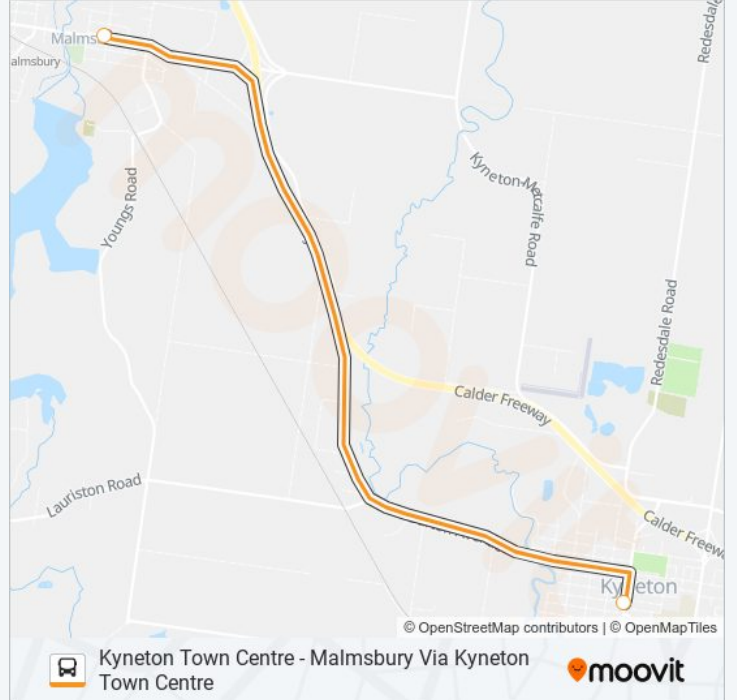

**Direction: Kyneton Town Centre**

3 stops

[VIEW LINE SCHEDULE](#)

Police Station/Mollison St (Malmsbury)

Campbell St/Mollison St (Malmsbury)

Kyneton Town Centre/Jennings St (Kyneton)

**KYNETON TOWN CENTRE - MALMSBURY VIA KYNETON TOWN CENTRE bus Time Schedule**

**Direction:** Kyneton Town Centre

**Stops:** 3

**Trip Duration:** 25 min

**Line Summary:**

**Direction: Malmsbury**

2 stops

[VIEW LINE SCHEDULE](#)

Kyneton Town Centre/Jennings St (Kyneton)

Police Station/Mollison St (Malmsbury)

**KYNETON TOWN CENTRE - MALMSBURY VIA KYNETON TOWN CENTRE bus Time Schedule**

Malmsbury Route Timetable:

Sunday	Not Operational
Monday	Not Operational
Tuesday	Not Operational
Wednesday	Not Operational
Thursday	15:00
Friday	Not Operational
Saturday	Not Operational

**KYNETON TOWN CENTRE - MALMSBURY VIA KYNETON TOWN CENTRE bus Info**

**Direction:** Malmsbury

**Stops:** 2

**Trip Duration:** 20 min

**Line Summary:**

KYNETON TOWN CENTRE - MALMSBURY VIA KYNETON TOWN CENTRE bus time schedules and route maps are available in an offline PDF at [moovitapp.com](https://moovitapp.com). Use the [Moovit App](#) to see live bus times, train schedule or subway schedule, and step-by-step directions for all public transit in Melbourne.