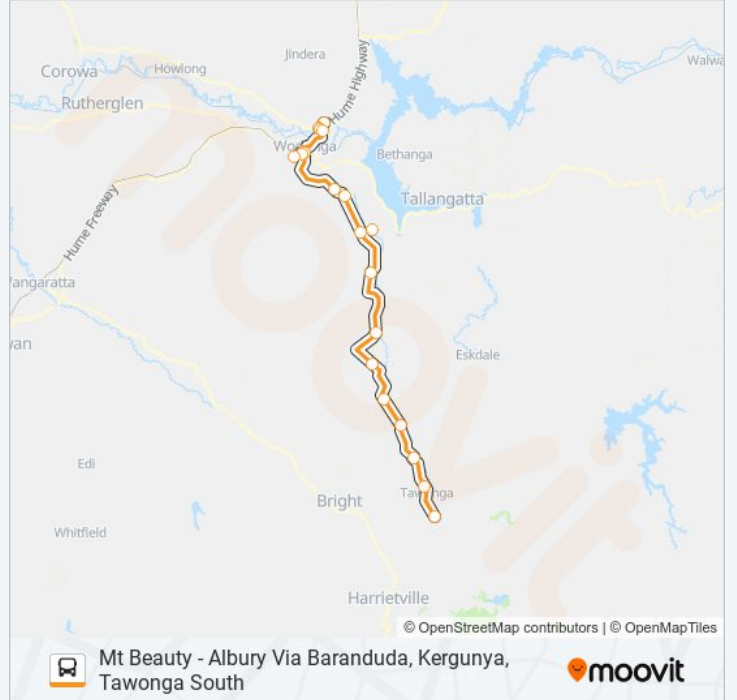

MT BEAUTY - ALBURY VIA BARA...

Mt Beauty - Albury Via Baranduda, Kergunya, Tawonga South

Get The App

The bus line Mt Beauty - Albury Via Baranduda, Kergunya, Tawonga South has 2 routes. For regular weekdays, their operation hours are:

MT BEAUTY - ALBURY VIA BARANDUDA, KERGUNYA, TAWONGA SOUTH bus Info

Direction: Albury

Stops: 16

Trip Duration: 105 min

Line Summary:

Direction: Mt Beauty

16 stops

[VIEW LINE SCHEDULE](#)

MT BEAUTY - ALBURY VIA BARANDUDA, KERGUNYA, TAWONGA SOUTH bus Time Schedule

Mt Beauty Route Timetable:

Sunday	Not Operational
Monday	15:15
Tuesday	13:25 - 15:15
Wednesday	13:25 - 15:15
Thursday	13:25 - 15:15
Friday	15:15
Saturday	Not Operational

MT BEAUTY - ALBURY VIA BARANDUDA, KERGUNYA, TAWONGA SOUTH bus Info

Direction: Mt Beauty

Stops: 16

Trip Duration: 95 min

Line Summary:

MT BEAUTY - ALBURY VIA BARANDUDA, KERGUNYA, TAWONGA SOUTH bus time schedules and route maps are available in an offline PDF at moovitapp.com. Use the [Moovit App](#) to see live bus times, train schedule or subway schedule, and step-by-step directions for all public transit in Melbourne.