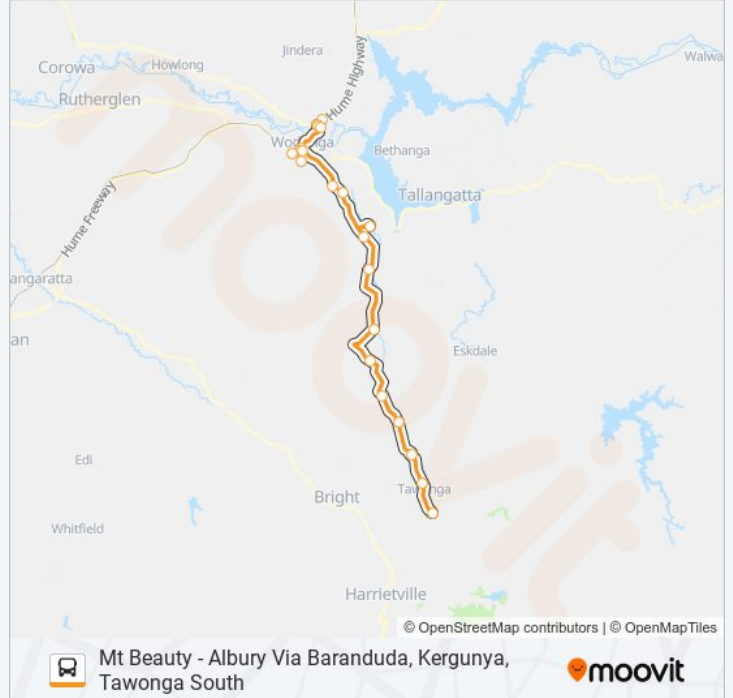

Direction: Albury

16 stops

[VIEW LINE SCHEDULE](#)

- Falls Creek Coaches/233 Kiewa Valley Hwy (Mount Beauty)
- Tawonga Store/Kiewa Valley Hwy (Tawonga)
- Redbank Rd/Kiewa Valley Hwy (Redbank)
- Kiewa Valley Hwy (Mongans Bridge)
- Running Creek Rd/Kiewa Valley Hwy (Running Creek)
- Dederang Store/Kiewa Valley Hwy (Dederang)
- Boyd's Lane/Kiewa Valley Hwy (Kergunyah South)
- Kergunyah Rd/Kiewa Valley Hwy (Kergunyah)
- Sheathers Lane/Kiewa Valley Hwy (Kiewa)
- Baranduda Bvd (Baranduda)
- Trinity Anglican College/Ellen McDonald Dr (Baranduda)
- Huon Creek Rd/Beechworth Rd (Wodonga)
- Wodonga Secondary College/69 Woodland St (Wodonga)
- Wodonga Library/Hovell St (Wodonga)
- The Scots School/Perry St (Albury (Nsw))
- Snow White Depot/David St (Albury (Nsw))

MT BEAUTY - ALBURY VIA BARANDUDA, KERGUNYA, TAWONGA SOUTH bus Time Schedule

Albury Route Timetable:

Sunday	Not Operational
Monday	06:50 - 08:50
Tuesday	06:50 - 08:50
Wednesday	06:50 - 08:50
Thursday	06:50 - 08:50
Friday	06:50 - 08:50
Saturday	Not Operational

MT BEAUTY - ALBURY VIA BARANDUDA, KERGUNYA, TAWONGA SOUTH bus Info

Direction: Albury

Stops: 16

Trip Duration: 105 min

Line Summary:

Direction: Mt Beauty

16 stops

[VIEW LINE SCHEDULE](#)

MT BEAUTY - ALBURY VIA BARANDUDA, KERGUNYA, TAWONGA SOUTH bus Info

Direction: Mt Beauty

Stops: 16

Trip Duration: 95 min

Line Summary:

MT BEAUTY - ALBURY VIA BARANDUDA, KERGUNYA, TAWONGA SOUTH bus time schedules and route maps are available in an offline PDF at moovitapp.com. Use the [Moovit App](#) to see live bus times, train schedule or subway schedule, and step-by-step directions for all public transit in Melbourne.