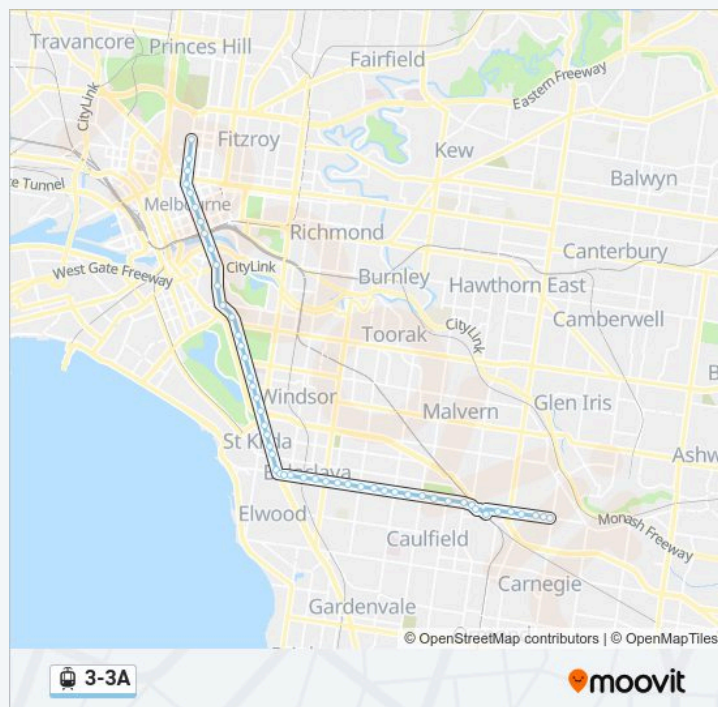

Direction: Melbourne University

51 stops

[VIEW LINE SCHEDULE](#)

- 1-Melbourne University/Swanston St (Carlton)
- 3-Lincoln Square/Swanston St (Carlton)
- 4-Queensberry St/Swanston St (Carlton)
- 7-Rmit University/Swanston St (Melbourne City)
- 8-Melbourne Central Station/Swanston St (Melbourne City)
- 10-Bourke Street Mall/Swanston St (Melbourne City)
- 11-City Square/Swanston St (Melbourne City)
- 13-Federation Square/Swanston St (Melbourne City)
- 14-Arts Precinct/St Kilda Rd (Southbank)
- 17-Grant St-Police Memorial/St Kilda Rd (Southbank)
- 19-Shrine Of Remembrance/St Kilda Rd (Melbourne City)
- 20-Anzac Station/St Kilda Rd (Melbourne City)
- 22-Toorak Rd/St Kilda Rd (Melbourne City)
- 23-Arthur St/St Kilda Rd (Melbourne City)
- 24-Leopold St/St Kilda Rd (South Melbourne)
- 25-Commercial Rd/St Kilda Rd (South Melbourne)
- 26-Moubray St/St Kilda Rd (South Melbourne)
- 27-High St/St Kilda Rd (South Melbourne)
- 29-Union St/St Kilda Rd (St Kilda)

57-Caulfield Railway Station/Derby Rd (Caulfield
East)

58-Dandenong Rd/Derby Rd (Caulfield North)

59-Dandenong Rd/Waverley Rd (Malvern East)

60-Burke Rd/Waverley Rd (Malvern East)

61-Tennyson St/Waverley Rd (Malvern East)

3-3A tram Time Schedule

East Malvern Route Timetable:

Sunday	00:16 - 23:48
Monday	00:17 - 23:48
Tuesday	00:07 - 23:48
Wednesday	00:07 - 23:48
Thursday	00:07 - 23:48
Friday	00:07 - 23:43
Saturday	00:04 - 23:55

3-3A tram Info

Direction: East Malvern

Stops: 51

Trip Duration: 57 min

Line Summary:

35-Brighton Rd/Carlisle St (St Kilda)

35-Carlisle St/St Kilda Rd (St Kilda)

34-Inkerman St/St Kilda Rd (St Kilda)