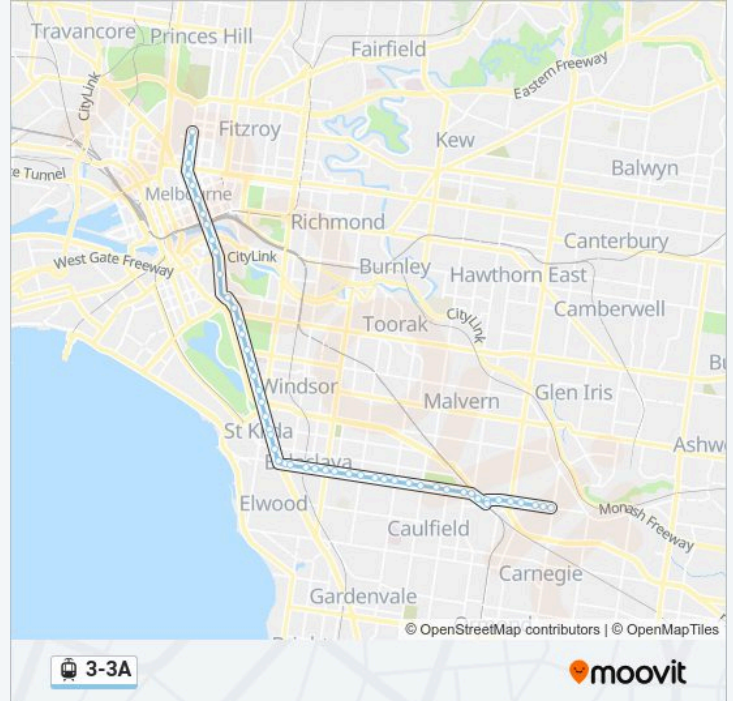

Direction: Melbourne University

51 stops

[VIEW LINE SCHEDULE](#)

- 1-Melbourne University/Swanston St (Carlton)
- 3-Lincoln Square/Swanston St (Carlton)
- 4-Queensberry St/Swanston St (Carlton)
- 7-Rmit University/Swanston St (Melbourne City)
- 8-Melbourne Central Station/Swanston St (Melbourne City)
- 10-Bourke Street Mall/Swanston St (Melbourne City)
- 11-City Square/Swanston St (Melbourne City)
- 13-Federation Square/Swanston St (Melbourne City)
- 14-Arts Precinct/St Kilda Rd (Southbank)
- 17-Grant St-Police Memorial/St Kilda Rd (Southbank)
- 19-Shrine Of Remembrance/St Kilda Rd (Melbourne City)
- 20-Anzac Station/St Kilda Rd (Melbourne City)
- 22-Toorak Rd/St Kilda Rd (Melbourne City)
- 23-Arthur St/St Kilda Rd (Melbourne City)
- 24-Leopold St/St Kilda Rd (South Melbourne)
- 25-Commercial Rd/St Kilda Rd (South Melbourne)
- 26-Moubray St/St Kilda Rd (South Melbourne)
- 27-High St/St Kilda Rd (South Melbourne)
- 29-Union St/St Kilda Rd (St Kilda)

57-Caulfield Railway Station/Derby Rd (Caulfield
East)

58-Dandenong Rd/Derby Rd (Caulfield North)

59-Dandenong Rd/Waverley Rd (Malvern East)

60-Burke Rd/Waverley Rd (Malvern East)

61-Tennyson St/Waverley Rd (Malvern East)

62-The Avenue/Waverley Rd (Malvern East)

63-Oak Gr/Waverley Rd (Malvern East)

64-Darling Rd/Waverley Rd (Malvern East)

Direction: East Malvern

51 stops

[VIEW LINE SCHEDULE](#)

64-Darling Rd/Waverley Rd (Malvern East)

63-Hughes St/Waverley Rd (Malvern East)

62-Macgregor St/Waverley Rd (Malvern East)

61-Tennyson St/Waverley Rd (Malvern East)

60-Burke Rd/Waverley Rd (Malvern East)

59-Dandenong Rd/Waverley Rd (Caulfield East)