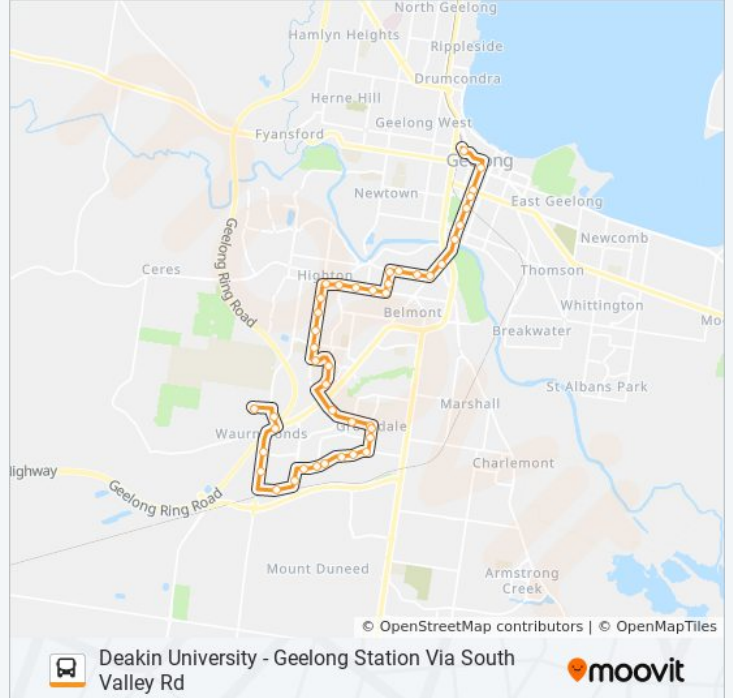

Burdoo Dr/Pioneer Rd (Grovedale)

Pioneer Rd/Burdoo Dr (Grovedale)

Gloucester St/Burdoo Dr (Grovedale)

Heyers Rd/Burdoo Dr (Grovedale)

Grovedale West Primary School/Heyers Rd (Grovedale)

Maramba Ave/Heyers Rd (Grovedale)

Moruya Dr/Heyers Rd (Grovedale)

Lehmann Ave/Heyers Rd (Grovedale)

Rossack Dr/Heyers Rd (Grovedale)

Ironbark St/Rossack Dr (Grovedale)

Waurn Ponds Station/Sugargum Dr (Waurn Ponds)

Oakwood Cres/Sugargum Dr (Waurn Ponds)

Brentwood Way/Ghazeepore Rd (Waurn Ponds)

Grange Park Dr/Ghazeepore Rd (Waurn Ponds)

Eden Ct/Ghazeepore Rd (Waurn Ponds)

Ficinia Mews/Pigdons Rd (Highton)

Deakin University/Alfred Deakin Dr (Waurn Ponds)

Direction: Geelong Station

214 Heyers Rd (Grovedale)

Lehmann Ave/Heyers Rd (Grovedale)

Moruya Dr/Heyers Rd (Grovedale)

Maramba Ave/Heyers Rd (Grovedale)

Grovedale West Primary School/Heyers Rd (Grovedale)

Grovedale Central Shopping Centre/Heyers Rd (Grovedale)