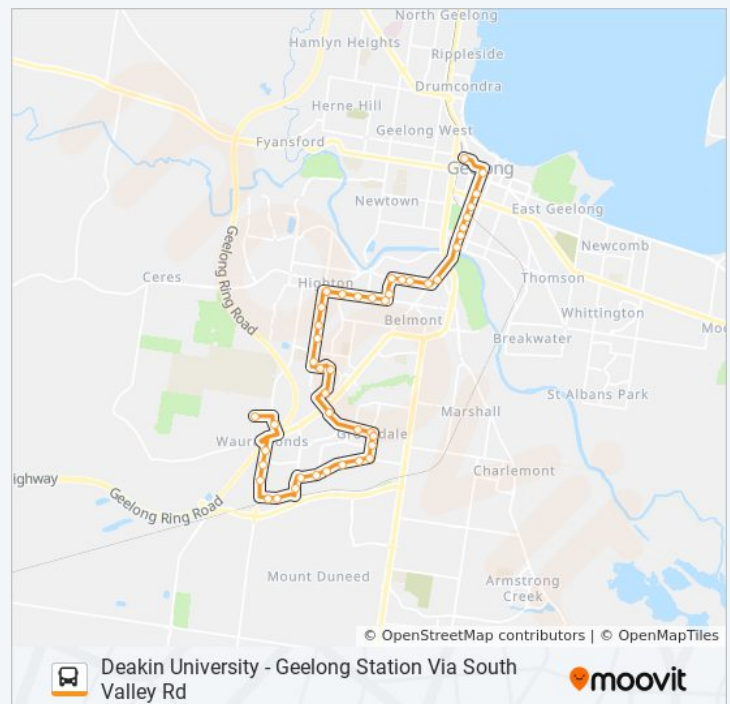

Brentwood Way/Ghazeepore Rd (Waurn Ponds)

Grange Park Dr/Ghazeepore Rd (Waurn Ponds)

Eden Ct/Ghazeepore Rd (Waurn Ponds)

Ficinia Mews/Pigdons Rd (Highton)

Deakin University/Alfred Deakin Dr (Waurn Ponds)

Direction: Geelong Station

Kindale Ct/Glastonbury Dr (Highton)

South Valley Rd/Glastonbury Dr (Highton)

Fryers Rd/South Valley Rd (Highton)

Gwyther Rd/South Valley Rd (Highton)

Brassey Ave/South Valley Rd (Highton)

Morven Ct/South Valley Rd (Highton)

North Valley Rd/Roslyn Rd (Highton)

Highton Library/Roslyn Rd (Highton)

Fairbrae Ave/Roslyn Rd (Belmont)

Hill St/Roslyn Rd (Belmont)

Morris St/Roslyn Rd (Belmont)

The Avenue/Morris St (Belmont)

Mt Pleasant Rd/Morris St (Belmont)

Wednesday	05:40 - 20:35
Thursday	05:40 - 20:35
Friday	05:40 - 20:35
Saturday	07:24 - 20:28

42 bus Info

Direction: Geelong Station

Stops: 43

Trip Duration: 42 min

Line Summary:

Mckenzie St/Mt Pleasant Rd (Belmont)