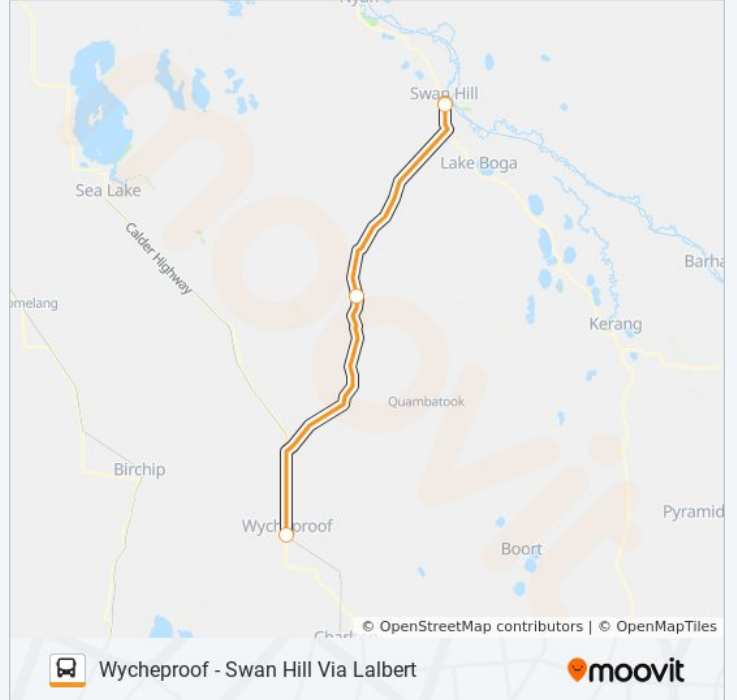

Use the Moovit App to find the closest WYCHEPROOF - SWAN HILL VIA LALBERT bus station near you and find out when is the next WYCHEPROOF - SWAN HILL VIA LALBERT bus arriving.

Direction: Swan Hill

4 stops

Direction: Swan Hill

Stops: 4

Trip Duration: 75 min

Line Summary:

Direction: Wycheproof

4 stops

[VIEW LINE SCHEDULE](#)

Swan Hill Railway Station/Curlewis St (Swan Hill)

WYCHEPROOF - SWAN HILL VIA LALBERT bus Info

Direction: Wycheproof

Stops: 4

Trip Duration: 75 min

Line Summary:

WYCHEPROOF - SWAN HILL VIA LALBERT bus time schedules and route maps are available in an offline PDF at moovitapp.com. Use the [Moovit App](#) to see live bus times, train schedule or subway schedule, and step-by-step directions for all public transit in Melbourne.