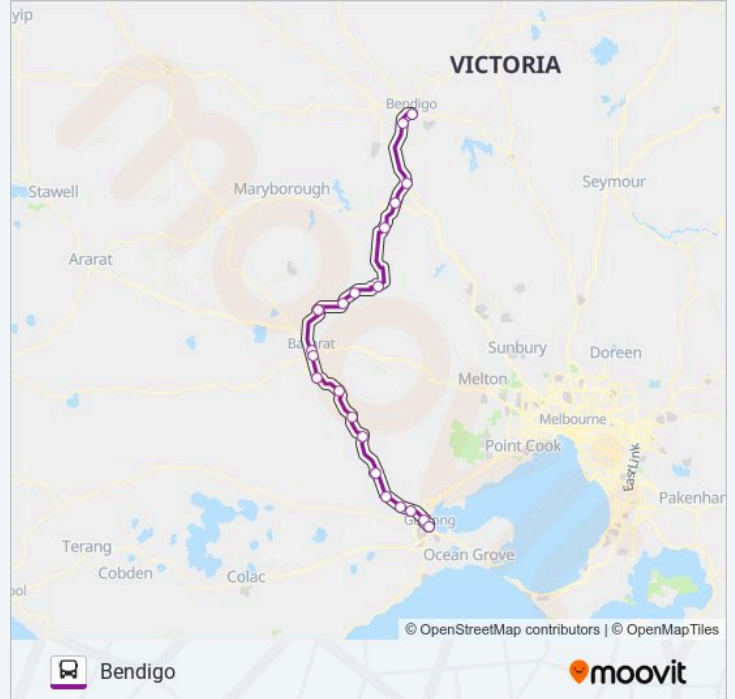

Use the Moovit App to find the closest BENDIGO - GEELONG VIA BALLARAT bus station near you and find out when is the next BENDIGO - GEELONG VIA BALLARAT bus arriving.

**Direction: Bendigo**

22 stops

[VIEW LINE SCHEDULE](#)

Geelong Railway Station (Geelong)

Calvert St/Ballararat Rd (Hamlyn Heights)

River St/Midland Hwy (Batesford)

Ryan Rd/Midland Hwy (Gheringhap)

Mcphillips Rd/High St (Bannockburn)

General Store/Midland Hwy (Lethbridge)

Castlemaine Railway Station (Castlemaine)

Market St/Harmony Way (Harcourt)

**BENDIGO - GEELONG VIA BALLARAT bus Time Schedule**

Bendigo Route Timetable:

|           |                 |
|-----------|-----------------|
| Sunday    | Not Operational |
| Monday    | 10:50           |
| Tuesday   | 10:50           |
| Wednesday | 10:50           |
| Thursday  | 10:50           |
| Friday    | 10:50           |
| Saturday  | Not Operational |

**BENDIGO - GEELONG VIA BALLARAT bus Info****Direction:** Bendigo**Stops:** 22**Trip Duration:** 270 min**Line Summary:**

Kangaroo Flat Station/High St (Kangaroo Flat)

Bendigo Station/Railway Pl (Bendigo)