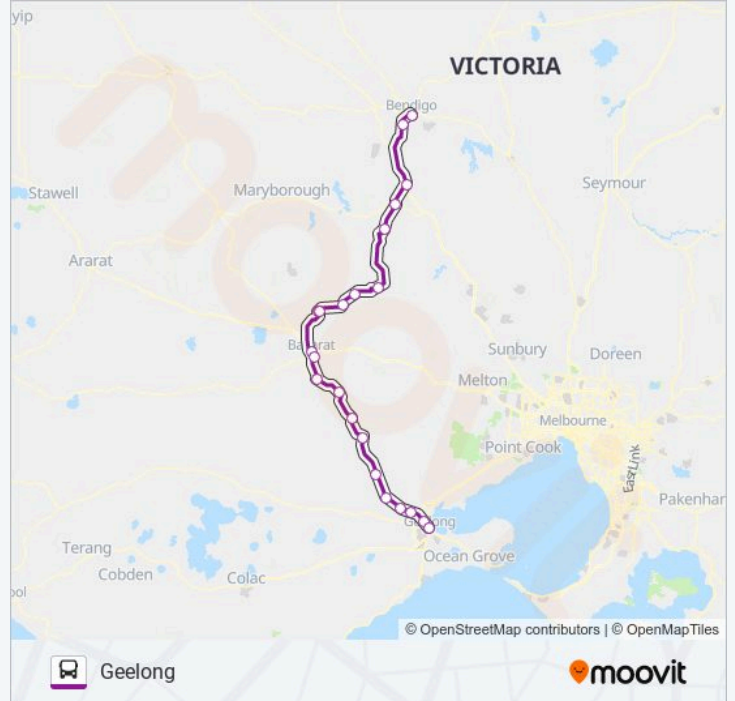

Ryan Rd/Midland Hwy (Gheringhap)

River St/Midland Hwy (Batesford)

Calvert St/Ballarat Rd (Hamlyn Heights)

Geelong Railway Station (Geelong)

BENDIGO - GEELONG VIA BALLARAT bus time schedules and route maps are available in an offline PDF at moovitapp.com. Use the Moovit App to see live bus times, train schedule or subway schedule, and step-by-step directions for all public transit in Melbourne.

© 2024 Moovit - All Rights Reserved