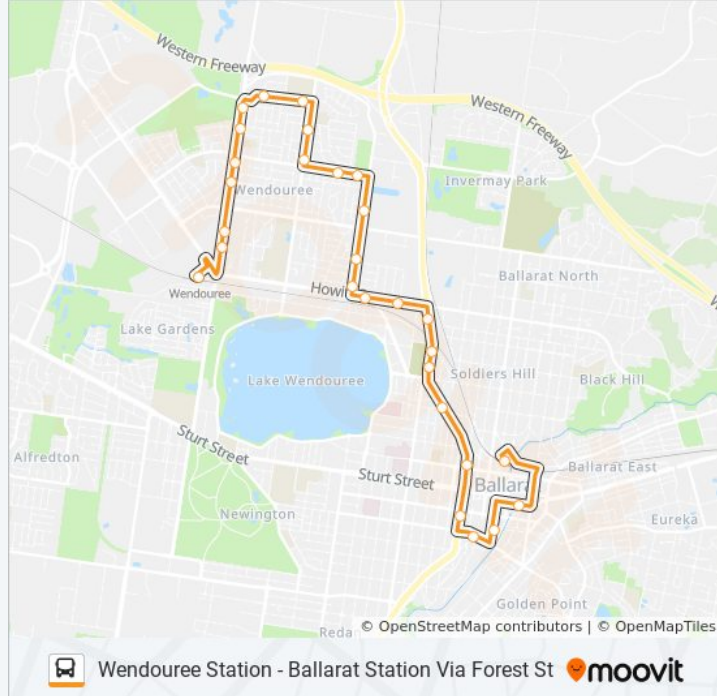

Use the Moovit App to find the closest 12 bus station near you and find out when is the next 12 bus arriving.

Direction: Ballarat Station

28 stops

[VIEW LINE SCHEDULE](#)

- Wendouree Station/Learmonth Rd (Wendouree)
- Learmonth Rd/Gillies St N (Wendouree)
- Stockland Sc/Gillies St N (Wendouree)
- Weeramar Park/Gillies St N (Wendouree)
- Aster St/Gillies St N (Wendouree)
- Grevillea Rd/Gillies St N (Wendouree)
- Waldemar St/Gillies St N (Wendouree)
- Mckenzie Dr/Gillies St N (Wendouree)
- Tarn Pl/Langstaffe Dr (Wendouree)
- Ballarat Sec Col/Langstaffe Dr (Wendouree)
- Forest St/Langstaffe Dr (Wendouree)
- Hancock St/Forest St (Wendouree)
- Harrow St/Forest St (Wendouree)
- Uniting Church/Grevillea Rd (Wendouree)
- Webbcona Bowls Club/Grevillea Rd (Wendouree)
- Pauls Cres/Dowling St (Wendouree)
- Ce Brown Reserve/Dowling St (Wendouree)
- Howitt St/Dowling St (Wendouree)
- Ballarat Showgrounds/Howitt St (Wendouree)
- Gregory St/Creswick Rd (Wendouree)
- Ballarat Old Cemetery/Creswick Rd (Ballarat Central)

12 bus Info

Direction: Ballarat Station

Stops: 28

Trip Duration: 30 min

Line Summary:

Holmes St/Creswick Rd (Ballarat Central)

Mair St/Midland Hwy (Ballarat Central)

Armstrong St/Sturt St (Ballarat Central)

Old Post Office/Sturt St (Ballarat Central)

Curtis Street Interchange/Curtis St (Ballarat Central)

Davies St/Scott Pde (Ballarat Central)

Ballarat Bus Interchange (Soldiers Hill)

Direction: Wendouree Station

28 stops

[VIEW LINE SCHEDULE](#)

Ballarat Bus Interchange (Soldiers Hill)

Little Bridge St Interchange/Little Bridge St (Ballarat Central)

Federation University/Albert St (Ballarat Central)

Federation University/Grant St (Ballarat Central)