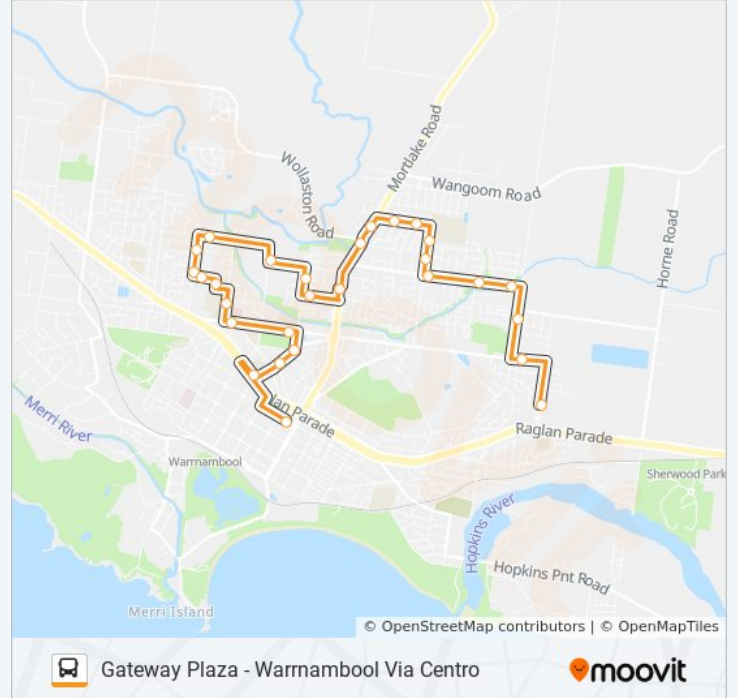

2 bus Info
Direction: Gateway Plaza
Stops: 28
Trip Duration: 27 min
Line Summary:

- Rockview Ct/Balmoral Rd (Warrnambool)
- Garden St/Whites Rd (Warrnambool)
- Whites Rd (Warrnambool)
- Kielli Dr/Whites Rd (Warrnambool)
- Anchor Point/Aberline Rd (Warrnambool)
- Aberline Rd/Dales Rd (Warrnambool)
- Gateway Plaza/Gateway Rd (Warrnambool)

Direction: Warrnambool

26 stops

[VIEW LINE SCHEDULE](#)

- Gateway Plaza/Gateway Rd (Warrnambool)
- Gateway Plaza/Gateway Rd (Warrnambool)
- Mckiernan Rd/Dales Rd (Warrnambool)
- Anchor Point Retirement Village/Aberline Rd (Warrnambool)
- Kielli Dr/Whites Rd (Warrnambool)
- 123 Whites Rd (Warrnambool)
- Garden St/Whites Rd (Warrnambool)
- Rockview Ct/Balmoral Rd (Warrnambool)
- Kings College/47 Balmoral Rd (Warrnambool)
- Loyola Ave/Balmoral Rd (Warrnambool)
- Jason St/Balmoral Rd (Warrnambool)
- Balmoral Rd/Hopkins Hwy (Warrnambool)
- Bridgeview Ct/Hopkins Hwy (Warrnambool)
- Centro/Mortlake Rd (Warrnambool)
- Queens Rd/Allan St (Warrnambool)
- 97 Queens Rd (Warrnambool)
- 81 Donovans Rd (Warrnambool)
- 99 Daltons Rd (Warrnambool)

2 bus Info

Direction: Warrnambool

Stops: 26

Trip Duration: 24 min

Line Summary:

Patterson St/Hopetoun Rd (Warrnambool)

Hopetoun Rd/Crawley St (Warrnambool)

6 Crawley St (Warrnambool)

Emmanuel College Junior Campus/Ardlie St
(Warrnambool)

St Josephs Ps/Botanic Rd (Warrnambool)

Jamieson St/Canterbury Rd (Warrnambool)

Warrnambool Ps/Raglan Pde (Warrnambool)

Lava Street Interchange/Lava St (Warrnambool)