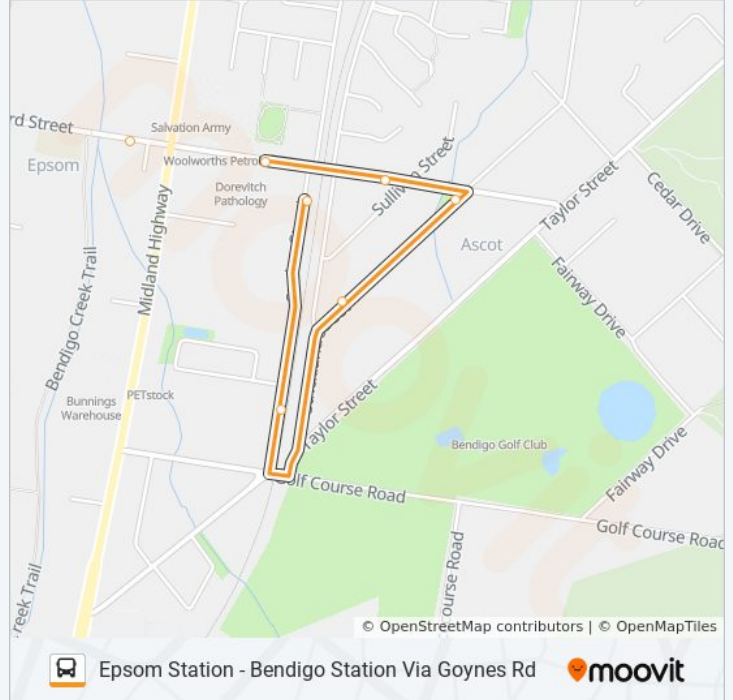

Botanical Dr/Goynes Rd (Epsom)

Acacia Park Dr/Goynes Rd (Epsom)

Howard St/Goynes Rd (Epsom)

Epsom Primary School/Howard St (Epsom)

Epsom Village Sc/Kiln Lane (Epsom)

Epsom Station/Station St (Epsom)

50 bus time schedules and route maps are available in an offline PDF at moovitapp.com. Use the [Moovit App](#) to see live bus times, train schedule or subway schedule, and step-by-step directions for all public transit in Melbourne.

[About Moovit](#) · [MaaS Solutions](#) · [Supported Countries](#) · [Mooviter Community](#)

© 2024 Moovit - All Rights Reserved

Check Live Arrival Times