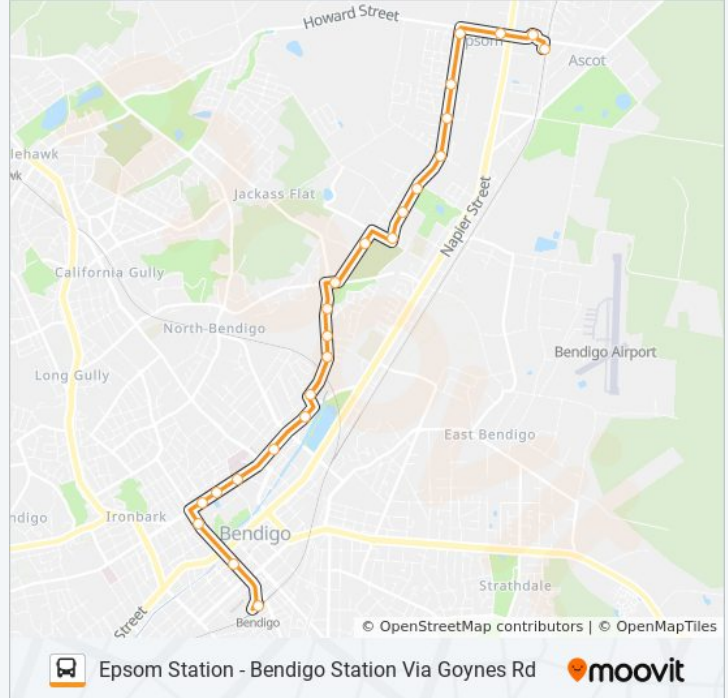

Use the Moovit App to find the closest 50 bus station near you and find out when is the next 50 bus arriving.

Direction: Bendigo Station

30 stops

[VIEW LINE SCHEDULE](#)

- Epsom Station/Station St (Epsom)
- Waverley Rd/Station St (Epsom)
- Epsom Child Health Centre/Strickland St (Epsom)
- Howard St/Strickland St (Epsom)
- Sullivan St/Howard St (Epsom)
- Epsom Village Sc/Howard St (Epsom)
- Tierney Lane/Howard St (Epsom)
- Howard St/Goynes Rd (Epsom)
- Acacia Park Dr/Goynes Rd (Epsom)
- Montis Lane/Goynes Rd (Epsom)
- Buckland St/Goynes Rd (Epsom)
- Scott St/Kennewell St (White Hills)
- Hamelin St/Kennewell St (White Hills)
- Plumridge St/Kennewell St (White Hills)
- White Hills Cemetery/St Killian St (White Hills)
- John St/Holdsworth Rd (White Hills)
- O'Keefe St/Finn St (White Hills)
- Sandhurst Centre/Finn St (White Hills)
- Australian Defence Base/Finn St (White Hills)
- Moray Cres/Thunder St (North Bendigo)
- Caledonia St/Thunder St (North Bendigo)

50 bus Info

Direction: Bendigo Station

Stops: 30

Trip Duration: 28 min

Line Summary:

Bakewell St/Weeroona Ave (Bendigo)

Nolan St/Lucan St (Bendigo)

Bendigo Base Hospital/Lucan St (Bendigo)

Tom Flood Sports Centre/Barnard St (Bendigo)

Bendigo Aquatic Centre/Barnard St (Bendigo)

Queen Elizabeth Oval/View St (Bendigo)

Rowan St/View St (Bendigo)

Mitchell St Central - Bay A/Mitchell St (Bendigo)

Bendigo Station/Railway Pl (Bendigo)

Direction: Epsom Station

24 stops

[VIEW LINE SCHEDULE](#)

Bendigo Station/Railway Pl (Bendigo)

Mitchell St Central - Bay B/Mitchell St (Bendigo)

Queen Elizabeth Oval/View St (Bendigo)