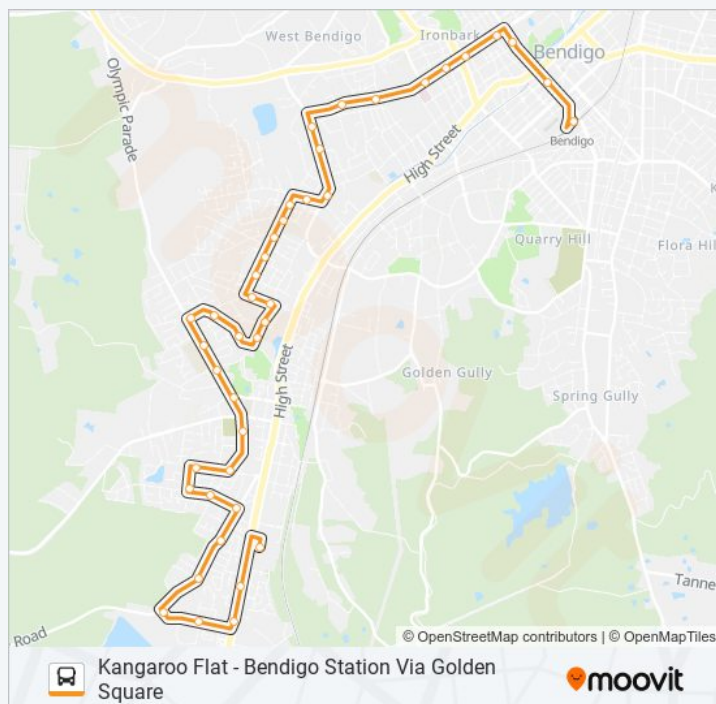

Morrison St/Queen St (Kangaroo Flat)

Crusoe Rd/Queen St (Kangaroo Flat)

Aitken St/Crusoe Rd (Kangaroo Flat)

Lowe St/Crusoe Rd (Kangaroo Flat)

Crusoe Rd/Furness St (Kangaroo Flat)

55 bus Info

Direction: Kangaroo Flat

Stops: 41

Trip Duration: 34 min

Line Summary:

Cannons Lane/Furness St (Kangaroo Flat)

Furness St/High St (Kangaroo Flat)

Jacks Ave/High St (Kangaroo Flat)

Lansell Plaza Sc/High St (Kangaroo Flat)

55 bus time schedules and route maps are available in an offline PDF at moovitapp.com. Use the [Moovit App](#) to see live bus times, train schedule or subway schedule, and step-by-step directions for all public transit in Melbourne.