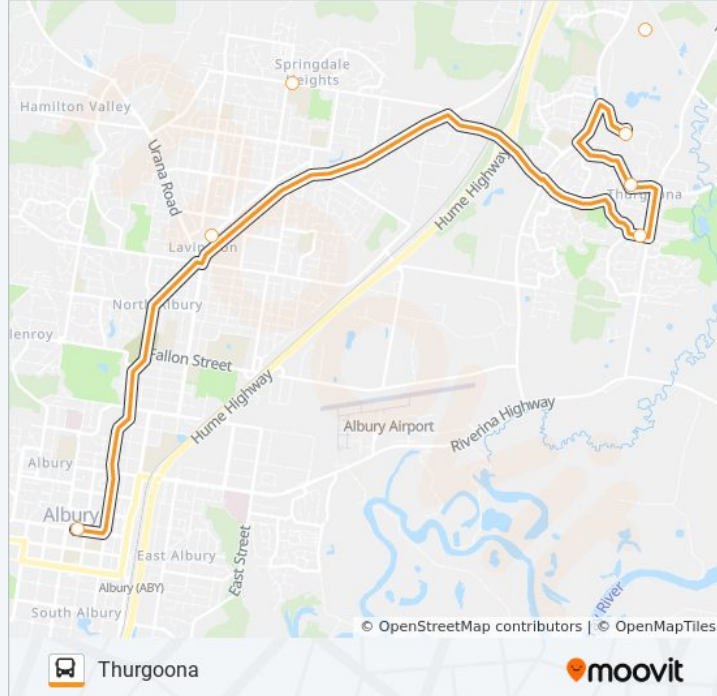

### Direction: Albury

23 stops

[VIEW LINE SCHEDULE](#)

Thurgoona Plaza/Shuter Ave (Thurgoona (Nsw))

Winnel Ct/Hartigan St (Thurgoona (Nsw))

Charles Sturt University/Gungahman Dr  
(Thurgoona (Nsw))

Ironbark Rd/Bottlebrush St (Thurgoona (Nsw))

### NSW908 bus Info

**Direction:** Albury

**Stops:** 23

**Trip Duration:** 39 min

**Line Summary:**

Qeii Square/Dean St (Albury (Nsw))

Snow White Depot/David St (Albury (Nsw))

Albury Railway Station/Smollett St (Albury (Nsw))

### Direction: Thurgoona

23 stops

[VIEW LINE SCHEDULE](#)

Albury Railway Station/Smollett St (Albury (Nsw))

Qeii Square/Dean St (Albury (Nsw))

Dean St/David St (Albury (Nsw))

Wilson St/David St (Albury (Nsw))

### NSW908 bus Info

**Direction:** Thurgoona

**Stops:** 23

**Trip Duration:** 39 min

**Line Summary:**

Quandong Rd/Sugar Gum Rd (Thurgoona (Nsw))

Whitebox Cct/Elizabeth Mitchell Dr (Thurgoona (Nsw))

Charles Sturt University/Gungahman Dr (Thurgoona (Nsw))