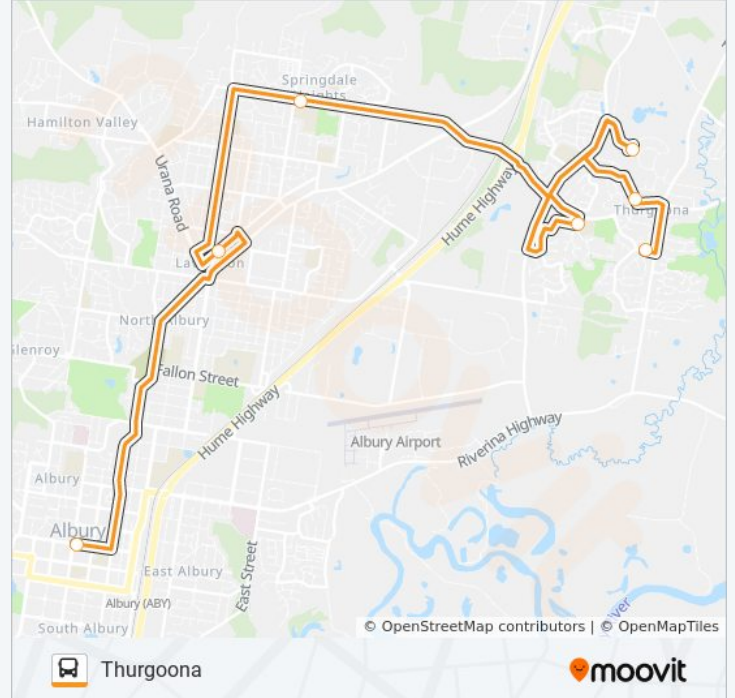

### Direction: Albury

23 stops

[VIEW LINE SCHEDULE](#)

Thurgoona Plaza/Shuter Ave (Thurgoona (Nsw))

Winnel Ct/Hartigan St (Thurgoona (Nsw))

Charles Sturt University/Gungahman Dr  
(Thurgoona (Nsw))

Ironbark Rd/Bottlebrush St (Thurgoona (Nsw))

Caroline Ave/Waugh Rd (North Albury (Nsw))

Bellevue St/David St (North Albury (Nsw))

Perry St/David St (Albury (Nsw))

Crisp St/David St (Albury (Nsw))

Wilson St/David St (Albury (Nsw))

### NSW908 bus Info

**Direction:** Thurgoona

**Stops:** 23

**Trip Duration:** 39 min

**Line Summary:**

Quandong Rd/Sugar Gum Rd (Thurgoona (Nsw))

Whitebox Cct/Elizabeth Mitchell Dr (Thurgoona (Nsw))

Charles Sturt University/Gungahman Dr (Thurgoona (Nsw))

Maryville Way/Hartigan St (Thurgoona (Nsw))

Thurgoona Plaza/Shuter Ave (Thurgoona (Nsw))

NSW908 bus time schedules and route maps are available in an offline PDF at [moovitapp.com](https://moovitapp.com). Use the [Moovit App](#) to see live bus times, train schedule or subway schedule, and step-by-step directions for all public transit in Melbourne.