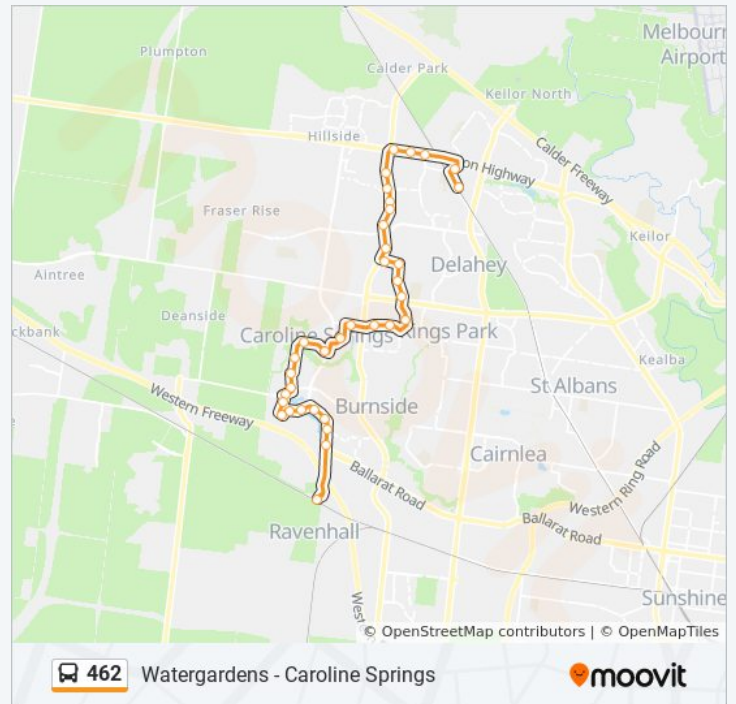

The Parkway Reserve/The Parkway (Caroline Springs)

Cleland Way/The Parkway (Caroline Springs)

The Parkway/Rockbank Middle Rd (Caroline Springs)

Stamford Gr/St Georges Ave (Caroline Springs)

Wavetree Ave/St Georges Ave (Caroline Springs)

Bushy Park Ave/The Grange (Caroline Springs)

Heathcote Retreat/The Crossing (Caroline Springs)

Creekside College/The Crossing (Caroline Springs)

Caroline Springs Square Sc (Caroline Springs)

Lake St/Commercial Rd (Caroline Springs)

Arbour Bvd/Inglewood Dr (Burnside)

Inglewood Park/Inglewood Dr (Burnside)

Tenterfield Park/Tenterfield Dr (Burnside Height)

Taylors Rd/Watervale Bvd (Taylors Hill)

Hindmarsh Way/Watervale Bvd (Taylors Hill)

Loddon Dr/Watervale Bvd (Taylors Hill)

Calder Park Dr/Loddon Dr (Taylors Hill)

Taylors Hill Ret Village/Calder Park Dr (Taylors Hill)

Homestead Park/Calder Park Dr (Taylors Hill)

Southbank Walk/Calder Park Dr (Taylors Hill)

Allenby Rd/Calder Park Dr (Hillside)

Community Hub/Calder Park Dr (Hillside)

Meade Way/Calder Park Dr (Hillside)

Calder Park Dr/Melton Hwy (Sydenham)

Arran Ct/Melton Hwy (Sydenham)

Overton Lea Bvd/Melton Hwy (Sydenham)

Watergardens Sc/Watergardens Circuit Rd (Taylors Lakes)

Watergardens Station/Watergardens Circuit Rd (Taylors Lakes)