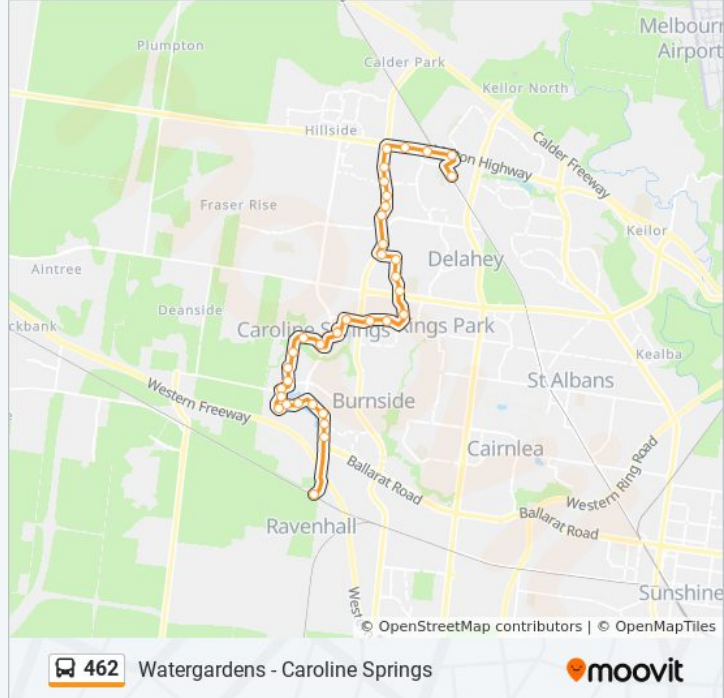

**462 bus Info**

**Direction:** Caroline Springs

**Stops:** 35

**Trip Duration:** 42 min

**Line Summary:**

Springs)

Heathcote Retreat/The Crossing (Caroline Springs)

Bushy Park Ave/The Grange (Caroline Springs)

Grampians Way/The Parkway (Caroline Springs)

Caroline Springs Bvd/Bridgewater Tce (Caroline Springs)

Christ the Priest Ps/Caroline Springs Bvd (Caroline Springs)

Daylesford Tce/Caroline Springs Bvd (Caroline Springs)

Chisholm Dr/Caroline Springs Bvd (Caroline Springs)

Lakeside Reserve/Caroline Springs Bvd (Caroline Springs)

Caroline Springs Station/Christies Rd (Ravenhall)

**Direction: Watergardens**

35 stops

[VIEW LINE SCHEDULE](#)

Caroline Springs Station/Christies Rd (Ravenhall)

Lakeside Reserve/Caroline Springs Bvd (Caroline Springs)

Chisholm Dr/Caroline Springs Bvd (Caroline Springs)

Daylesford Tce/Caroline Springs Bvd (Caroline Springs)