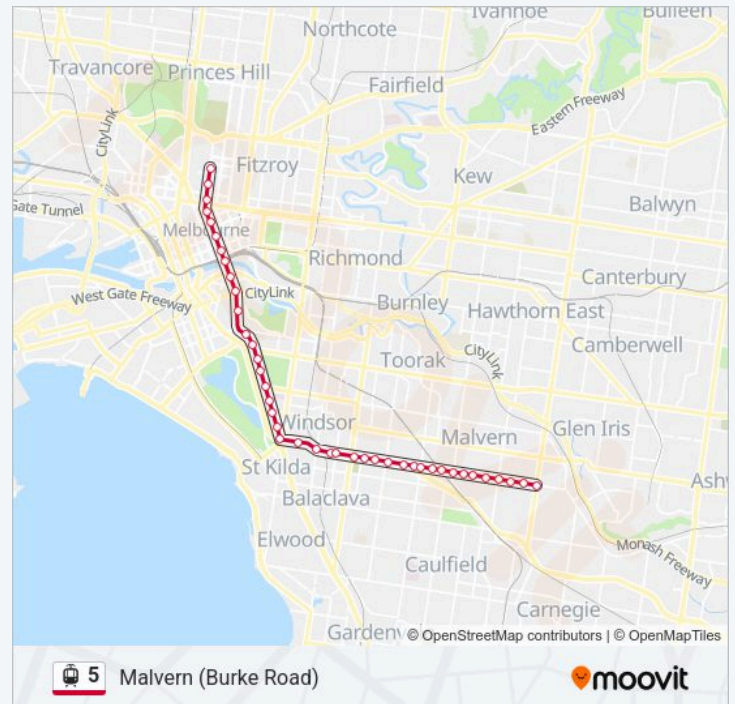

Direction: Melbourne University

Stops: 40

Trip Duration: 47 min

Line Summary:

- 29-Union St/St Kilda Rd (St Kilda)
- 27-Lorne St/St Kilda Rd (Melbourne City)
- 26-Beatrice St/St Kilda Rd (Melbourne City)
- 25-Commercial Rd/St Kilda Rd (Melbourne City)
- 24-Leopold St/St Kilda Rd (Melbourne City)
- 23-Arthur St/St Kilda Rd (Melbourne City)
- 22-Toorak Rd/St Kilda Rd (Melbourne City)
- 20-Anzac Station/St Kilda Rd (Melbourne City)
- 19-Shrine Of Remembrance/St Kilda Rd (Melbourne City)
- 17-Grant St-Police Memorial/St Kilda Rd (Southbank)
- 14-Arts Precinct/St Kilda Rd (Southbank)
- 13-Federation Square/Swanston St (Melbourne City)
- 11-City Square/Swanston St (Melbourne City)
- 10-Bourke Street Mall/Swanston St (Melbourne City)
- 8-Melbourne Central Station/Swanston St (Melbourne City)
- 7-Rmit University/Swanston St (Melbourne City)
- 4-Queensberry St/Swanston St (Carlton)
- 3-Lincoln Square/Swanston St (Carlton)
- 1-Melbourne University/Swanston St (Carlton)

47-Cabrini Hospital/Wattletree Rd (Malvern)

48-Dixon St/Wattletree Rd (Malvern)

5 tram Info

Direction: Malvern (Burke Road)

Stops: 41

Trip Duration: 47 min

Line Summary:

49-Tooronga Rd/Wattletree Rd (Malvern East)

50-Vincent St/Wattletree Rd (Malvern East)

51-Erica Ave/Wattletree Rd (Malvern East)

52-Burke Rd/Wattletree Rd (Malvern East)

5 tram time schedules and route maps are available in an offline PDF at [moovitapp.com](https://www.moovitapp.com). Use the Moovit App to see live bus times, train schedule or subway schedule, and step-by-step directions for all public transit in Melbourne.