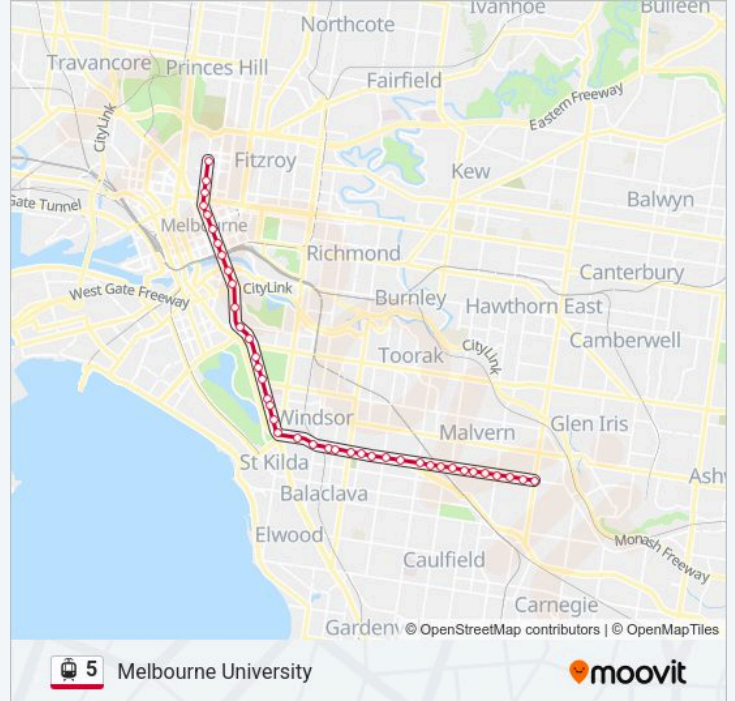

Direction: Melbourne University

40 stops

[VIEW LINE SCHEDULE](#)

- 52-Burke Rd/Wattletree Rd (Malvern East)
- 51-Nott St/Wattletree Rd (Malvern East)
- 50-Anderson St/Wattletree Rd (Malvern East)
- 49-Tooronga Rd/Wattletree Rd (Malvern East)
- 48-Dixon St/Wattletree Rd (Malvern)
- 47-Cabrini Hospital/Wattletree Rd (Malvern)
- 46-Soudan St/Wattletree Rd (Malvern)
- 45-Glenferrie Rd/Wattletree Rd (Malvern)
- 44-Duncraig Ave/Wattletree Rd (Armadale)
- 43-Egerton Rd/Wattletree Rd (Armadale)
- 42-Kooyong Rd/Wattletree Rd (Armadale)
- 40-Wattletree Rd/Dandenong Rd (Armadale)
- 38-Orrong Rd/Dandenong Rd (Armadale)
- 37-Lansdowne Rd/Dandenong Rd (Prahran)
- 36-Alexandra St/Dandenong Rd (Prahran)
- 35-Williams Rd/Dandenong Rd (Prahran)
- 34-Westbury St/Dandenong Rd (St Kilda East)
- 33-Hornby St/Dandenong Rd (Windsor)
- 32-Chapel St/Dandenong Rd (Windsor)
- 31-Queens Way/Queens Way (St Kilda)
- 30-St Kilda Junction/St Kilda Rd (St Kilda)

Direction: Melbourne University

Stops: 40

Trip Duration: 47 min

Line Summary:

- 29-Union St/St Kilda Rd (St Kilda)
- 27-Lorne St/St Kilda Rd (Melbourne City)
- 26-Beatrice St/St Kilda Rd (Melbourne City)
- 25-Commercial Rd/St Kilda Rd (Melbourne City)
- 24-Leopold St/St Kilda Rd (Melbourne City)
- 23-Arthur St/St Kilda Rd (Melbourne City)
- 22-Toorak Rd/St Kilda Rd (Melbourne City)
- 20-Anzac Station/St Kilda Rd (Melbourne City)
- 19-Shrine Of Remembrance/St Kilda Rd (Melbourne City)
- 17-Grant St-Police Memorial/St Kilda Rd (Southbank)
- 14-Arts Precinct/St Kilda Rd (Southbank)
- 13-Federation Square/Swanston St (Melbourne City)
- 11-City Square/Swanston St (Melbourne City)
- 10-Bourke Street Mall/Swanston St (Melbourne City)
- 8-Melbourne Central Station/Swanston St (Melbourne City)
- 7-Rmit University/Swanston St (Melbourne City)
- 4-Queensberry St/Swanston St (Carlton)
- 3-Lincoln Square/Swanston St (Carlton)
- 1-Melbourne University/Swanston St (Carlton)