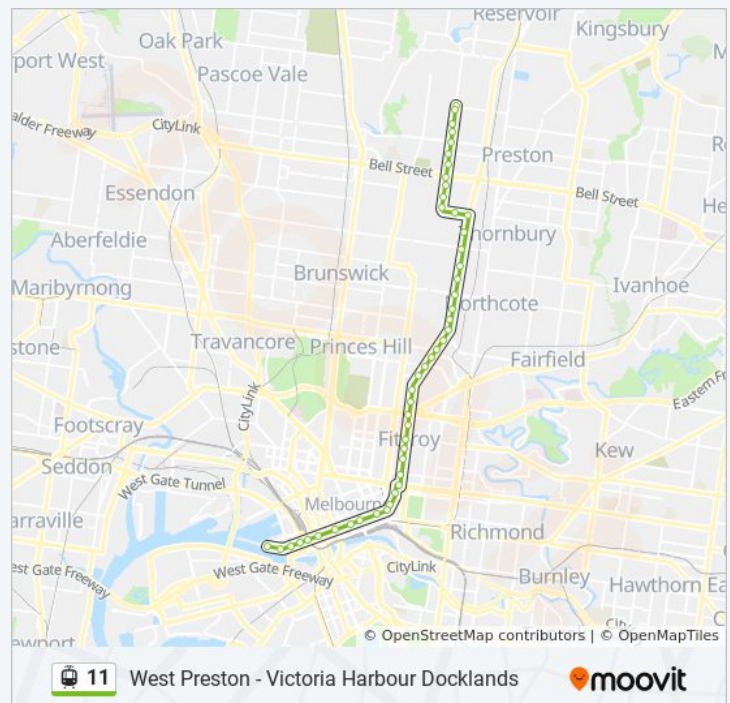

Use the Moovit App to find the closest 11 tram station near you and find out when is the next 11 tram arriving.

**Direction: Victoria Harbour Docklands**

48 stops

[VIEW LINE SCHEDULE](#)

- 47-West Preston/Gilbert Rd (Preston)
- 45-Jacka St/Gilbert Rd (Preston)
- 44-Cooper St/Gilbert Rd (Preston)
- 43-Murray Rd/Gilbert Rd (Preston)
- 42-Cramer St/Gilbert Rd (Preston)
- 41-Bruce St/Gilbert Rd (Preston)
- 40-Bell St/Gilbert Rd (Preston)
- 39-Latona Ave/Gilbert Rd (Preston)
- 38-Oakover Rd/Gilbert Rd (Preston)
- 37-Miller St/Gilbert Rd (Preston)
- 36-Devon St/Miller St (Preston)
- 35-St Georges Rd/Miller St (Preston)
- 34-Miller St/St Georges Rd (Preston)
- 33-Hutton St/St Georges Rd (Thornbury)
- 32-Normanby Ave/St Georges Rd (Thornbury)
- 31-Gadd St/St Georges Rd (Northcote)
- 30-Gladstone Ave/St Georges Rd (Northcote)
- 29-Arthurton Rd/St Georges Rd (Northcote)
- 28-Sumner Ave/St Georges Rd (Northcote)
- 27-Westbourne Gr/St Georges Rd (Northcote)
- 26-Clarke St/St Georges Rd (Northcote)

### 11 tram Info

**Direction:** West Preston

**Stops:** 48

**Trip Duration:** 48 min

**Line Summary:**

29-Arthurton Rd/St Georges Rd (Northcote)

30-Gladstone Ave/St Georges Rd (Northcote)

31-Bird Ave/St Georges Rd (Northcote)