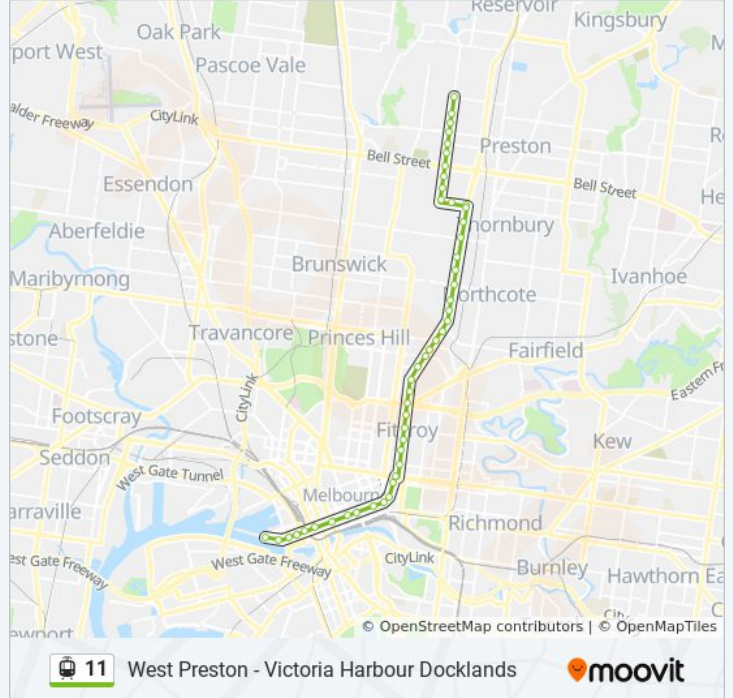

- 25-Miller St/St Georges Rd (Fitzroy North)
- 24-Holden St/St Georges Rd (Fitzroy North)
- 23-Park St/St Georges Rd (Fitzroy North)
- 22-Scotchmer St/St Georges Rd (Fitzroy North)
- 21-Alfred Cres/St Georges Rd (Fitzroy North)
- 20-Fitzroy Bowls Club/Brunswick St (Fitzroy North)
- 19-Newry St/Brunswick St (Fitzroy North)
- 18-Alexandra Pde/Brunswick St (Fitzroy North)
- 17-Leicester St/Brunswick St (Fitzroy)
- 16-Johnston St/Brunswick St (Fitzroy)
- 15-St David St/Brunswick St (Fitzroy)
- 14-King William St/Brunswick St (Fitzroy)
- 13-Gertrude St/Brunswick St (Fitzroy)
- 12-St Vincents Plaza/Victoria Pde (East Melbourne)
- 11-Albert St/Gisborne St (East Melbourne)
- 10-Parliament Railway Station/Macarthur St (East Melbourne)
- 8-Spring St/Collins St (Melbourne City)
- 7-Exhibition St/Collins St (Melbourne City)
- 6-Melbourne Town Hall/Collins St (Melbourne City)
- 5-Elizabeth St/Collins St (Melbourne City)
- 3-William St/Collins St (Melbourne City)
- 1-Spencer St/Collins St (Melbourne City)
- D14-Southern Cross Station/Collins St (Docklands)
- D15-Batman's Hill/Collins St (Docklands)
- D16-Harbour Esp/Collins St (Docklands)
- D17-Merchant St/Collins St (Docklands)
- D18-Bourke St/Collins St (Docklands)

Direction: West Preston

48 stops

[VIEW LINE SCHEDULE](#)

11 tram Time Schedule

West Preston Route Timetable:

Sunday

12:00 AM - 11:26 PM