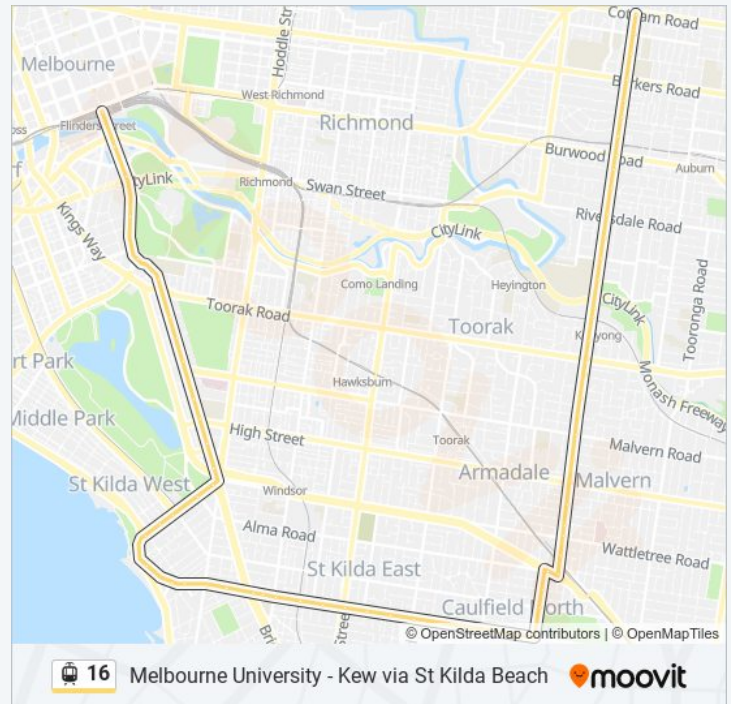

## Direction: Kew Via St Kilda Beach

75 stops

[VIEW LINE SCHEDULE](#)

- 1-Melbourne University/Swanston St (Carlton)
- 3-Lincoln Square/Swanston St (Carlton)
- 4-Queensberry St/Swanston St (Carlton)
- 7-Rmit University/Swanston St (Melbourne City)
- 8-Melbourne Central Station/Swanston St (Melbourne City)
- 10-Bourke Street Mall/Swanston St (Melbourne City)
- 11-City Square/Swanston St (Melbourne City)
- 13-Federation Square/Swanston St (Melbourne City)
- 14-Arts Precinct/St Kilda Rd (Southbank)
- 17-Grant St-Police Memorial/St Kilda Rd (Southbank)
- 19-Shrine Of Remembrance/St Kilda Rd (Melbourne City)
- 20-Anzac Station/St Kilda Rd (Melbourne City)
- 22-Toorak Rd/St Kilda Rd (Melbourne City)
- 23-Arthur St/St Kilda Rd (Melbourne City)
- 24-Leopold St/St Kilda Rd (South Melbourne)
- 25-Commercial Rd/St Kilda Rd (South Melbourne)
- 26-Moubray St/St Kilda Rd (South Melbourne)
- 27-High St/St Kilda Rd (South Melbourne)

## Direction: Melbourne University Via St Kilda Beach

76 stops

[VIEW LINE SCHEDULE](#)

80-Cotham Rd/Glenferrie Rd (Kew)

79-Wellington St/Glenferrie Rd (Hawthorn)

78-Fitzwilliam St/Glenferrie Rd (Hawthorn)

55-Edsall St/Glenferrie Rd (Malvern)

54-Wattletree Rd/Glenferrie Rd (Malvern)

53-Malvern Railway Station/Glenferrie Rd (Malvern)

52-Dandenong Rd/Glenferrie Rd (Malvern)

48-Hawthorn Rd/Dandenong Rd (Malvern)

### 16 tram Info

**Direction:** Melbourne University Via St Kilda Beach

**Stops:** 76

**Trip Duration:** 80 min

**Line Summary:**

46-Kooyong Rd/Balaclava Rd (Caulfield North)

45-Kent Gr/Balaclava Rd (Caulfield North)