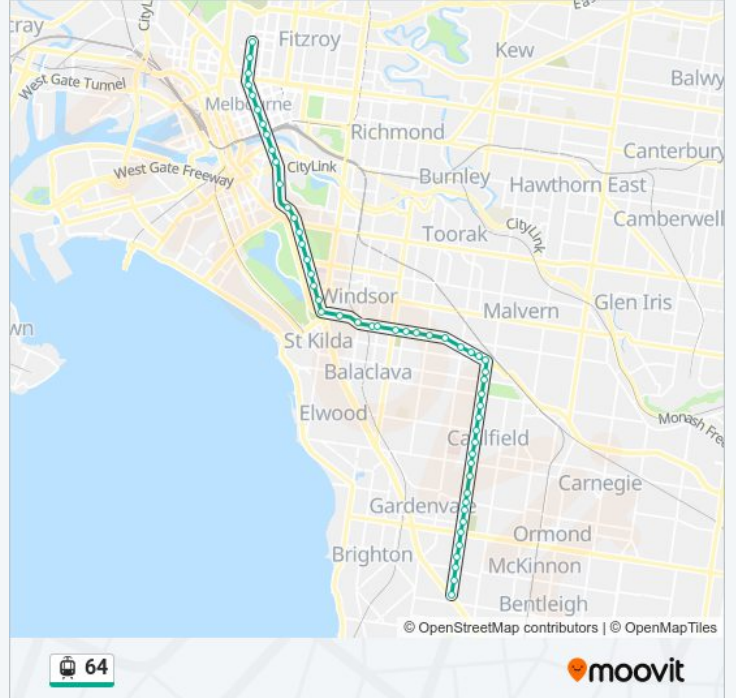

64 tram Info

Direction: East Brighton

Stops: 53

Trip Duration: 55 min

Line Summary:

- 30-St Kilda Junction/St Kilda Rd (St Kilda)
- 31-Queens Way/Queens Way (Windsor)
- 32-Chapel St/Dandenong Rd (Windsor)
- 33-Hornby St/Dandenong Rd (Windsor)
- 34-The Avenue/Dandenong Rd (Windsor)
- 35-Williams Rd/Dandenong Rd (Prahran)
- 36-Closeburn Ave/Dandenong Rd (St Kilda East)
- 37-Lansdowne Rd/Dandenong Rd (St Kilda East)
- 38-Orrong Rd/Dandenong Rd (Prahran)
- 40-Wattletree Rd/Dandenong Rd (Armadale)
- 42-Kooyong Rd/Dandenong Rd (Armadale)
- 43-Egerton Rd/Dandenong Rd (Armadale)
- 44-Bailey Ave/Dandenong Rd (Armadale)
- 48-Hawthorn Rd/Dandenong Rd (Caulfield North)
- 49-Arthur St/Hawthorn Rd (Caulfield North)
- 50-Inkerman Rd/Hawthorn Rd (Caulfield North)
- 51-Balaclava Rd/Hawthorn Rd (Caulfield North)
- 52-Halstead St/Hawthorn Rd (Caulfield North)
- 53-Northcote Ave/Hawthorn Rd (Caulfield North)
- 54-Glen Eira Rd/Hawthorn Rd (Caulfield North)
- 55-Sylverly Gr/Hawthorn Rd (Caulfield North)
- 56-Briggs St/Hawthorn Rd (Caulfield)
- 57-Glenhuntly Rd/Hawthorn Rd (Caulfield)
- 58-Sycamore St/Hawthorn Rd (Caulfield South)
- 59-Princes Park/Hawthorn Rd (Caulfield South)
- 60-Dover St/Hawthorn Rd (Caulfield South)
- 61-Stone St/Hawthorn Rd (Caulfield South)
- 62-Gardenvale Rd/Hawthorn Rd (Caulfield South)
- 63-North Rd/Hawthorn Rd (Brighton East)
- 64-Taylor St/Hawthorn Rd (Brighton East)
- 65-Davey Ave/Hawthorn Rd (Brighton East)
- 66-Union St/Hawthorn Rd (Brighton East)
- 67-Rogers Ave/Hawthorn Rd (Brighton East)

68-East Brighton/Hawthorn Rd (Brighton East)

Direction: Melbourne University

54 stops

[VIEW LINE SCHEDULE](#)

68-East Brighton/Hawthorn Rd (Brighton East)

67-Howell St/Hawthorn Rd (Brighton East)

66-Union St/Hawthorn Rd (Brighton East)