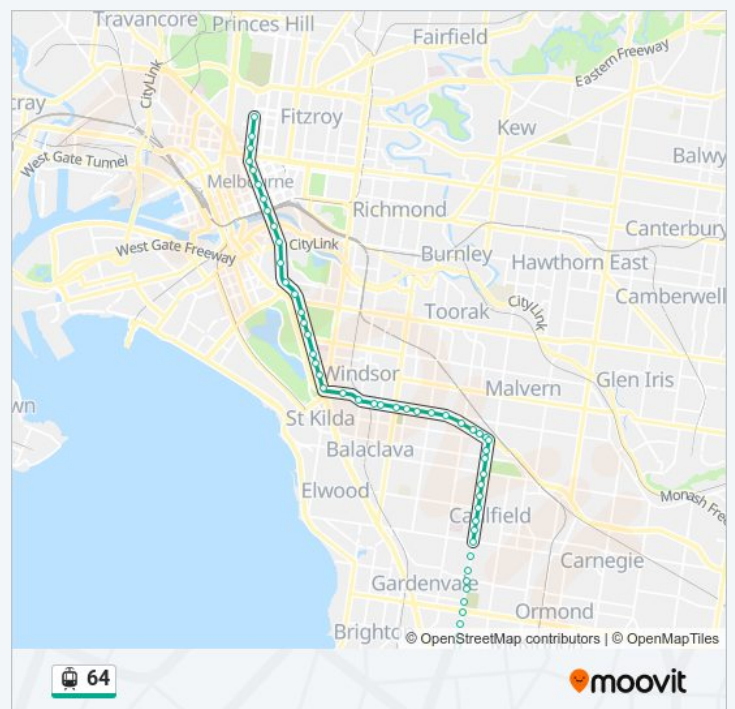

68-East Brighton/Hawthorn Rd (Brighton East)

Direction: Melbourne University

54 stops

[VIEW LINE SCHEDULE](#)

68-East Brighton/Hawthorn Rd (Brighton East)

67-Howell St/Hawthorn Rd (Brighton East)

66-Union St/Hawthorn Rd (Brighton East)

Sunday	00:03 - 23:01
Monday	05:14 - 23:19
Tuesday	05:14 - 23:19
Wednesday	05:14 - 23:19
Thursday	05:14 - 23:19
Friday	05:14 - 23:57
Saturday	00:17 - 23:42

64 tram Info

Direction: Melbourne University

Stops: 54

Trip Duration: 55 min

Line Summary:

37-Lansdowne Rd/Dandenong Rd (Prahran)
36-Alexandra St/Dandenong Rd (Prahran)
35-Williams Rd/Dandenong Rd (Prahran)
34-Westbury St/Dandenong Rd (St Kilda East)
33-Hornby St/Dandenong Rd (Windsor)
32-Chapel St/Dandenong Rd (Windsor)
31-Queens Way/Queens Way (St Kilda)
30-St Kilda Junction/St Kilda Rd (St Kilda)
29-Union St/St Kilda Rd (St Kilda)
27-Lorne St/St Kilda Rd (Melbourne City)
26-Beatrice St/St Kilda Rd (Melbourne City)
25-Commercial Rd/St Kilda Rd (Melbourne City)
24-Leopold St/St Kilda Rd (Melbourne City)
23-Arthur St/St Kilda Rd (Melbourne City)
22-Toorak Rd/St Kilda Rd (Melbourne City)
20-Anzac Station/St Kilda Rd (Melbourne City)
19-Shrine Of Remembrance/St Kilda Rd
(Melbourne City)
17-Grant St-Police Memorial/St Kilda Rd
(Southbank)
14-Arts Precinct/St Kilda Rd (Southbank)
13-Federation Square/Swanston St (Melbourne
City)
11-City Square/Swanston St (Melbourne City)
10-Bourke Street Mall/Swanston St (Melbourne
City)
8-Melbourne Central Station/Swanston St
(Melbourne City)
7-Rmit University/Swanston St (Melbourne City)
4-Queensberry St/Swanston St (Carlton)
3-Lincoln Square/Swanston St (Carlton)
1-Melbourne University/Swanston St (Carlton)