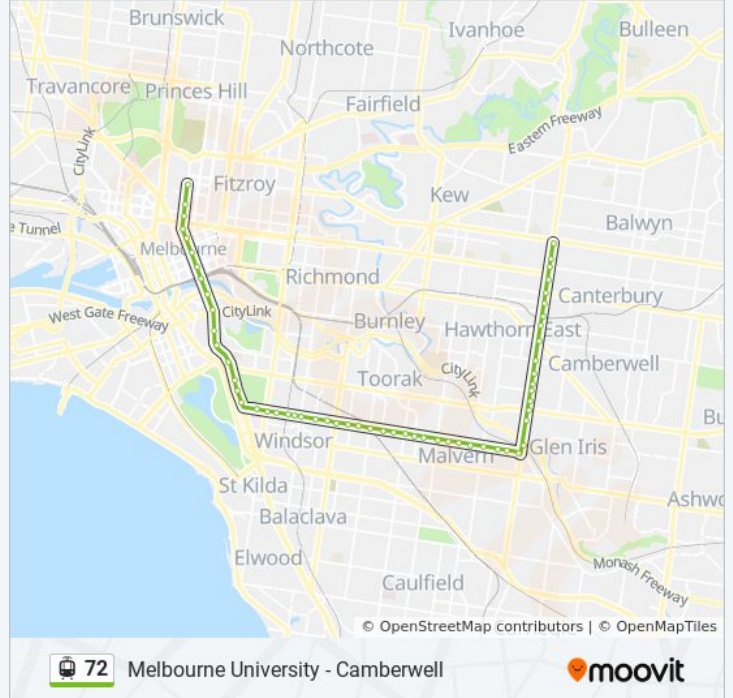

72 tram Info

Direction: Melbourne University

Stops: 58

Trip Duration: 62 min

Line Summary:

- 48-Edgar St/Malvern Rd (Glen Iris)
- 47-Tooronga Rd/Malvern Rd (Glen Iris)
- 46-Shaftesbury Ave/Malvern Rd (Malvern)
- 45-Elizabeth St/Malvern Rd (Malvern)
- 44-Plant St/Malvern Rd (Malvern)
- 43-Glenferrie Rd/Malvern Rd (Malvern)
- 42-Lauriston Girls School/Malvern Rd (Armadale)
- 41-Murray St/Malvern Rd (Malvern)
- 40-Kooyong Rd/Malvern Rd (Toorak)
- 39-Densham Rd/Malvern Rd (Toorak)
- 38-Clendon Rd/Malvern Rd (Toorak)
- 37-Orrong Rd/Malvern Rd (Toorak)
- 36-Canterbury Rd/Malvern Rd (Toorak)
- 35-Lorne Rd/Malvern Rd (Toorak)
- 34-Williams Rd/Malvern Rd (Toorak)
- 33-Hobson St/Malvern Rd (South Yarra)
- 32-Bendigo St/Malvern Rd (Prahran)
- 31-Chapel St/Malvern Rd (Prahran)
- 30-Prahran Market/Commercial Rd (Prahran)
- 29-Porter St/Commercial Rd (Prahran)
- 28-Braille Library/Commercial Rd (Prahran)
- 27-Punt Rd/Commercial Rd (Prahran)
- 26-Alfred Hospital/Commercial Rd (Prahran)
- 25-Commercial Rd/St Kilda Rd (Melbourne City)
- 24-Leopold St/St Kilda Rd (Melbourne City)
- 23-Arthur St/St Kilda Rd (Melbourne City)
- 22-Toorak Rd/St Kilda Rd (Melbourne City)
- 20-Anzac Station/St Kilda Rd (Melbourne City)
- 19-Shrine Of Remembrance/St Kilda Rd (Melbourne City)
- 17-Grant St-Police Memorial/St Kilda Rd (Southbank)
- 14-Arts Precinct/St Kilda Rd (Southbank)
- 13-Federation Square/Swanston St (Melbourne)

City)

11-City Square/Swanston St (Melbourne City)

10-Bourke Street Mall/Swanston St (Melbourne City)

8-Melbourne Central Station/Swanston St (Melbourne City)

7-Rmit University/Swanston St (Melbourne City)