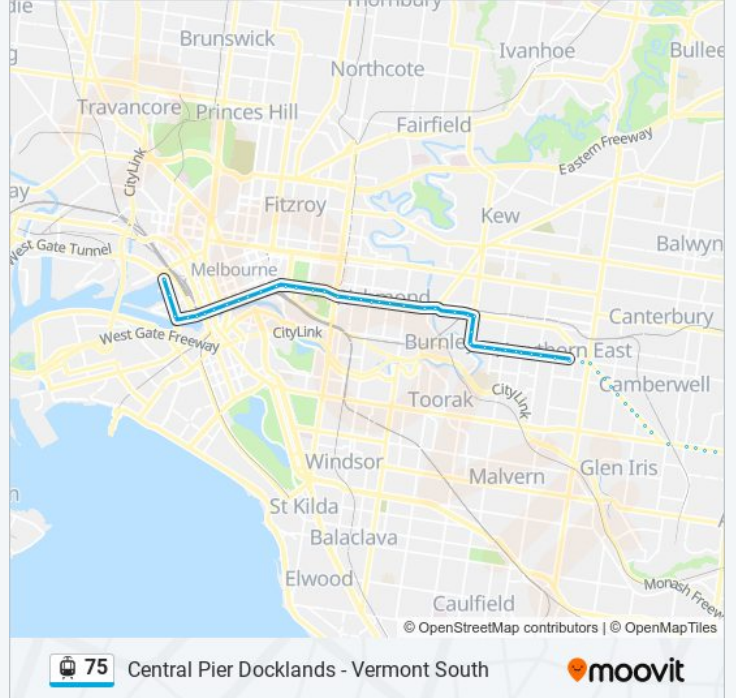

75 tram Info

Direction: Central Pier Docklands

Stops: 74

Trip Duration: 78 min

Line Summary:

- 56-Alfred Rd/Toorak Rd (Camberwell)
- 55-Beryl St/Toorak Rd (Camberwell)
- 54-Grandview Ave/Toorak Rd (Camberwell)
- 53-Lithgow St/Toorak Rd (Camberwell)
- 52-Summerhill Rd/Toorak Rd (Camberwell)
- 50-Smith Rd/Camberwell Rd (Camberwell)
- 49-Wilson Gr/Camberwell Rd (Camberwell)
- 48-Glen Iris Rd/Camberwell Rd (Camberwell)
- 47-Orange Gr/Camberwell Rd (Camberwell)
- 46-Acheron Ave/Camberwell Rd (Camberwell)
- 45-Bowen St/Camberwell Rd (Camberwell)
- 44-Trafalgar Rd/Camberwell Rd (Camberwell)
- 43-Camberwell Civic Centre/Camberwell Rd (Camberwell)
- 42-Camberwell Primary School/Camberwell Rd (Camberwell)
- 40-Camberwell Junction/Camberwell Rd (Camberwell)
- 39-Camberwell Tram Depot/Riversdale Rd (Hawthorn East)
- 38-Hastings Rd/Riversdale Rd (Hawthorn East)
- 37-Tooronga Rd/Riversdale Rd (Hawthorn East)
- 36-Auburn Rd/Riversdale Rd (Hawthorn East)
- 35-Robinson Rd/Riversdale Rd (Hawthorn)
- 34-Kooyongkoot Rd/Riversdale Rd (Hawthorn)
- 33-Berkeley St/Riversdale Rd (Hawthorn)
- 32-Glenferrie Rd/Riversdale Rd (Hawthorn)
- 31-Fordholm Rd/Riversdale Rd (Hawthorn)
- 30-Through St/Riversdale Rd (Hawthorn)
- 29-Power St/Riversdale Rd (Hawthorn)
- 28-Wattle Rd/Power St (Hawthorn)
- 27-Burwood Rd/Power St (Hawthorn)
- 26-Hawthorn Railway Station/Burwood Rd (Hawthorn)
- 25-St James Park/Burwood Rd (Hawthorn)