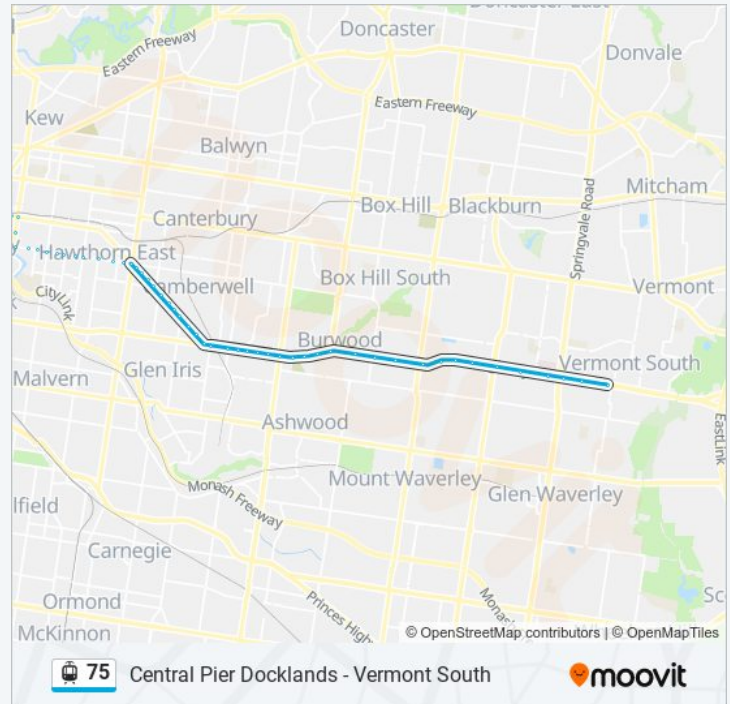

Direction: Vermont South

76 stops

[VIEW LINE SCHEDULE](#)

D2-Central Pier/Harbour Esp (Docklands)
D3-Stadium Precinct - Bourke St/Harbour Esp (Docklands)

75 tram Time Schedule

Vermont South Route Timetable:

Thursday	04:23 - 23:51
Friday	04:23 - 23:49
Saturday	00:09 - 23:59

75 tram Info

Direction: Vermont South

Stops: 76

Trip Duration: 75 min

Line Summary:

33-Berkeley St/Riversdale Rd (Hawthorn)
34-Kooyongkoot Rd/Riversdale Rd (Hawthorn)
35-Robinson Rd/Riversdale Rd (Hawthorn)
36-Auburn Rd/Riversdale Rd (Hawthorn East)
37-Tooronga Rd/Riversdale Rd (Hawthorn East)
38-Hastings Rd/Riversdale Rd (Hawthorn East)
39-Camberwell Tram Depot/Riversdale Rd
(Hawthorn East)
40-Camberwell Junction/Riversdale Rd
(Hawthorn East)
41-Burke Rd/Camberwell Rd (Camberwell)
42-Camberwell Primary School/Camberwell Rd
(Camberwell)
43-Camberwell Civic Centre/Camberwell Rd
(Camberwell)
44-Trafalgar Rd/Camberwell Rd (Camberwell)
45-Bowen St/Camberwell Rd (Camberwell)
46-Christowel St/Camberwell Rd (Camberwell)
47-Maple Cres/Camberwell Rd (Camberwell)
48-Orrong Cres/Camberwell Rd (Camberwell)
49-Tyrone St/Camberwell Rd (Camberwell)
50-Fordham Gardens/Camberwell Rd
(Camberwell)
51-Toorak Rd/Camberwell Rd (Camberwell)
52-Summerhill Rd/Toorak Rd (Camberwell)
53-Highfield Rd/Toorak Rd (Camberwell)
54-Oberwyl Rd/Toorak Rd (Camberwell)
55-Through Rd/Toorak Rd (Camberwell)
56-Barkly St/Toorak Rd (Camberwell)
57-Fairview Ave/Toorak Rd (Camberwell)
58-Warrigal Rd/Burwood Hwy (Camberwell)
59-Somers St/Burwood Hwy (Burwood)
60-Roslyn St/Burwood Hwy (Burwood)
61-Presbyterian Ladies College/Burwood Hwy
(Burwood)
62-Elgar Rd/Burwood Hwy (Burwood)

63-Deakin University/Burwood Hwy (Burwood)

64-Station St/Burwood Hwy (Burwood)

65-Starling St/Burwood Hwy (Burwood)

66-Middleborough Rd/Burwood Hwy (Burwood)

67-Old Burwood Rd/Burwood Hwy (Burwood East)

68-Benwerrin Reserve/Burwood Hwy (Burwood East)