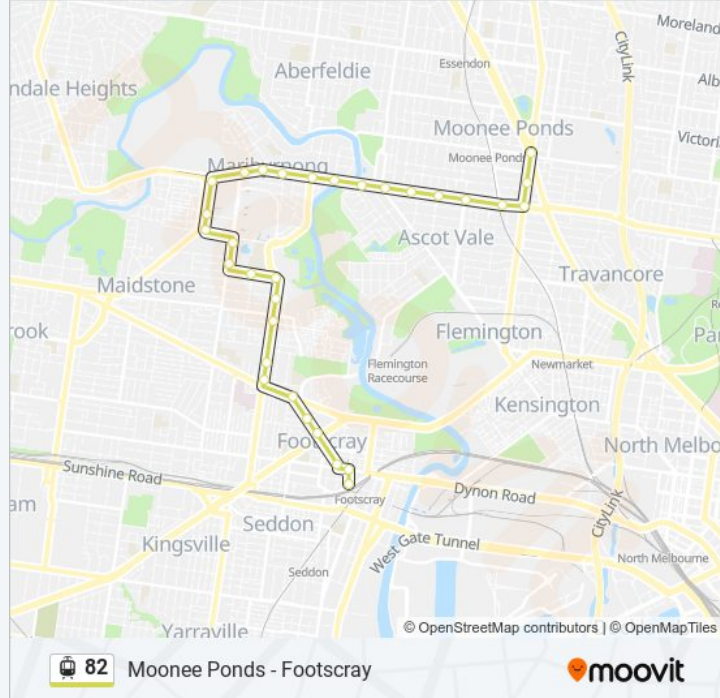

50-Williamson Rd/Wests Rd (Maribyrnong)

51-Williamson Rd/Rosamond Rd (Maidstone)

52-River St/Rosamond Rd (Maribyrnong)

82 tram Time Schedule

Footscray Route Timetable:

Sunday	00:19 - 23:58
Monday	04:36 - 23:41
Tuesday	00:01 - 23:41
Wednesday	00:01 - 23:41
Thursday	00:01 - 23:41
Friday	00:01 - 23:42
Saturday	00:02 - 23:59

82 tram Info

Direction: Footscray

Stops: 31

Trip Duration: 30 min

Line Summary:

53-Maribyrnong College/River St (Maribyrnong)

54-Gordon St/River St (Maribyrnong)

55-Lyric St/Gordon St (Maribyrnong)

56-Edgewater Square/Gordon St (Maribyrnong)

57-Titch St/Gordon St (Footscray)

58-Ballarat Rd/Gordon St (Footscray)

59-Droop St/Ballarat Rd (Footscray)

60-Tiernan St/Droop St (Footscray)

61-Geelong Rd/Droop St (Footscray)

62-Nicholson St/Droop St (Footscray)

63-Leeds St/Hopkins St (Footscray)

64-Footscray Station/Leeds St (Footscray)

Direction: Moonee Ponds

31 stops

[VIEW LINE SCHEDULE](#)

64-Footscray Station/Leeds St (Footscray)