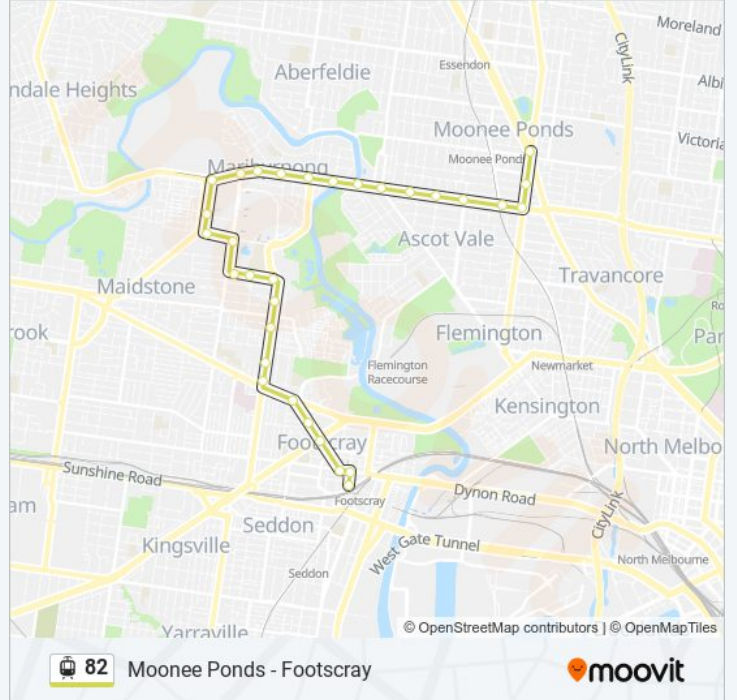

57-Titch St/Gordon St (Footscray)

56-Edgewater Square/Gordon St (Maribyrnong)

55-Lyric St/Gordon St (Maribyrnong)

54-Gordon St/River St (Maribyrnong)

53-Maribyrnong College/River St (Maribyrnong)

52-Rosamond Rd/River St (Maribyrnong)

51-Williamson Rd/Rosamond Rd (Maidstone)

50-Wests Rd/Williamson Rd (Maribyrnong)

49-Highpoint Shopping Centre/Wests Rd (Maribyrnong)

48-Raleigh Rd/Wests Rd (Maribyrnong)

82 tram Time Schedule

Moonee Ponds Route Timetable:

Sunday	00:08 - 23:57
Monday	00:27 - 23:50
Tuesday	00:10 - 23:50
Wednesday	00:10 - 23:50
Thursday	00:10 - 23:50
Friday	00:10 - 23:51
Saturday	00:12 - 23:48

82 tram Info

Direction: Moonee Ponds

Stops: 31

Trip Duration: 29 min

Line Summary:

- 46-Rosamond Rd/Raleigh Rd (Maribyrnong)
- 45-Randall St/Raleigh Rd (Maribyrnong)
- 44-Barb St/Raleigh Rd (Maribyrnong)
- 43-Van Ness Ave/Raleigh Rd (Maribyrnong)
- 42-Clyde St/Raleigh Rd (Maribyrnong)
- 41-Maribyrnong Park/Maribyrnong Rd (Ascot Vale)
- 40-Epsom Rd/Maribyrnong Rd (Moonee Ponds)
- 39-Bowen St/Maribyrnong Rd (Moonee Ponds)
- 38-Hotham St/Maribyrnong Rd (Moonee Ponds)
- 37-Union Rd/Maribyrnong Rd (Moonee Ponds)
- 35-Moore St/Maribyrnong Rd (Moonee Ponds)
- 34-Ascot Vale Rd/Maribyrnong Rd (Moonee Ponds)
- 33-Chaucer St/Ascot Vale Rd (Moonee Ponds)
- 32-Moonee Ponds Junction/Pascoe Vale Rd (Moonee Ponds)