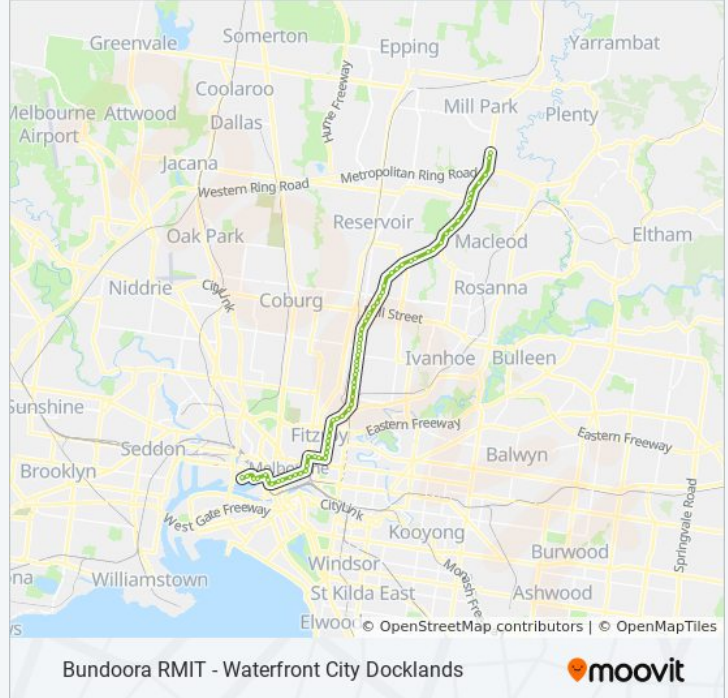

### 86 tram Info

**Direction:** Bundoora RMIT

**Stops:** 69

**Trip Duration:** 81 min

**Line Summary:**

- 20-Rose St/Smith St (Collingwood)
- 21-Alexandra Pde/Smith St (Fitzroy)
- 22-Smith St/Queens Pde (Clifton Hill)
- 23-Wellington St/Queens Pde (Clifton Hill)
- 24-Michael St/Queens Pde (Clifton Hill)
- 25-Clifton Hill Interchange/Queens Pde (Clifton Hill)
- 26-Walker St/High St (Northcote)
- 27-Westgarth St/High St (Northcote)
- 30-Clarke St/High St (Northcote)
- 31-Northcote Town Hall/High St (Northcote)
- 32-Mitchell St/High St (Northcote)
- 33-Arthurton Rd/High St (Northcote)
- 34-Bent St/High St (Northcote)
- 35-Dennis St/High St (Northcote)
- 36-Darebin Rd/High St (Thornbury)
- 37-Woolton Ave/High St (Thornbury)
- 38-Normanby Ave/High St (Thornbury)
- 39-Ballantyne St/High St (Thornbury)
- 40-Mansfield St/High St (Thornbury)
- 41-Blythe St/High St (Thornbury)
- 42-Miller St/High St (Thornbury)
- 43-Raglan St/Plenty Rd (Preston)
- 44-Seymour St/Plenty Rd (Preston)
- 45-Bell St/Plenty Rd (Preston)
- 47-David St/Plenty Rd (Preston)
- 48-Gower St/Plenty Rd (Preston)
- 49-Murray Rd/Plenty Rd (Preston)
- 50-Sylvester Gr/Plenty Rd (Preston)
- 51-Wood St/Plenty Rd (Preston)
- 53-Ethel Gr/Plenty Rd (Reservoir)
- 54-Wilkinson St/Plenty Rd (Reservoir)
- 55-Boldrewood Pde/Plenty Rd (Reservoir)