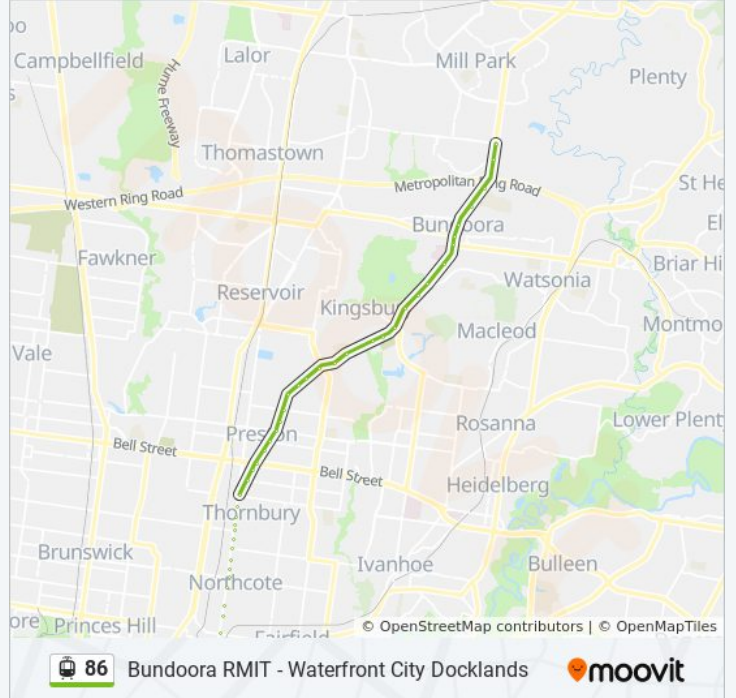

**86 tram Time Schedule**

Waterfront City Docklands Route Timetable:

Sunday	12:13 AM - 11:46 PM
Monday	12:13 AM - 11:10 PM
Tuesday	4:36 AM - 11:42 PM
Wednesday	12:00 AM - 11:42 PM
Thursday	12:00 AM - 11:42 PM
Friday	12:00 AM - 11:48 PM
Saturday	12:18 AM - 11:53 PM

**86 tram Info**

**Direction:** Waterfront City Docklands

**Stops:** 71

**Trip Duration:** 84 min

**Line Summary:**

- 60-La Trobe University/Plenty Rd (Bundoora)
- 59-Preston Cemetery/Plenty Rd (Kingsbury)
- 58-Browning St/Plenty Rd (Kingsbury)
- 57-Reservoir District Secondary College/Plenty Rd (Reservoir)
- 56-Loddon Ave/Plenty Rd (Reservoir)
- 55-Albert St/Plenty Rd (Reservoir)
- 54-Wilkinson St/Plenty Rd (Reservoir)
- 53-Ethel Gr/Plenty Rd (Reservoir)
- 52-Tyler St/Plenty Rd (Preston)
- 51-Wood St/Plenty Rd (Preston)
- 50-Sylvester Gr/Plenty Rd (Preston)
- 49-Murray Rd/Plenty Rd (Preston)
- 48-Gower St/Plenty Rd (Preston)
- 47-David St/Plenty Rd (Preston)
- 45-Bell St/Plenty Rd (Preston)
- 44-Osborne Gr/Plenty Rd (Preston)
- 43-Raglan St/Plenty Rd (Preston)
- 42-Dundas St/Plenty Rd (Preston)
- 41-Collins St/High St (Thornbury)
- 40-Mansfield St/High St (Thornbury)
- 39-Gooch St/High St (Thornbury)
- 38-Clarendon St/High St (Thornbury)
- 37-Woolton Ave/High St (Thornbury)
- 36-Darebin Rd/High St (Thornbury)
- 35-Dennis St/High St (Northcote)
- 34-Mccutcheon St/High St (Northcote)
- 33-Separation St/High St (Northcote)
- 32-Mitchell St/High St (Northcote)
- 31-Northcote Town Hall/High St (Northcote)
- 30-Clarke St/High St (Northcote)
- 27-Westgarth St/High St (Northcote)
- 26-Walker St/High St (Northcote)