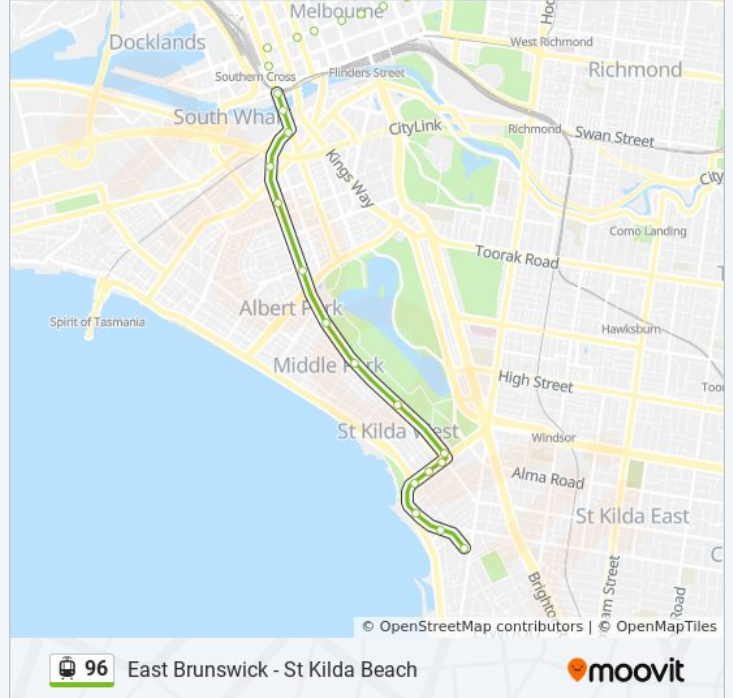

Direction: East Brunswick
 38 stops
[VIEW LINE SCHEDULE](#)

- 139-Belford St/Acland St (St Kilda)
- 138-Luna Park/The Esplanade (St Kilda)
- 136-Alfred Square/The Esplanade (St Kilda)
- 135-Acland St/Fitzroy St (St Kilda)
- 134-Park St/Fitzroy St (St Kilda)
- 133-Canterbury Rd/Fitzroy St (St Kilda)
- 132-St Kilda Station/Fitzroy St (St Kilda)
- 131-Fraser St/Light Rail (Middle Park)
- 130-Middle Park Station/Light Rail (Middle Park)
- 129-Melbourne Sports And Aquatic Centre/Light Rail (Middle Park)
- 128-Albert Park Station/Light Rail (South Melbourne)
- 127-South Melbourne Station/Light Rail (South Melbourne)
- 126-City Rd/Light Rail (South Melbourne)
- 125-Clarendon St/Whiteman St (Southbank)
- 124a-Casino/Mcec/Clarendon St (Southbank)
- 124-Batman Park/Spencer St (Melbourne City)
- 122-Southern Cross Railway Station/Spencer St (Melbourne City)
- 1-Spencer St/Bourke St (Melbourne City)
- 3-William St/Bourke St (Melbourne City)

Direction: St Kilda Beach

38 stops

[VIEW LINE SCHEDULE](#)

- 23-Blyth St/Nicholson St (Brunswick East)
- 22-Albert St/Nicholson St (Brunswick East)
- 21-Glenlyon Rd/Nicholson St (Fitzroy North)
- 20-Miller St/Nicholson St (Fitzroy North)
- 19-Holden St/Nicholson St (Fitzroy North)
- 18-Scotchmer St/Nicholson St (Fitzroy North)
- 17-Reid St/Nicholson St (Fitzroy North)
- 16-Freeman St/Nicholson St (Fitzroy North)
- 15-Alexandra Pde/Nicholson St (Fitzroy North)
- 14-Rose St/Nicholson St (Fitzroy)