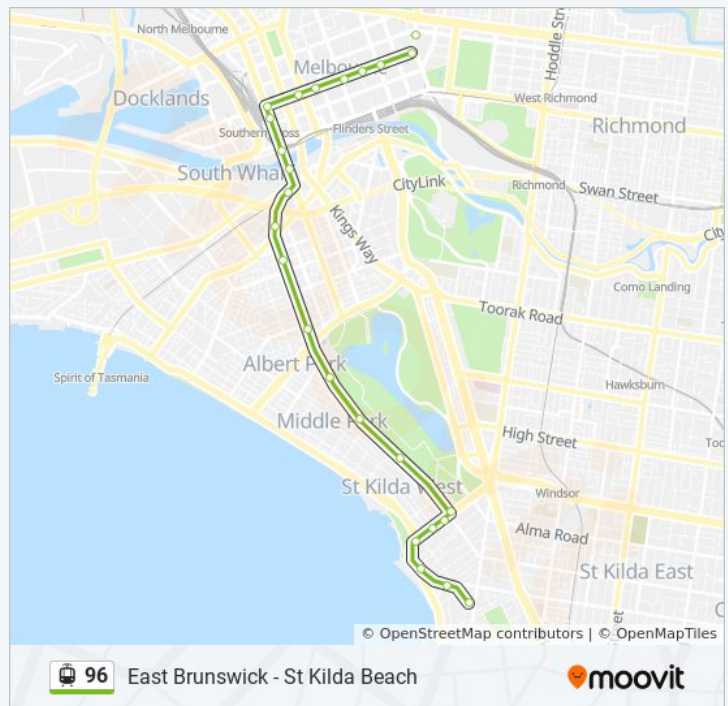

Direction: St Kilda Beach

38 stops

[VIEW LINE SCHEDULE](#)

- 23-Blyth St/Nicholson St (Brunswick East)
- 22-Albert St/Nicholson St (Brunswick East)
- 21-Glenlyon Rd/Nicholson St (Fitzroy North)
- 20-Miller St/Nicholson St (Fitzroy North)
- 19-Holden St/Nicholson St (Fitzroy North)
- 18-Scotchmer St/Nicholson St (Fitzroy North)
- 17-Reid St/Nicholson St (Fitzroy North)
- 16-Freeman St/Nicholson St (Fitzroy North)
- 15-Alexandra Pde/Nicholson St (Fitzroy North)
- 14-Rose St/Nicholson St (Fitzroy)

96 tram Info

Direction: St Kilda Beach

Stops: 38

Trip Duration: 54 min

Line Summary:

- 13-Johnston St/Nicholson St (Fitzroy)
- 12-Moor St/Nicholson St (Fitzroy)
- 11-Melbourne Museum/Nicholson St (Fitzroy)
- 10-Albert St/Nicholson St (Fitzroy)
- 9-Spring St/Bourke St (Melbourne City)
- 7-Russell St/Bourke St (Melbourne City)
- 6-Swanston St/Bourke St (Melbourne City)
- 5-Elizabeth St/Bourke St (Melbourne City)
- 4-Queen St/Bourke St (Melbourne City)
- 3-William St/Bourke St (Melbourne City)
- 1-Spencer St/Bourke St (Melbourne City)
- 122-Southern Cross Railway Station/Spencer St (Melbourne City)
- 124-Batman Park/Spencer St (Melbourne City)
- 124a-Casino/Mcecc/Clarendon St (Southbank)
- 125-Port Junction/79 Whiteman St (Southbank)
- 126-City Rd/Light Rail (South Melbourne)
- 127-South Melbourne Station/Light Rail (South Melbourne)
- 128-Albert Park Station/Light Rail (South Melbourne)
- 129-Melbourne Sports And Aquatic Centre/Light Rail (Middle Park)
- 130-Middle Park Station/Light Rail (Middle Park)
- 131-Fraser St/Light Rail (Middle Park)
- 132-St Kilda Station/Fitzroy St (St Kilda)
- 133-Canterbury Rd/Fitzroy St (St Kilda)
- 134-Park St/Fitzroy St (St Kilda)
- 135-Jacka Bvd/Fitzroy St (St Kilda)
- 136-Alfred Square/The Esplanade (St Kilda)
- 138-Luna Park/The Esplanade (St Kilda)
- 139-Belford St/Acland St (St Kilda)