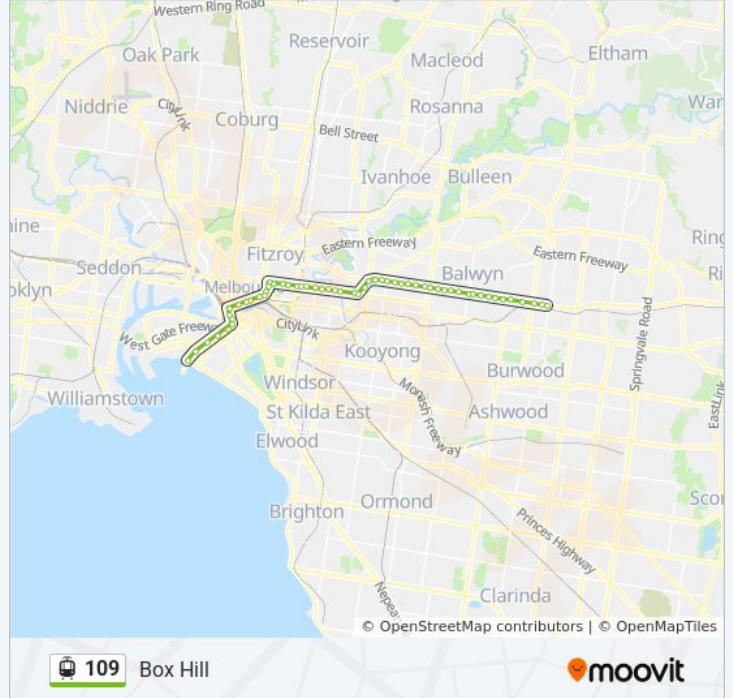

**109 tram Info**

**Direction:** Box Hill

**Stops:** 57

**Trip Duration:** 63 min

**Line Summary:**

- 16-Wellington St/Victoria Pde (Collingwood)
- 18-Hoddle St/Victoria Pde (Collingwood)
- 19-North Richmond Railway Station/Victoria St (Abbotsford)
- 20-Lennox St/Victoria St (Abbotsford)
- 21-Church St/Victoria St (Abbotsford)
- 22-Mckay St/Victoria St (Richmond)
- 23-Flockhart St/Victoria St (Abbotsford)
- 24-Burnley St/Victoria St (Richmond)
- 25-River Bvd/Victoria St (Richmond)
- 27-Findon Cres/Barkers Rd (Kew)
- 29-High St/Barkers Rd (Kew)
- 31-Stevenson St/High St (Kew)
- 32-Kew Junction/High St (Kew)
- 33-Kew Shopping Centre/High St (Kew)
- 34-Qpo/Cotham Rd (Kew)
- 35-Charles St/Cotham Rd (Kew)
- 36-Glenferrie Rd/Cotham Rd (Kew)
- 37-Belmont Ave/Cotham Rd (Kew)
- 38-Marshall Ave/Cotham Rd (Kew)
- 39-Florence Ave/Cotham Rd (Kew)
- 40-St George's Hospital/Cotham Rd (Kew)
- 41-Kew Traffic School/Cotham Rd (Kew)
- 42-Burke Rd/Cotham Rd (Kew)
- 43-Deepdene Shopping Centre/Whitehorse Rd (Balwyn)
- 44-Deepdene Park/Whitehorse Rd (Balwyn)
- 45-Hardwicke St/Whitehorse Rd (Balwyn)
- 46-Balwyn Cinema/Whitehorse Rd (Balwyn)
- 47-Balwyn Rd/Whitehorse Rd (Balwyn)
- 48-Balwyn Shopping Centre/Whitehorse Rd (Balwyn)
- 49-Northcote Ave/Whitehorse Rd (Balwyn)
- 50-Wharton St/Whitehorse Rd (Surrey Hills)