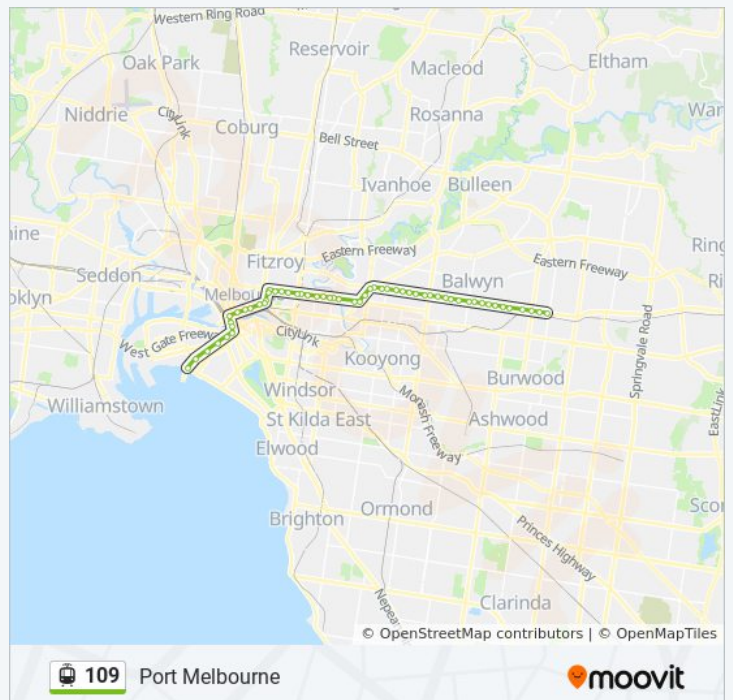

**Direction: Port Melbourne**

56 stops

[VIEW LINE SCHEDULE](#)

- 58-Box Hill Central/Whitehorse Rd (Box Hill)
- 57-Nelson Rd/Whitehorse Rd (Box Hill)
- 56-Elgar Rd/Whitehorse Rd (Box Hill)
- 55-Hood St/Whitehorse Rd (Mont Albert)
- 54-Inglisby Rd/Whitehorse Rd (Mont Albert)
- 53-Union Rd/Whitehorse Rd (Surrey Hills)
- 51-Narrak Rd/Whitehorse Rd (Mont Albert)
- 50-Wharton St/Whitehorse Rd (Surrey Hills)
- 49-Northcote Ave/Whitehorse Rd (Balwyn)
- 48-Balwyn Shopping Centre/Whitehorse Rd (Balwyn)
- 47-Balwyn Rd/Whitehorse Rd (Balwyn)
- 46-Balwyn Cinema/Whitehorse Rd (Balwyn)
- 45-Hardwicke St/Whitehorse Rd (Balwyn)
- 44-Deepdene Park/Whitehorse Rd (Balwyn)
- 43-Deepdene Shopping Centre/Whitehorse Rd (Balwyn)
- 42-Burke Rd/Whitehorse Rd (Balwyn)
- 41-Kew Traffic School/Cotham Rd (Kew)
- 40-St George's Hospital/Cotham Rd (Kew)
- 39-Thomas St/Cotham Rd (Kew)
- 38-Marshall Ave/Cotham Rd (Kew)
- 37-Belmont Ave/Cotham Rd (Kew)

**109 tram Info**

**Direction:** Port Melbourne

**Stops:** 56

**Trip Duration:** 65 min

**Line Summary:**

36-Glenferrie Rd/Cotham Rd (Kew)

35-Charles St/Cotham Rd (Kew)

34-High St/Cotham Rd (Kew)