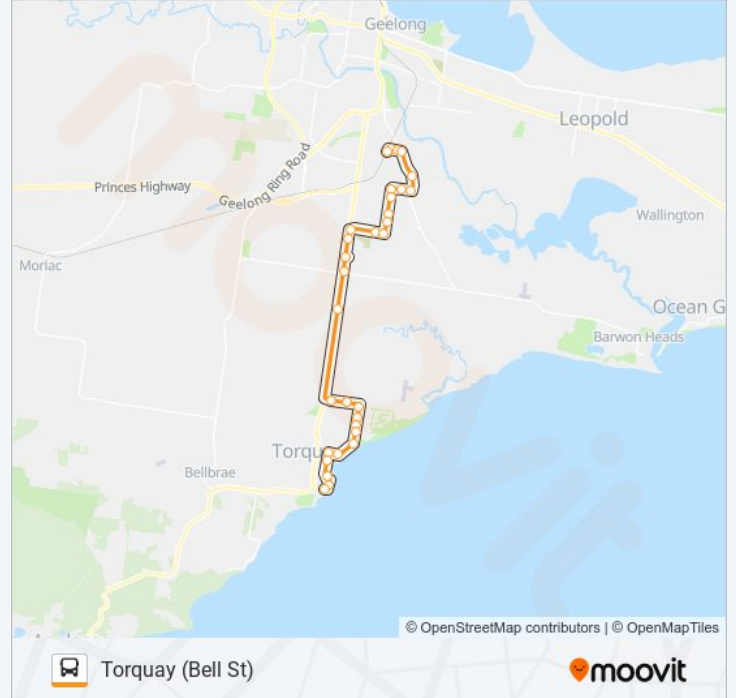

Direction: Marshall Station

30 stops

[VIEW LINE SCHEDULE](#)

- Munday St/Bell St (Torquay)
- Price St/The Esplanade (West) (Torquay)
- Pearl St/Boston Rd (Torquay)
- Beach Rd/Fischer St (Torquay)
- Fischer St/Darian Rd (Torquay)
- Bayview Tce/Darian Rd (Torquay)
- The Esplanade/Horseshoe Bend Rd (Torquay)
- Norfolk Bvd/Horseshoe Bend Rd (Torquay)
- Pacific Dr/Horseshoe Bend Rd (Torquay)
- Aerial Dr/Horseshoe Bend Rd (Torquay)
- Pintail Dr/Horseshoe Bend Rd (Torquay)
- Fieldwren Cres/S Beach Rd (Torquay)
- Scorpio St/S Beach Rd (Torquay)
- Dickins Rd/Surf Coast Hwy (Mount Duneed)
- Mount Duneed Rd/Surf Coast Hwy (Mount Duneed)
- Feehans Rd/Surf Coast Hwy (Mount Duneed)
- Whites Rd/Surf Coast Hwy (Mount Duneed)
- Surf Coast Hwy/Burvilles Rd (Armstrong Creek)
- Ashbury Bvd/Burvilles Rd (Armstrong Creek)
- Burvilles Rd/Horseshoe Bend Rd (Armstrong Creek)
- Verona Gr/Horseshoe Bend Rd (Armstrong Creek)

Marshall Railway Station/Marshalltown Rd (Marshall)

Direction: Torquay (Bell St)

31 stops

[VIEW LINE SCHEDULE](#)

Marshall Railway Station/Marshalltown Rd (Marshall)

Drews Rd/Marshalltown Rd (Marshall)

Rice Village Retirement Village/Marshalltown Rd (Marshall)

54 bus Info

Direction: Torquay (Bell St)

Stops: 31

Trip Duration: 48 min

Line Summary:

Coastside Dr/Surf Coast Hwy (Mount Duneed)

Mount Duneed Rd/Surf Coast Hwy (Mount Duneed)

Mccanns Rd/Surf Coast Hwy (Mount Duneed)

The Esplanade/Horseshoe Bend Rd (Torquay)

Felix Cres/Darian Rd (Torquay)

Fischer St/Darian Rd (Torquay)

Beach Rd/Fischer St (Torquay)

Pearl St/Boston Rd (Torquay)

Price St/The Esplanade (Torquay)

Park Lane/Bell St (Torquay)