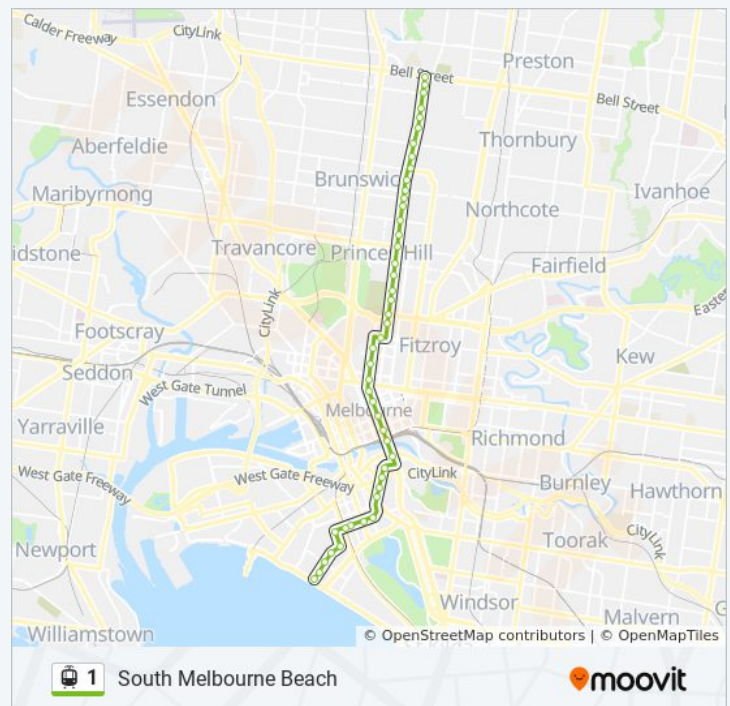

Use the Moovit App to find the closest 1 tram station near you and find out when is the next 1 tram arriving.

Direction: East Coburg

47 stops

[VIEW LINE SCHEDULE](#)

32-Beaconsfield Pde/Victoria Ave (Albert Park)

129-Moreland Rd/Holmes St (Brunswick)

130-The Avenue/Nicholson St (Coburg)

131-Rennie St/Nicholson St (Coburg)

132-Crozier St/Nicholson St (Coburg)

133-Harding St/Nicholson St (Coburg)

134-Merribell Ave/Nicholson St (Coburg)

135-Bell St/Nicholson St (Coburg)

Direction: South Melbourne Beach

47 stops

[VIEW LINE SCHEDULE](#)

135-Bell St/Nicholson St (Coburg)

134-Merribell Ave/Nicholson St (Coburg)

1 tram Time Schedule

South Melbourne Beach Route Timetable:

Wednesday	4:42 AM - 11:44 PM
Thursday	4:42 AM - 11:44 PM
Friday	4:43 AM - 11:58 PM
Saturday	12:17 AM - 11:45 PM

1 tram info

Direction: South Melbourne Beach

Stops: 47

Trip Duration: 52 min

Line Summary:

- 17-Arts Precinct/Sturt St (Southbank)
- 18-Grant St/Sturt St (Southbank)
- 19-Miles St/Sturt St (Southbank)
- 20-Kings Way/Sturt St (Southbank)
- 22-Dorcas St/Eastern Rd (South Melbourne)
- 23-Moray St/Park St (South Melbourne)
- 24-Clarendon St/Park St (South Melbourne)
- 25-Cecil St/Park St (South Melbourne)
- 26-Ferrars St/Park St (South Melbourne)
- 27-Montague St/Park St (South Melbourne)
- 28-Bridport St/Montague St (Albert Park)
- 29-Bridport St/Victoria Ave (Albert Park)
- 30-Richardson St/Victoria Ave (Albert Park)
- 31-Graham St/Victoria Ave (Albert Park)
- 32-Beaconsfield Pde/Victoria Ave (Albert Park)