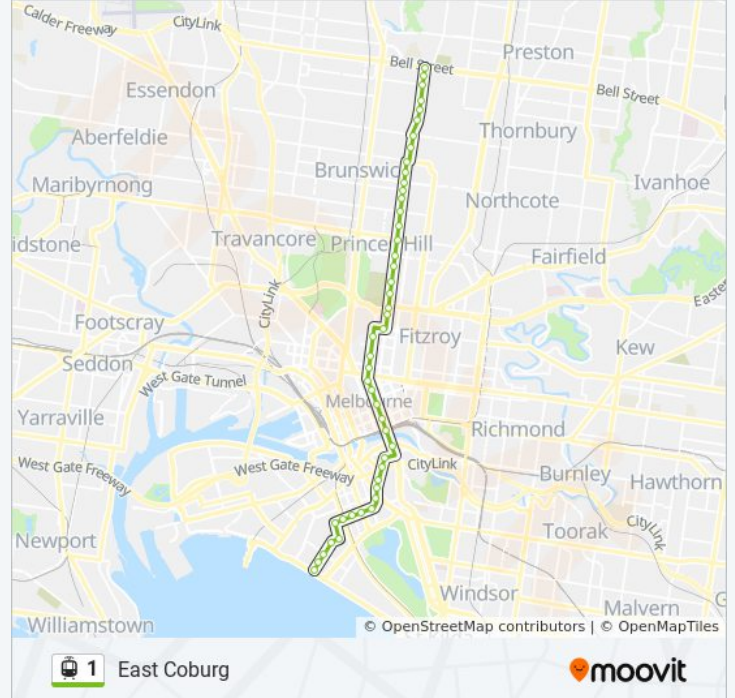

124-Victoria St/Lygon St (Brunswick East)

125-Blyth St/Lygon St (Brunswick East)

126-Stewart St/Lygon St (Brunswick East)

127-Albion St/Lygon St (Brunswick East)

128-Mitchell St/Holmes St (Brunswick East)

129-Moreland Rd/Holmes St (Brunswick)

130-The Avenue/Nicholson St (Coburg)

131-Rennie St/Nicholson St (Coburg)

132-Crozier St/Nicholson St (Coburg)

133-Harding St/Nicholson St (Coburg)

134-Merribell Ave/Nicholson St (Coburg)

135-Bell St/Nicholson St (Coburg)

Direction: South Melbourne Beach

47 stops

[VIEW LINE SCHEDULE](#)

135-Bell St/Nicholson St (Coburg)

134-Merribell Ave/Nicholson St (Coburg)

1 tram Time Schedule

South Melbourne Beach Route Timetable:

Wednesday	4:42 AM - 11:44 PM
Thursday	4:42 AM - 11:44 PM
Friday	4:43 AM - 11:58 PM
Saturday	12:17 AM - 11:45 PM

1 tram info

Direction: South Melbourne Beach

Stops: 47

Trip Duration: 52 min

Line Summary:

- 17-Arts Precinct/Sturt St (Southbank)
- 18-Grant St/Sturt St (Southbank)
- 19-Miles St/Sturt St (Southbank)
- 20-Kings Way/Sturt St (Southbank)
- 22-Dorcas St/Eastern Rd (South Melbourne)
- 23-Moray St/Park St (South Melbourne)
- 24-Clarendon St/Park St (South Melbourne)
- 25-Cecil St/Park St (South Melbourne)
- 26-Ferrars St/Park St (South Melbourne)
- 27-Montague St/Park St (South Melbourne)
- 28-Bridport St/Montague St (Albert Park)
- 29-Bridport St/Victoria Ave (Albert Park)
- 30-Richardson St/Victoria Ave (Albert Park)
- 31-Graham St/Victoria Ave (Albert Park)
- 32-Beaconsfield Pde/Victoria Ave (Albert Park)