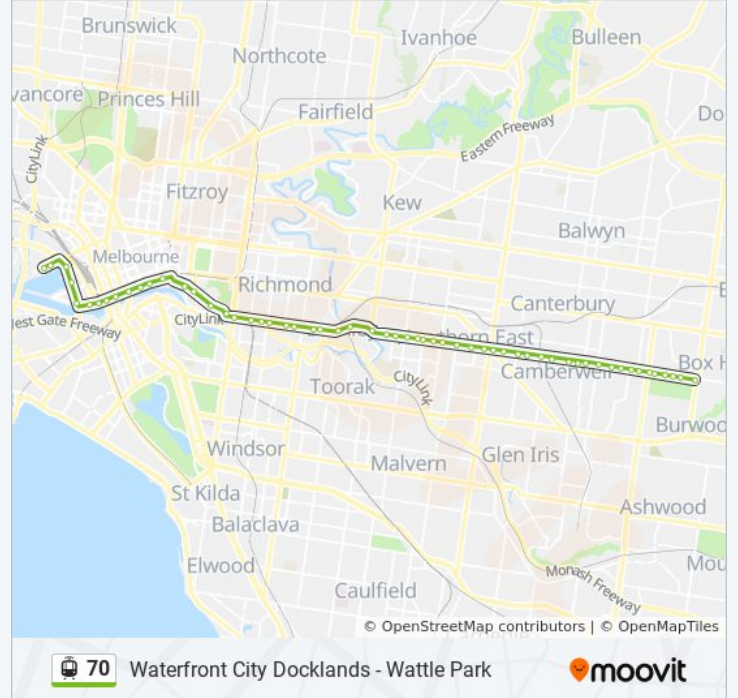

(Hawthorn East)

38-Hastings Rd/Riversdale Rd (Hawthorn East)

37-Tooronga Rd/Riversdale Rd (Hawthorn East)

36-Auburn Rd/Riversdale Rd (Hawthorn East)

35-Robinson Rd/Riversdale Rd (Hawthorn)

34-Kooyongkoot Rd/Riversdale Rd (Hawthorn)

33-Berkeley St/Riversdale Rd (Hawthorn)

32-Glenferrie Rd/Riversdale Rd (Hawthorn)

31-Fordholm Rd/Riversdale Rd (Hawthorn)

30-Through St/Riversdale Rd (Hawthorn)

29-Power St/Riversdale Rd (Hawthorn)

18-Yarra Bvd/Swan St (Burnley)

17-Madden Gr/Swan St (Burnley)

16-Park Gr/Swan St (Burnley)

15-Stawell St/Swan St (Burnley)

13-Edinburgh St/Swan St (Burnley)

12-Coppin St/Swan St (Richmond)

11-Church St/Swan St (Richmond)

10-Swan Street Shopping Centre/Swan St
(Richmond)

9-Lennox St/Swan St (Richmond)

8-Richmond Station/Swan St (Richmond)

7d-Olympic Boulevard (Melbourne City)

7c-Mcg Gates 4-7/John Cain Arena (Melbourne
City)

7b-Rod Laver Arena/Mcg Gates 1-3 (Melbourne
City)

7a-William Barak Bridge/Melbourne Park
(Melbourne City)

6-Russell St/Flinders St (Melbourne City)

5-Swanston St/Flinders St (Melbourne City)

4-Elizabeth St/Flinders St (Melbourne City)

3-Market St/Flinders St (Melbourne City)

2-Melbourne Aquarium/Flinders St (Melbourne
City)