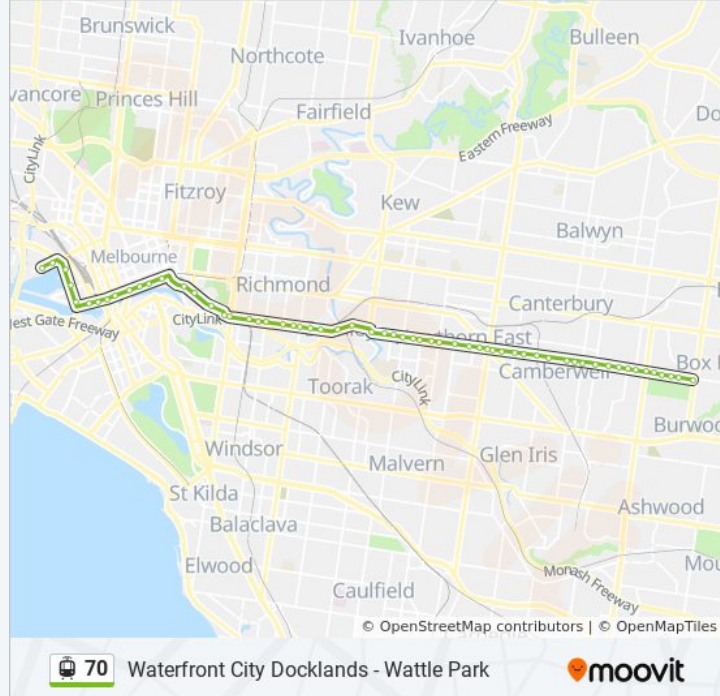

35-Robinson Rd/Riversdale Rd (Hawthorn)

36-Auburn Rd/Riversdale Rd (Hawthorn East)

37-Tooronga Rd/Riversdale Rd (Hawthorn East)

38-Hastings Rd/Riversdale Rd (Hawthorn East)

39-Camberwell Tram Depot/Riversdale Rd (Hawthorn East)

40-Camberwell Junction/Riversdale Rd (Hawthorn East)

41-Camberwell Market/517 Riversdale Rd (Camberwell)

42-Fermanagh Rd/Riversdale Rd (Camberwell)

43-Trafalgar Rd/Riversdale Rd (Camberwell)

44-Derby St/Riversdale Rd (Camberwell)

46-Spencer Rd/Riversdale Rd (Canterbury)

47-Willow Gr/Riversdale Rd (Canterbury)

48-Cooloongatta Rd/Riversdale Rd (Camberwell)

49-Glyndon Rd/Riversdale Rd (Camberwell)

50-Wattle Valley Rd/Riversdale Rd (Canterbury)

51-Highfield Rd/Riversdale Rd (Canterbury)

52-Lockhart St/Riversdale Rd (Camberwell)

53-Essex Rd/Riversdale Rd (Surrey Hills)

54-Through Rd/Riversdale Rd (Surrey Hills)

55-Union Rd/Riversdale Rd (Surrey Hills)