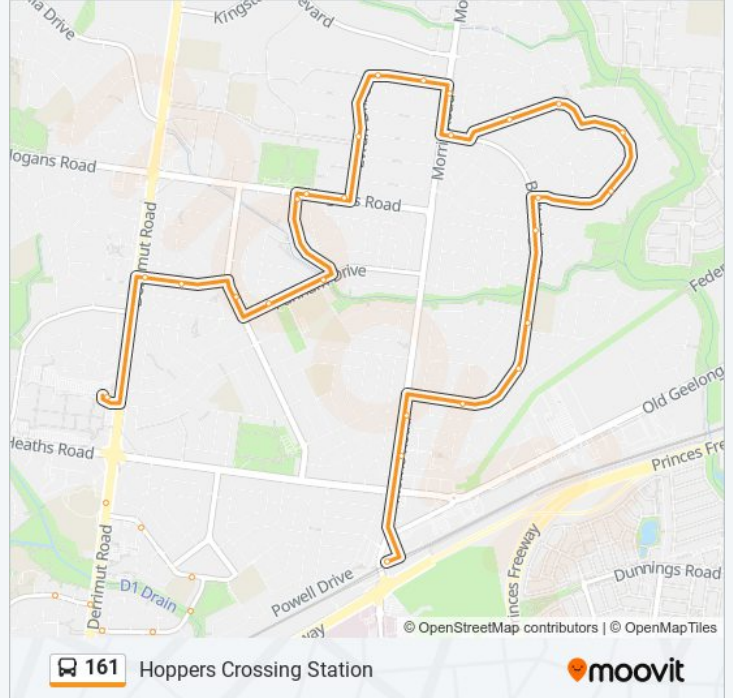

Rosella Ave/Kookaburra Ave (Werribee)

Sibley St/Kookaburra Ave (Werribee)

Nightingale Dr/Kookaburra Ave (Werribee)

Owen Ct/Kookaburra Ave (Werribee)

Derrimut Rd/Kookaburra Ave (Werribee)

Derrimut Rd/Willmott Dr (Hoppers Crossing)

Peacock St/Willmott Dr (Hoppers Crossing)

Huntingfield Dr/Willmott Dr (Hoppers Crossing)

Warringa Park School/Warringa Cres (Hoppers Crossing)

Yarrabee Dr/Warringa Cres (Hoppers Crossing)

Heathdale Christian College/Derrimut Rd (Hoppers Crossing)

Werribee Plaza/Derrimut Rd (Hoppers Crossing)

Derrimut Rd/Cameron Dr (Hoppers Crossing)

Sier Ave/Cameron Dr (Hoppers Crossing)

Julier Cres/Mossfiel Dr (Hoppers Crossing)

Stella Way/Pannam Dr (Hoppers Crossing)

Hoppers Crossing Sec Col/Pannam Dr (Hoppers Crossing)

Hogans Rd/Cumming Dr (Hoppers Crossing)

Saddington Ave/Hogans Rd (Hoppers Crossing)

Evrah Dr/Hogans Rd (Hoppers Crossing)

Sycamore St/Evrah Dr (Hoppers Crossing)

Amstel Ct/Evrah Dr (Hoppers Crossing)

Erica Ct/Evrah Dr (Hoppers Crossing)

Evrah Dr/Morris Rd (Hoppers Crossing)

Morris Rd/Bellbridge Dr (Hoppers Crossing)

Coolabah Cres/Maple Cres (Hoppers Crossing)

Grevillea Cres/Maple Cres (Hoppers Crossing)

Walnut Way/Birchwood Bvd (Hoppers Crossing)

Stephen Ct/Birchwood Bvd (Hoppers Crossing)

Bellbridge Dr/Birchwood Bvd (Hoppers Crossing)

Nicklaus Dr/Bellbridge Dr (Hoppers Crossing)