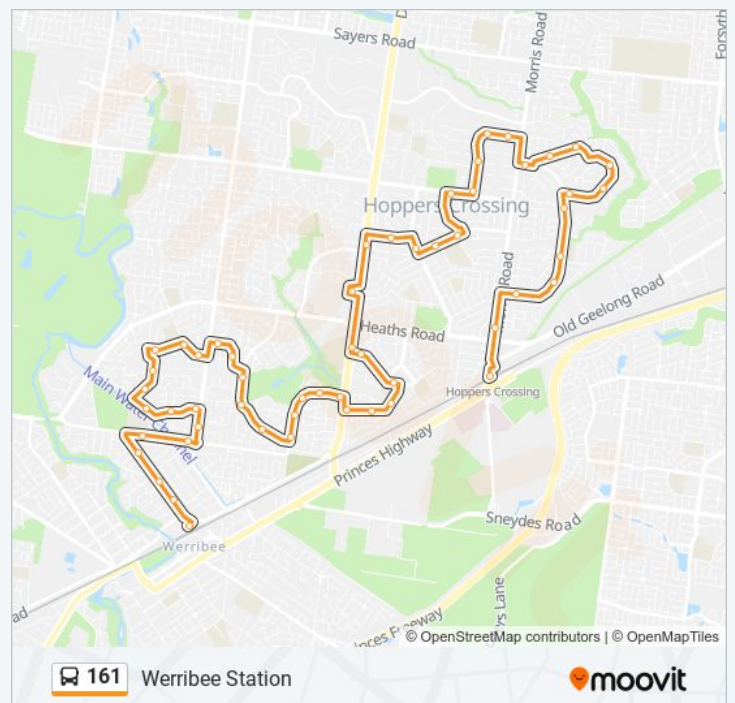

Use the Moovit App to find the closest 161 bus station near you and find out when is the next 161 bus arriving.

Direction: Hoppers Crossing Station

58 stops

[VIEW LINE SCHEDULE](#)

- Werribee Station/Manly St (Werribee)
- Dewan Ave/Market Rd (Werribee)
- Centre Ave/Market Rd (Werribee)
- Deborah St/Market Rd (Werribee)
- Willow St/Market Rd (Werribee)
- Wyndham Central College/120 Shaws Rd (Werribee)
- Ventosa Way/Shaws Rd (Werribee)
- Werribee Village Sc/Tarneit Rd (Hoppers Crossing)
- Tarneit Rd/Parramatta Rd (Werribee)
- Wilson Reserve/Parramatta Rd (Werribee)
- Torrens St/Parramatta Rd (Werribee)
- Riverdene Store/Derwent Rd (Werribee)
- Purchas St/Derwent Rd (Werribee)
- Potomac Cl/Danube Dr (Werribee)
- Danube Dr/Thames Bvd (Werribee)
- Trent Cl/Thames Bvd (Werribee)
- Bower Dr/Cassowary Ave (Werribee)
- Songlark Cres/Cassowary Ave (Werribee)
- Cassowary Ave/Rosella Ave (Werribee)
- Jay Ct/Rosella Ave (Werribee)
- Newbury St/Rosella Ave (Werribee)

Morris Rd/Bellbridge Dr (Hoppers Crossing)

Erica Ct/Evrah Dr (Hoppers Crossing)

Amstel Ct/Evrah Dr (Hoppers Crossing)

Crana Ct/Evrah Dr (Hoppers Crossing)

Hogans Rd/Evrah Dr (Hoppers Crossing)

Saddington Ave/Hogans Rd (Hoppers Crossing)

Hoppers Crossing Sec Col/Pannam Dr (Hoppers Crossing)

Stella Way/Pannam Dr (Hoppers Crossing)

Bourke Cres/Mossfiel Dr (Hoppers Crossing)

161 bus Time Schedule

Werribee Station Route Timetable:

| | |
|-----------|---------------|
| Sunday | 08:09 - 21:01 |
| Monday | 05:45 - 21:01 |
| Tuesday | 05:45 - 21:01 |
| Wednesday | 05:45 - 21:01 |
| Thursday | 05:45 - 21:01 |
| Friday | 05:45 - 21:01 |
| Saturday | 07:09 - 21:01 |

161 bus Info

Direction: Werribee Station

Stops: 54

Trip Duration: 54 min

Line Summary:

161 Werribee Station

moovit

Sier Ave/Cameron Dr (Hoppers Crossing)