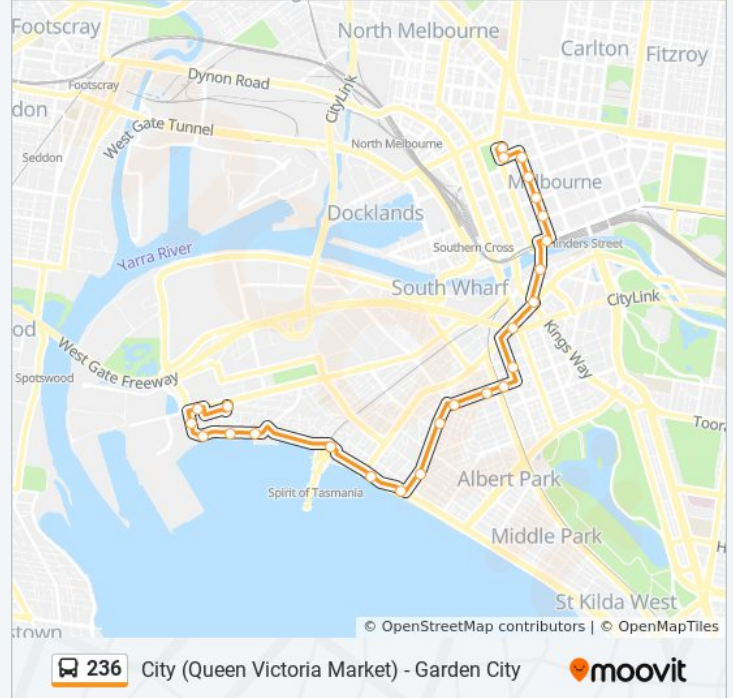

Barak Rd/The Boulevard (Port Melbourne)

Cumberland Rd/The Boulevard (Port Melbourne)

Sandridge Life Saving Club/The Boulevard (Port Melbourne)

Perce White Reserve/Todd Rd (Port Melbourne)

Pye St/Williamstown Rd (Port Melbourne)

Garden City/Centre Ave (Port Melbourne)

236 bus time schedules and route maps are available in an offline PDF at moovitapp.com. Use the [Moovit App](#) to see live bus times, train schedule or subway schedule, and step-by-step directions for all public transit in Melbourne.

[About Moovit](#) • [MaaS Solutions](#) • [Supported Countries](#) • [Mooviter Community](#)

© 2024 Moovit - All Rights Reserved

Check Live Arrival Times