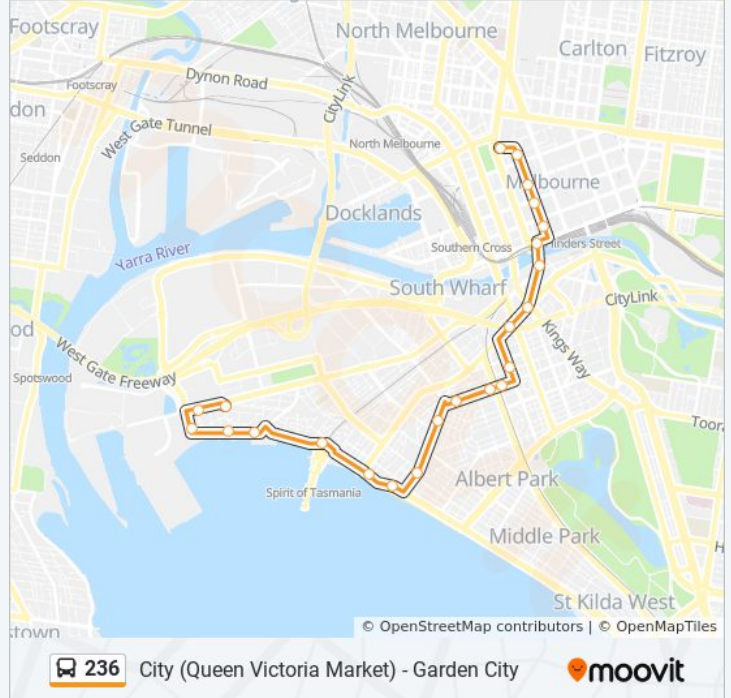

 236

Garden City - City (Queen Victoria Market)

Get The App

The 236 bus line (Garden City - City (Queen Victoria Market)) has 2 routes. For regular weekdays, their operation hours are:

(1) City (Queen Victoria Market): 6:15 AM - 6:55 PM (2) Garden City: 6:50 AM - 6:55 PM

Use the Moovit App to find the closest 236 bus station near you and find out when is the next 236 bus arriving.

**Direction: City (Queen Victoria Market)**

22 stops

[VIEW LINE SCHEDULE](#)

- Garden City/Centre Ave (Port Melbourne)
- Pye St/Williamstown Rd (Port Melbourne)
- Perce White Reserve/Todd Rd (Port Melbourne)
- Sandridge Life Saving Club/The Boulevard (Port Melbourne)
- Barak Rd/The Boulevard (Port Melbourne)
- Port Melbourne Station/Beach St (Port Melbourne)
- Dow St/Beach St (Port Melbourne)
- Johnston St/Beaconsfield Pde (Port Melbourne)
- Graham St/Pickles St (Port Melbourne)
- Bridge St/Pickles St (Port Melbourne)
- Iffla St/Dorcas St (South Melbourne)
- Coote St/Dorcas St (South Melbourne)
- Ferrars St/Dorcas St (South Melbourne)
- South Melbourne Market/Cecil St (South Melbourne)
- Clarendon St/City Rd (Southbank)
- City Rd/Queens Bridge St (Southbank)
- Casino/Southbank/Queens Bridge St (Southbank)
- Flinders St/Queens Bridge St (Melbourne City)
- Flinders Lane/Queen St (Melbourne City)

**236 bus Info**

**Direction:** City (Queen Victoria Market)

**Stops:** 22

**Trip Duration:** 31 min

**Line Summary:**

Bourke St/Queen St (Melbourne City)

Lonsdale St/Queen St (Melbourne City)

A'Beckett St/Queen St (Melbourne City)

### Direction: Garden City

23 stops

[VIEW LINE SCHEDULE](#)

William St/A'Beckett St (Melbourne City)

Lonsdale St/Queen St (Melbourne City)

Bourke St/Queen St (Melbourne City)

Collins St/Queen St (Melbourne City)