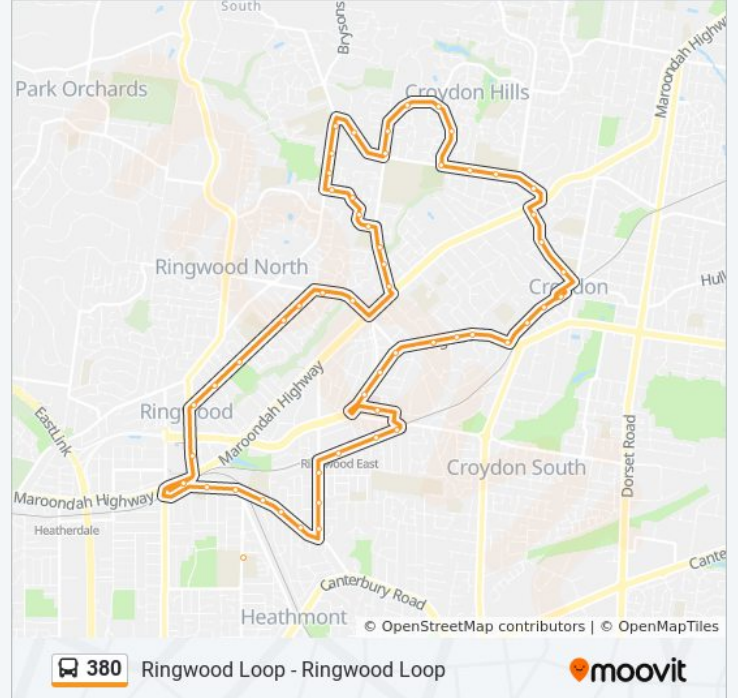

Leena Ct/Warranwood Rd (Warranwood)

Warranwood Rd/Wonga Rd (Warranwood)

Djundaly Rise/Wonga Rd (Ringwood)

Quambee Reserve/Wonga Rd (Ringwood)

Wonga Rd/Mundara Dr (Ringwood)

Frodsham Rd/Mundara Dr (Ringwood)

18 Mundara Dr (Ringwood)

Berala Ct/Mundara Dr (Ringwood)

Chesney Dr/Kalinda Rd (Ringwood)

26 Kalinda Rd (Ringwood)

Maroondah Hwy/Kalinda Rd (Ringwood)

19 Oban Rd (Ringwood)

Hugh St/Oban Rd (Ringwood)

Nestan Dr/Mullum Mullum Rd (Ringwood)

Jeffrey Dr/Mullum Mullum Rd (Ringwood)

Fyfe Ave/Mullum Mullum Rd (Ringwood)

Oliver St/Mullum Mullum Rd (Ringwood)

Warrandyte Rd/Mullum Mullum Rd (Ringwood)

Eastland Sc/Warrandyte Rd (Ringwood)

Ringwood Station/Maroondah Hwy (Ringwood)

### Direction: Ringwood Loop

58 stops

[VIEW LINE SCHEDULE](#)

Ringwood Station/Maroondah Hwy (Ringwood)

Eastland Sc/Ringwood St (Ringwood)

Bourke St/Ringwood St (Ringwood)

Woodside Ave/Warrandyte Rd (Ringwood)