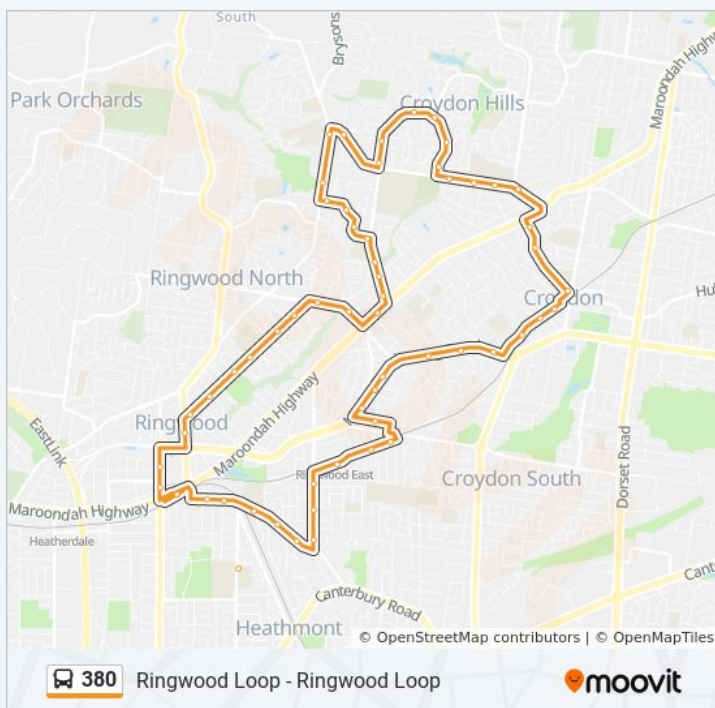

### 380 bus Info

**Direction:** Ringwood Loop

**Stops:** 55

**Trip Duration:** 49 min

**Line Summary:**

Mingara Ret Village/Wicklow Ave (Croydon)

Glenora Ave/Wicklow Ave (Croydon)

Croydon Ps/Kent Ave (Croydon)

### Direction: Ringwood Loop

58 stops

[VIEW LINE SCHEDULE](#)

Ringwood Station/Maroondah Hwy (Ringwood)

Eastland Sc/Ringwood St (Ringwood)

Bourke St/Ringwood St (Ringwood)

Woodside Ave/Warrandyte Rd (Ringwood)

### 380 bus Time Schedule

Ringwood Loop Route Timetable:

Sunday	7:48 AM - 6:48 PM
Monday	6:48 AM - 8:48 PM
Tuesday	5:37 AM - 10:45 PM
Wednesday	5:37 AM - 10:45 PM
Thursday	5:37 AM - 10:45 PM
Friday	7:48 AM - 6:48 PM
Saturday	6:48 AM - 8:48 PM

### 380 bus Info

**Direction:** Ringwood Loop

**Stops:** 58

**Trip Duration:** 49 min

**Line Summary:**

Peachwood Pl/Narr-Maen Dr (Croydon Hills)  
Narr-Maen Dr/Plymouth Rd (Croydon Hills)  
Mcadam Sq/Plymouth Rd (Croydon)  
Luther College/Plymouth Rd (Croydon)  
Plymouth Rd/Yarra Rd (Croydon)  
Eva Ct/Kent Ave (Croydon)  
Somerset Cres/Kent Ave (Croydon)  
Croydon Ps/Kent Ave (Croydon)  
Glenora Ave/Wicklow Ave (Croydon)  
Mingara Ret Village/Wicklow Ave (Croydon)  
Wicklow Ave/Mt. Dandenong Rd (Croydon)  
Clegg Ave/Mt. Dandenong Rd (Croydon)  
Kirra Ct/Mt. Dandenong Rd (Croydon)  
146 Mt. Dandenong Rd (Ringwood East)  
Valda Ave/Mt. Dandenong Rd (Ringwood East)  
Maroondah Hospital/Mt. Dandenong Rd  
(Ringwood East)  
Maroondah Hospital/Grey St (Ringwood East)  
Highton St/Railway Ave (Ringwood East)  
Smithdene Ave/Railway Ave (Ringwood East)  
Ringwood East Station/Railway Ave (Ringwood  
East)  
Knaith Rd/Dublin Rd (Ringwood East)  
Shasta Ave/Dublin Rd (Ringwood East)  
Green St/Dublin Rd (Ringwood East)  
Fremont St/Bedford Rd (Heathmont)  
Myrtle Ave/Bedford Rd (Heathmont)  
Lena Gr/Bedford Rd (Ringwood)  
Aquinas College/Great Ryrie St (Ringwood)  
Ford St/Bedford Rd (Ringwood)  
Wilana St/Bedford Rd (Ringwood)  
Ringwood Station/Maroondah Hwy (Ringwood)