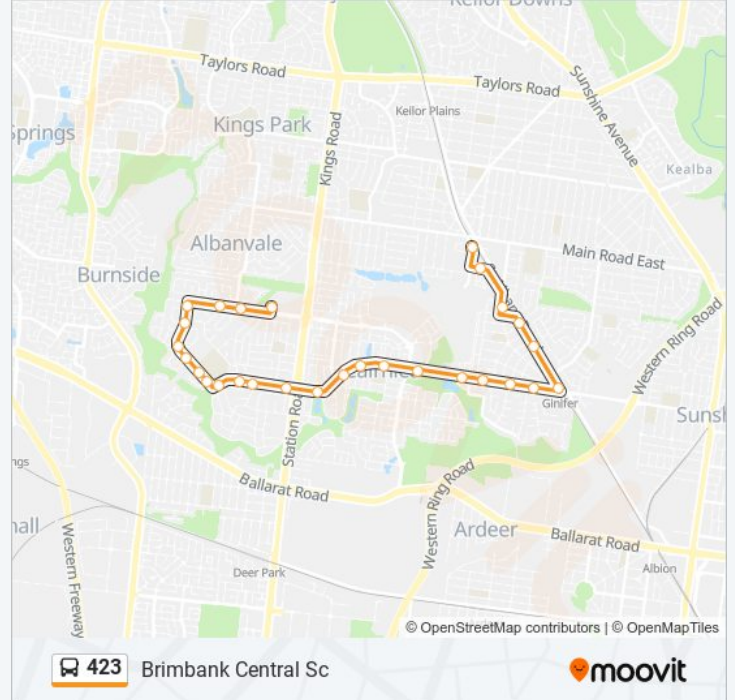

Use the Moovit App to find the closest 423 bus station near you and find out when is the next 423 bus arriving.

Direction: Brimbank Central Sc

28 stops

[VIEW LINE SCHEDULE](#)

- St Albans Station/Mckechnie St (St Albans)
- Bingo Centre/Gratz St (St Albans)
- Batten St/Gooding St (St Albans)
- Kingsley St/Willaton St (St Albans)
- Cox St/Willaton St (St Albans)
- Ginifer Station/Willaton St (St Albans)
- Clare St/Furlong Rd (St Albans)
- Browne Ave/Furlong Rd (St Albans)
- Levenia St/Furlong Rd (St Albans)
- Persini Cres/Furlong Rd (Cairnlea)
- Cairnlea Dr/Furlong Rd (Cairnlea)
- Cairnlea Park Primary School/Furlong Rd (Cairnlea)
- Woolshed Ave/Furlong Rd (Cairnlea)
- 36 Furlong Rd (Cairnlea)
- Station Road North Wetland/Furlong Rd (Cairnlea)
- Porter Ct/Billingham Rd (Deer Park)
- Murphy St/Billingham Rd (Deer Park)
- Stevenston St/Billingham Rd (Deer Park)
- Vusc Deer Park Campus/Billingham Rd (Deer Park)
- Billingham Rd/Tamar Dr (Deer Park)

423 bus Info

Direction: Brimbank Central Sc

Stops: 28

Trip Duration: 19 min

Line Summary:

Leighton Cres/Tamar Dr (Deer Park)

Warrington Cres/Tamar Dr (Deer Park)

Peterborough Cres/Tamar Dr (Deer Park)

Aycliffe Dr/Tamar Dr (Deer Park)

Neale Rd/Tamar Dr (Deer Park)

Aycliffe Dr/Neale Rd (Deer Park)

Angelique Gr/Neale Rd (Deer Park)

Brimbank Central Sc/Neale Rd (Deer Park)

Direction: St Albans Station

27 stops

Direction: St Albans Station

Stops: 27

Trip Duration: 20 min

Line Summary:

Persini Cres/Furlong Rd (Cairnlea)

Levenia St/Furlong Rd (St Albans)

Cox St/Furlong Rd (St Albans)

Clare St/Furlong Rd (St Albans)