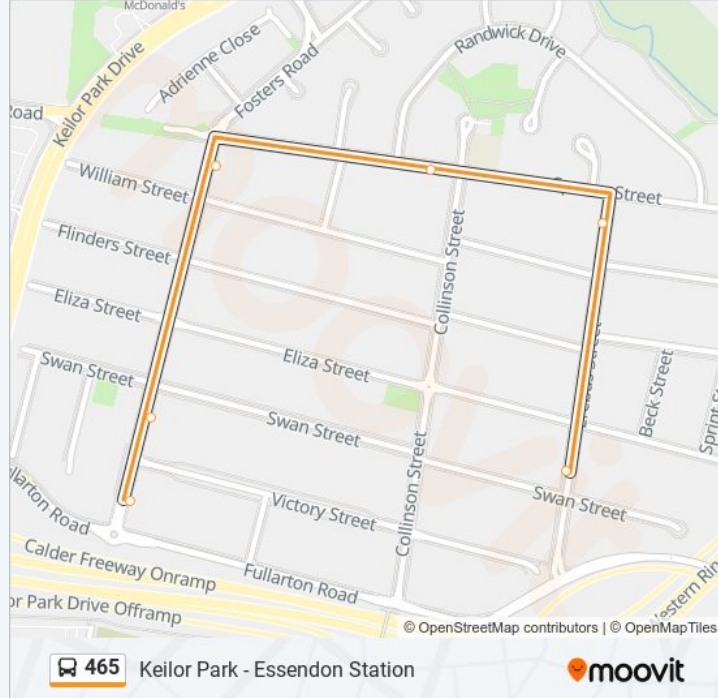

Direction: Essendon Station

34 stops

[VIEW LINE SCHEDULE](#)

- Swan St/Erebus St (Keilor Park)
- Spence St/Erebus St (Keilor Park)
- Collinson St/Spence St (Keilor Park)
- Spence St/Fosters Rd (Keilor Park)
- Swan St/Fosters Rd (Keilor Park)
- Fullarton Rd/Fosters Rd (Keilor Park)
- Collinson St/Fullarton Rd (Keilor Park)
- Erebus St/Fullarton Rd (Keilor Park)
- Roberts Rd/Fullarton Rd (Airport West)
- Knighton Ave/Fullarton Rd (Airport West)
- Wyong St/Woorite Pl (Keilor East)
- Tuppal Pl/Milleara Rd (Keilor East)
- Wunnamurra Dr/Milleara Rd (Keilor East)
- Clarks Rd/Milleara Rd (Keilor East)
- Keilor Park Dr/Milleara Rd (Keilor East)
- Groves St/Milleara Rd (Keilor East)
- The Crossway/Milleara Rd (Keilor East)
- Milleara Sc/Milleara Rd (Keilor East)
- Fawkner Cres/Buckley St (Keilor East)
- Quinn Gr/Buckley St (Keilor East)
- Phillip Rd/Buckley St (Keilor East)
- Dickson St/Buckley St (Keilor East)

465 bus Info

Direction: Keilor Park

Stops: 30

Trip Duration: 18 min

Line Summary:

Quinn Gr/Buckley St (Avondale Heights)

Milleara Rd/Buckley St (Avondale Heights)

Milleara Sc/Milleara Rd (Keilor East)

The Crossway/Milleara Rd (Keilor East)

Groves St/Milleara Rd (Keilor East)

Warren Ct/Milleara Rd (Keilor East)

Bradman Bvd/Milleara Rd (Keilor East)

Berembong Dr/Milleara Rd (Keilor East)

Tuppal Pl/Milleara Rd (Keilor East)

Wingara Ave/Woorite Pl (Keilor East)

Moorna Dr/Fullarton Rd (Airport West)

Roberts Rd/Fullarton Rd (Keilor Park)

Swan St/Erebus St (Keilor Park)

465 bus time schedules and route maps are available in an offline PDF at moovitapp.com. Use the [Moovit App](#) to see live bus times, train schedule or subway schedule, and step-by-step directions for all public transit in Melbourne.