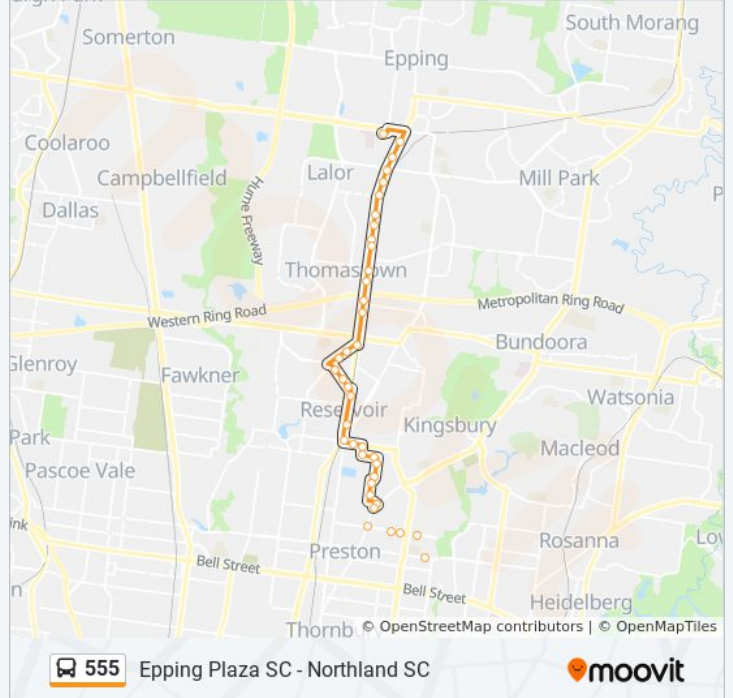

555 bus Info

Direction: Epping Plaza Sc

Stops: 38

Trip Duration: 45 min

Line Summary:

- Asquith St/Hughes Pde (Reservoir)
- High St/Hughes Pde (Reservoir)
- Settlement Rd/High St (Thomastown)
- Austarc Ave/High St (Thomastown)
- Spring St/High St (Thomastown)
- Thomastown Station/High St (Thomastown)
- Westall St/High St (Thomastown)
- Travers St/High St (Thomastown)
- Howell St/High St (Lalor)
- Robert St/High St (Lalor)
- Lalor Station/High St (Lalor)
- Kiama Dr/High St (Lalor)
- Childs Rd/High St (Lalor)
- Jovic Rd/High St (Epping)
- Epping Plaza Sc/High St (Epping)
- Epping Plaza Sc/Cooper St (Epping)

Direction: Northland Sc

37 stops

[VIEW LINE SCHEDULE](#)

- Epping Plaza Sc/Cooper St (Epping)
- Northern Hospital/Cooper St (Epping)
- Cooper St/High St (Epping)
- Jovic Rd/High St (Epping)
- Childs Rd/High St (Lalor)
- Kiama Dr/High St (Lalor)
- Lalor Station/High St (Lalor)
- Robert St/High St (Lalor)
- Howell St/High St (Lalor)
- Travers St/High St (Thomastown)
- Chappell St/High St (Thomastown)
- Thomastown Station/High St (Thomastown)
- Newton St/High St (Thomastown)

555 bus Info

Direction: Northland Sc

Stops: 37

Trip Duration: 43 min

Line Summary:

Settlement Rd/High St (Thomastown)

Keon Park Railway Station/High St (Thomastown)

Asquith St/Hughes Pde (Reservoir)

Tyler St/Oakhill Ave (Reservoir)

Plenty Rd/Tyler St (Preston)

Tyler St/Mccoll St (Preston)

Madeline St/Mccoll St (Preston)

Wood St/Mccoll St (Preston)

Highview Rd/Wood St (Preston)

Donald St/Wood St (Preston)