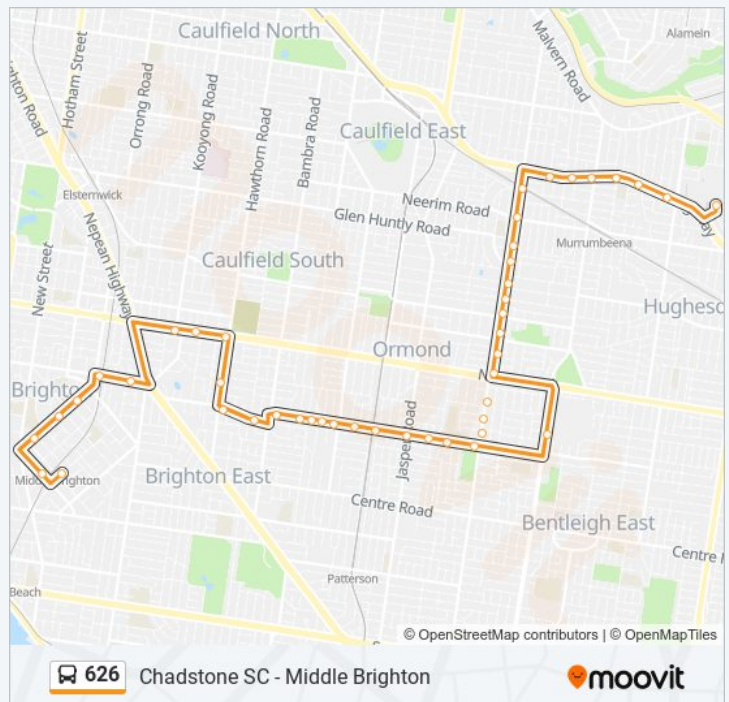

Chadstone Shopping Centre/Eastern Access Rd (Malvern East)

Direction: Middle Brighton

44 stops

[VIEW LINE SCHEDULE](#)

Chadstone Shopping Centre/Eastern Access Rd (Malvern East)

Hooper St/Dandenong Rd (Murrumbeena)

Whitmuir Rd/Mckinnon Rd (Mckinnon)

Capitol Ave/Mckinnon Rd (Mckinnon)

Thomas St/Mckinnon Rd (Brighton East)

Caramar Ave/Union St (Brighton East)

Little Brighton Reserve/Union St (Brighton East)

Alexander St/Hawthorn Rd (Brighton East)

Hawthorn Rd/North Rd (Brighton East)

Landcox St/North Rd (Brighton East)

626 bus Info

Direction: Middle Brighton

Stops: 44

Trip Duration: 44 min

Line Summary:

Milroy St/North Rd (Gardenvale)

Hillcrest Ave/Bay St (Brighton)

North Brighton Station/Bay St (Brighton)

Firbank Grammar/St Andrews St (Brighton)

Boxshall St/St Andrews St (Brighton)

Church St/St Andrews St (Brighton)

Munro St/Well St (Brighton)