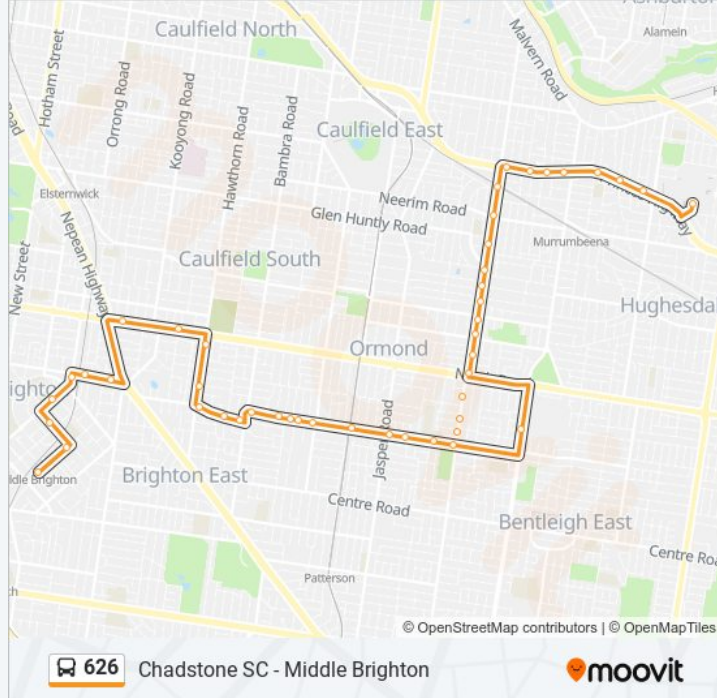

Moonya Rd/Koornang Rd (Carnegie)

Munro Ave/Koornang Rd (Carnegie)

Centre Rd/Koornang Rd (Carnegie)

Neerim Rd/Koornang Rd (Carnegie)

Carnegie Railway Station/Koornang Rd (Carnegie)

Darling Rd/Princes Hwy (Malvern East)

Serrell St/Princes Hwy (Malvern East)

Karma Ave/Princes Hwy (Malvern East)

Belgrave Rd/Princes Hwy (Malvern East)

Bruce St/Dandenong Rd (Malvern East)

Sydare Ave/Dandenong Rd (Malvern East)

Alma St/Dandenong Rd (Malvern East)

Chadstone Shopping Centre/Eastern Access Rd (Malvern East)

Direction: Middle Brighton

44 stops

[VIEW LINE SCHEDULE](#)

Chadstone Shopping Centre/Eastern Access Rd (Malvern East)

Hooper St/Dandenong Rd (Murrumbeena)

Wilson St/Dandenong Rd (Murrumbeena)

Hobart Rd/Dandenong Rd (Murrumbeena)

626 bus Time Schedule

Middle Brighton Route Timetable:

Sunday	07:48 - 21:05
Monday	06:41 - 21:16
Tuesday	06:41 - 21:16
Wednesday	06:41 - 21:16
Thursday	06:41 - 21:16
Friday	06:41 - 21:16