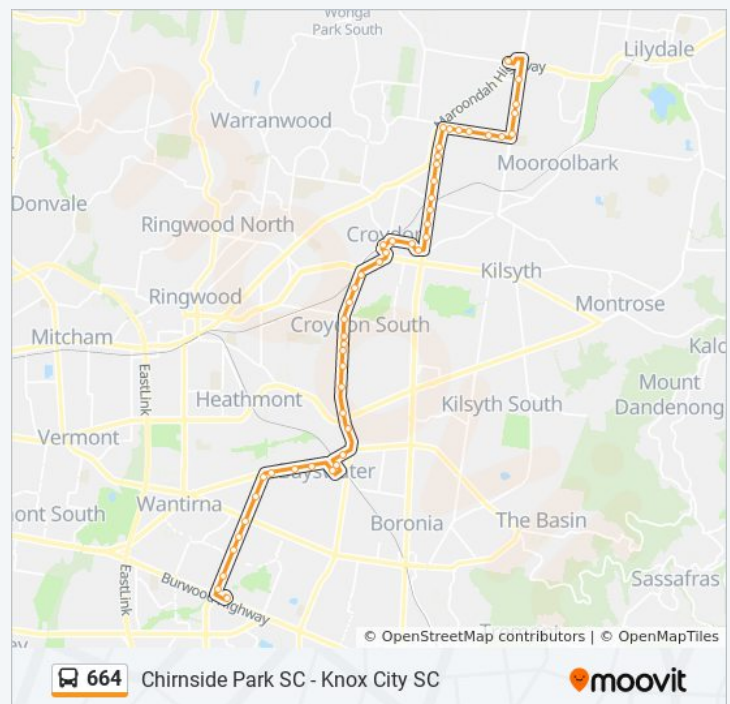

Chirnside Park Sc/Maroondah Hwy (Chirnside Park)

Direction: Knox City Sc

54 stops

[VIEW LINE SCHEDULE](#)

Chirnside Park Sc/Maroondah Hwy (Chirnside Park)

Partridge Way/Manchester Rd (Mooroolbark)

Batterbee Dr/Manchester Rd (Mooroolbark)

Erskine Rdge/Manchester Rd (Mooroolbark)

Shadowplay Rd/Manchester Rd (Mooroolbark)

Numeralla St/Bellara Dr (Mooroolbark)

Monomeith St/Bellara Dr (Mooroolbark)

Kiama Ct/Bellara Dr (Mooroolbark)

Brushy Creek Trail/Bellara Dr (Croydon)

Nareen Ct/Bellara Dr (Croydon)

Dorset Rd/Bellara Dr (Croydon)

The Range Bvd/Dorset Rd (Croydon)

Opp 76 Dorset Rd (Croydon)

Golf Links Rd/Dorset Rd (Croydon)

Malseed St/Dorset Rd (Croydon)

Lincoln Rd/Dorset Rd (Croydon)

Newhaven Lane/Dorset Rd (Croydon)

Moore Ave/Dorset Rd (Croydon)

Haig St/Dorset Rd (Croydon)

Croydon Station/Railway Gr (Croydon)

Main St/Devon St (Croydon)

Lusher Rd/Mt. Dandenong Rd (Croydon)

Mt Dandenong Rd/Bayswater Rd (Croydon)

Vinter Ave/Bayswater Rd (Croydon)

Ronald Rd/Bayswater Rd (Croydon)

Eastfield Rd/Bayswater Rd (Croydon South)

Belmont Rd/Bayswater Rd (Croydon South)

664 bus Time Schedule

Knox City Sc Route Timetable:

Sunday	7:42 AM - 8:41 PM
Monday	7:22 AM - 9:41 PM
Tuesday	5:33 AM - 9:33 PM
Wednesday	5:33 AM - 9:33 PM
Thursday	5:33 AM - 9:33 PM
Friday	7:42 AM - 8:41 PM
Saturday	7:22 AM - 9:41 PM

664 bus Info

Direction: Knox City Sc

Stops: 54

Trip Duration: 50 min

Line Summary: