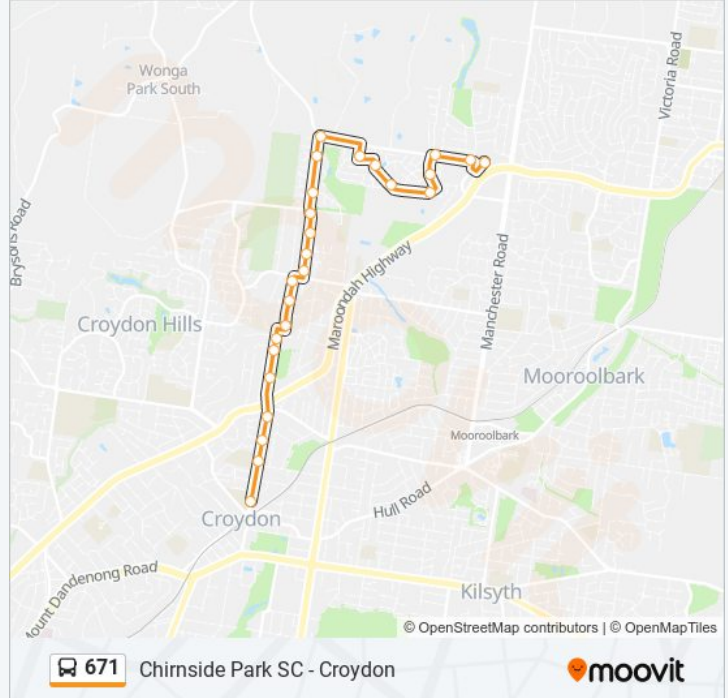

**Direction: Chirnside Park Sc**

25 stops

[VIEW LINE SCHEDULE](#)

- Croydon Ps/Croydon Rd (Croydon)
- Croydon Community School/Croydon Rd (Croydon)
- Grandview Ave/Croydon Rd (Croydon)
- Ann St/Croydon Rd (Croydon)
- Warrien Reserve/Warrien Rd (Croydon North)
- Tatiara Ave/Warrien Rd (Croydon North)
- Baringa Rd/Warrien Rd (Croydon North)
- Palmer Ave/Patrick Ave (Croydon North)
- Wilson Con/Patrick Ave (Croydon North)
- Exeter Rd/Patrick Ave (Croydon North)
- Exeter Rd/Lyons Rd (Croydon North)
- Turkeith Cres/Lyons Rd (Croydon North)
- Griff Hunt Reserve/Lyons Rd (Croydon North)
- Holloway Rd/Lyons Rd (Croydon North)
- Roymar Ct/Brushy Park Rd (Wonga Park)
- Birch Rd/Brushy Park Rd (Wonga Park)
- Brushy Park Rd/Black Springs Rd (Wonga Park)
- Clinton Lane/Regency Rise (Chirnside Park)
- Bromley Cl/Billanook Way (Chirnside Park)
- Meadowbank Ave/Billanook Way (Chirnside Park)
- Commerford Pl/Billanook Way (Chirnside Park)

**671 bus Info**

**Direction:** Chirnside Park Sc

**Stops:** 25

**Trip Duration:** 16 min

**Line Summary:**

Delamere Dr/Yarraridge Dr (Chirnside Park)

Yarraridge Dr/Black Springs Rd (Chirnside Park)

Kimberley Dr/Black Springs Rd (Chirnside Park)

### Direction: Croydon

27 stops

[VIEW LINE SCHEDULE](#)

Chirnside Park Sc/Maroondah Hwy (Chirnside Park)

Kimberley Dr/Black Springs Rd (Chirnside Park)

Yarraridge Dr/Black Springs Rd (Chirnside Park)

Delamere Dr/Yarraridge Dr (Chirnside Park)

### 671 bus Info

**Direction:** Croydon

**Stops:** 27

**Trip Duration:** 17 min

**Line Summary:**

Palmer Ave/Patrick Ave (Croydon North)

Baringa Rd/Warrien Rd (Croydon North)

Tatiara Ave/Warrien Rd (Croydon North)