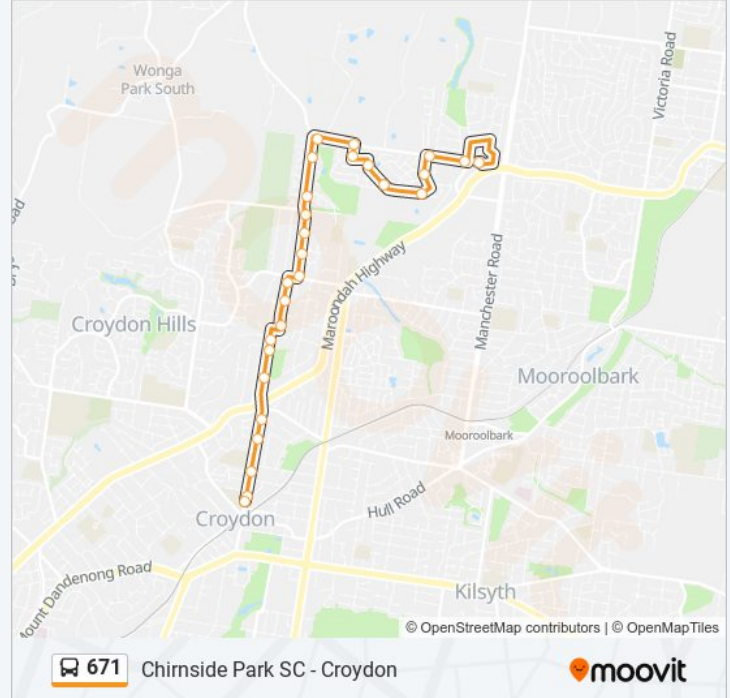

**Direction: Chirnside Park Sc**

25 stops

[VIEW LINE SCHEDULE](#)

- Croydon Ps/Croydon Rd (Croydon)
- Croydon Community School/Croydon Rd (Croydon)
- Grandview Ave/Croydon Rd (Croydon)
- Ann St/Croydon Rd (Croydon)
- Warrien Reserve/Warrien Rd (Croydon North)
- Tatiara Ave/Warrien Rd (Croydon North)
- Baringa Rd/Warrien Rd (Croydon North)
- Palmer Ave/Patrick Ave (Croydon North)
- Wilson Con/Patrick Ave (Croydon North)
- Exeter Rd/Patrick Ave (Croydon North)
- Exeter Rd/Lyons Rd (Croydon North)
- Turkeith Cres/Lyons Rd (Croydon North)
- Griff Hunt Reserve/Lyons Rd (Croydon North)
- Holloway Rd/Lyons Rd (Croydon North)
- Roymar Ct/Brushy Park Rd (Wonga Park)
- Birch Rd/Brushy Park Rd (Wonga Park)
- Brushy Park Rd/Black Springs Rd (Wonga Park)
- Clinton Lane/Regency Rise (Chirnside Park)
- Bromley Cl/Billanook Way (Chirnside Park)
- Meadowbank Ave/Billanook Way (Chirnside Park)
- Commerford Pl/Billanook Way (Chirnside Park)

### Direction: Croydon

27 stops

[VIEW LINE SCHEDULE](#)

Chirnside Park Sc/Maroondah Hwy (Chirnside Park)

Kimberley Dr/Black Springs Rd (Chirnside Park)

Yarraridge Dr/Black Springs Rd (Chirnside Park)

Delamere Dr/Yarraridge Dr (Chirnside Park)

### 671 bus Info

**Direction:** Croydon

**Stops:** 27

**Trip Duration:** 17 min

**Line Summary:**

Palmer Ave/Patrick Ave (Croydon North)

Baringa Rd/Warrien Rd (Croydon North)

Tatiara Ave/Warrien Rd (Croydon North)

Warrien Reserve/Warrien Rd (Croydon North)

Clement Cres/Croydon Rd (Croydon)

Grandview Ave/Croydon Rd (Croydon)

Samuel St/Croydon Rd (Croydon)

Croydon Ps/Croydon Rd (Croydon)

Croydon Ps/Croydon Rd (Croydon)