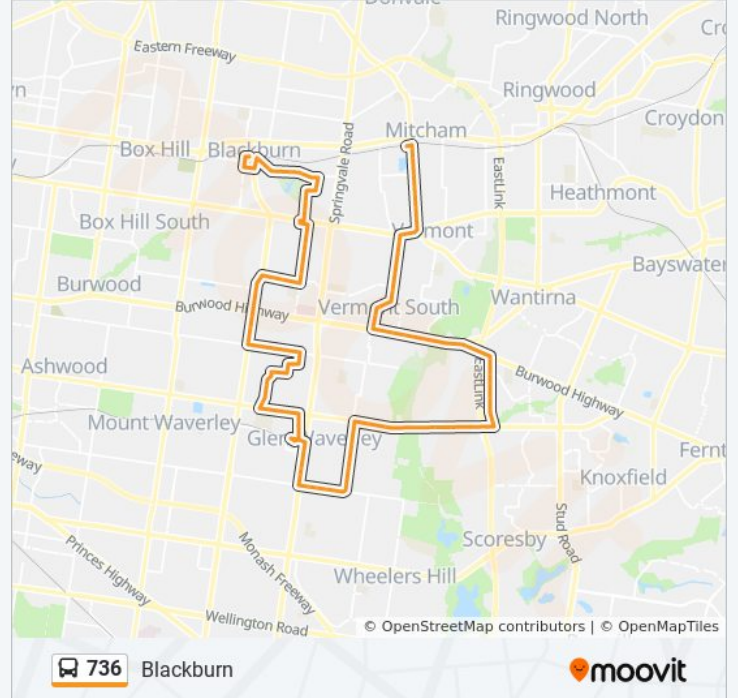

Burwood Hwy/Cathies Lane (Wantirna South)

Miriam Cl/Cathies Lane (Wantirna South)

Alexis Ct/Cathies Lane (Wantirna South)

Sylvana St/Cathies Lane (Wantirna South)

Tandragee Cl/Cathies Lane (Wantirna South)

High Street Rd/Cathies Lane (Wantirna South)

Cathies Lane/High Street Rd (Wantirna South)

Eastlink/High Street Rd (Wantirna South)

Dandenong Valley Parklands/High Street Rd
(Wantirna South)

Nortons Lane/High Street Rd (Wantirna South)

Kristen Cl/High Street Rd (Glen Waverley)

Mimosa St/High Street Rd (Glen Waverley)

High Street Rd/Gallaghers Rd (Glen Waverley)

Glen Tower Dr/Gallaghers Rd (Glen Waverley)

Arlington Dr/Gallaghers Rd (Glen Waverley)

Stirling Cres/Gallaghers Rd (Glen Waverley)

Gwingana Cres/Waverley Rd (Glen Waverley)

Viewpoint Ave/Waverley Rd (Glen Waverley)

Joyce Ave/Waverley Rd (Glen Waverley)

Jordan Gr/Waverley Rd (Glen Waverley)

St Leonards Ps/Springvale Rd (Glen Waverley)

Beacon St/Springvale Rd (Glen Waverley)

Monash Civic Centre/Springvale Rd (Glen
Waverley)

Glen Waverley Station/Railway Pde (Glen
Waverley)

The Glen Sc/Snedden Dr (Glen Waverley)

Fernhill St/High Street Rd (Glen Waverley)

Wesley College/High Street Rd (Glen Waverley)

Kwinana St/Medina Rd (Glen Waverley)

Nottingham St/Medina Rd (Glen Waverley)

Belmont Rd/Willow Ave (Glen Waverley)

Cedar Ct/Gyton Ave (Glen Waverley)