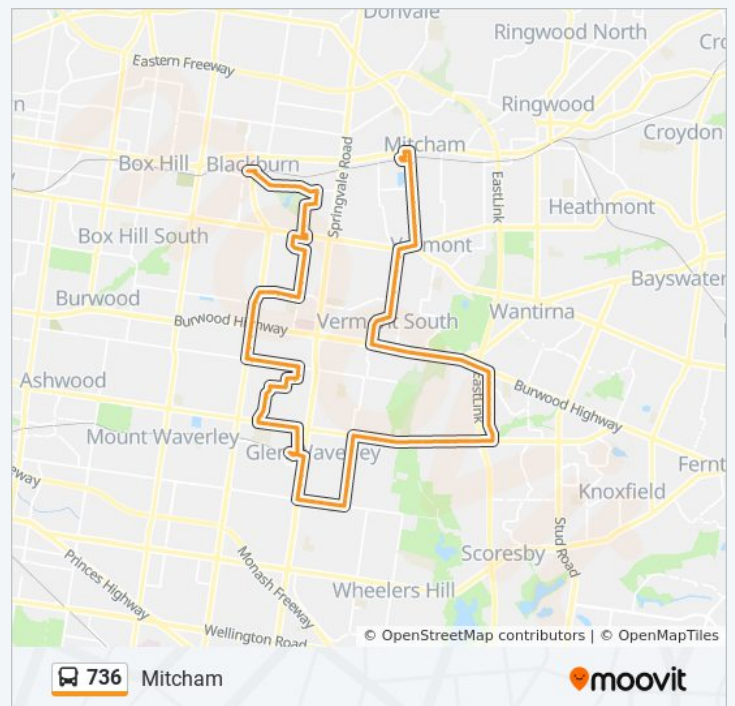

Direction: Mitcham

88 stops

[VIEW LINE SCHEDULE](#)

- Blackburn Station/South Pde (Blackburn)
- Blackburn Rd/Central Rd (Blackburn)
- Morton Park/Central Rd (Blackburn)
- Parkside St/Central Rd (Blackburn)
- Gwenda Ave/Central Rd (Blackburn)
- Cromwell Ct/Central Rd (Blackburn)
- Joyce St/Central Rd (Nunawading)
- Central Rd/Joyce St (Nunawading)
- Milton St/Joyce St (Nunawading)
- Blackburn Lake Ps/Milton St (Nunawading)
- Gerald St/Florence St (Blackburn)
- Ottawa Ave/Forest Rd (Blackburn)
- Forest Hill Sc/Canterbury Rd (Forest Hill)
- Pacific Way/Mahoneys Rd (Forest Hill)
- Paul Rd/Mahoneys Rd (Forest Hill)
- Mahoneys Reserve/Mahoneys Rd (Forest Hill)
- Romoly Dr/Mahoneys Rd (Forest Hill)
- Forest Hill College/Hawthorn Rd (Forest Hill)
- Robinlee Ave/Hawthorn Rd (Burwood East)
- Tainton Rd/Hawthorn Rd (Burwood East)
- Adrian Ave/Hawthorn Rd (Burwood East)
- Eley Rd/Blackburn Rd (Burwood East)
- Bellevue Ave/Blackburn Rd (Burwood East)
- Ray Rd/Blackburn Rd (Burwood East)
- Alice St/Blackburn Rd (Burwood East)
- Highbury Park/Blackburn Rd (Burwood East)
- Burwood East Ps/Highbury Rd (Burwood East)
- Newhaven Rd/Highbury Rd (Burwood East)
- Lincoln St/Highbury Rd (Burwood East)
- Gyton Ave/Highbury Rd (Glen Waverley)

736 bus Info**Direction:** Mitcham**Stops:** 88**Trip Duration:** 67 min**Line Summary:**

Burwood Terrace Ret Village/Highbury Rd (Glen Waverley)

Pineda Ct/Canova Dr (Glen Waverley)

Oranna Ct/Canova Dr (Glen Waverley)

Alwyn St/Mitcham Rd (Mitcham)

Carween Ave/Mitcham Rd (Mitcham)

Simpson St/Mitcham Rd (Mitcham)

Agra St/Mitcham Rd (Mitcham)

Delhi St/Mitcham Rd (Mitcham)

Mitcham Station/Calcutta St (Mitcham)

736 bus time schedules and route maps are available in an offline PDF at moovitapp.com. Use the [Moovit App](#) to see live bus times, train schedule or subway schedule, and step-by-step directions for all public transit in Melbourne.