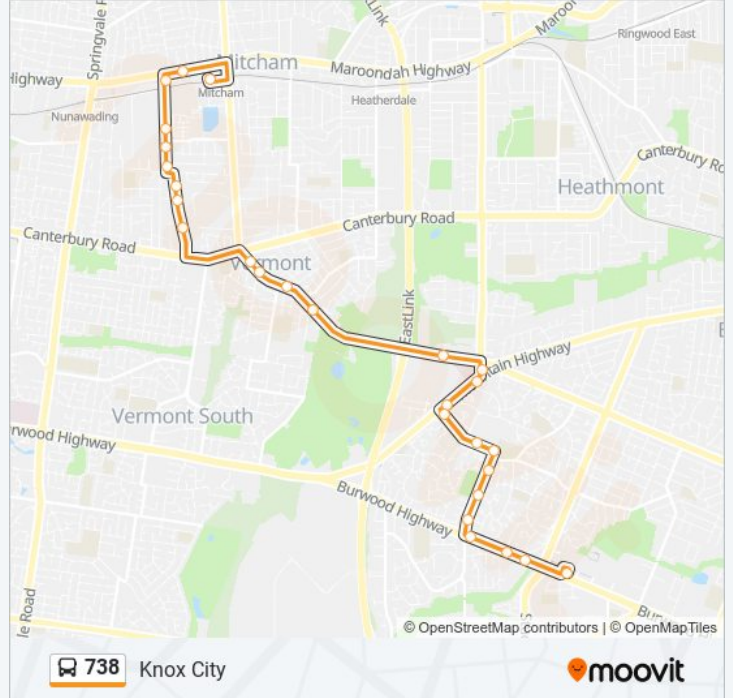

Direction: Knox City

27 stops

[VIEW LINE SCHEDULE](#)

- Mitcham Station/Colombo St (Mitcham)
- Mcglone St/Whitehorse Rd (Mitcham)
- Whitehorse Rd/Rooks Rd (Mitcham)
- Maurice Ct/Rooks Rd (Nunawading)
- Eastbridge Ct/Rooks Rd (Nunawading)
- Charles Rooks Reserve/Rooks Rd (Mitcham)
- Lower Ct/Rooks Rd (Nunawading)
- Beech St/Rooks Rd (Nunawading)
- Stairway College/Rooks Rd (Vermont)
- Frances Ave/Boronia Rd (Vermont)
- Philip St/Boronia Rd (Vermont)
- Lusk Dr/Boronia Rd (Vermont)
- Penllyne Ave/Boronia Rd (Vermont)
- Scope Knox Lifestyle Options/Boronia Rd (Wantirna)
- Boronia Rd/Wantirna Rd (Wantirna)
- Knox Private Hospital/Mountain Hwy (Wantirna)
- Harold St/Mountain Hwy (Wantirna)
- Linsley Way/Harold St (Wantirna)
- Clearview Dr/Harold St (Wantirna)
- Salford Park Ret Village/Harold St (Wantirna)
- Marlo St/Templeton St (Wantirna)

738 bus Info

Direction: Knox City

Stops: 27

Trip Duration: 28 min

Line Summary:

Templeton Reserve/Templeton St (Wantirna)

Raheen Ave/Templeton St (Wantirna)

Templeton St/Burwood Hwy (Wantirna)

Hartington Dr/Burwood Hwy (Wantirna)

Old Stud Rd/Burwood Hwy (Wantirna)

Knox City Sc/Burwood Hwy (Wantirna South)

Direction: Mitcham

25 stops

[VIEW LINE SCHEDULE](#)

Knox City Sc/Burwood Hwy (Wantirna South)

Old Stud Rd/Burwood Hwy (Wantirna South)

Hartington Dr/Burwood Hwy (Wantirna South)

Burwood Hwy/Templeton St (Wantirna)

Raheen Ave/Templeton St (Wantirna)

Templeton Reserve/Templeton St (Wantirna)

Marlo St/Templeton St (Wantirna)