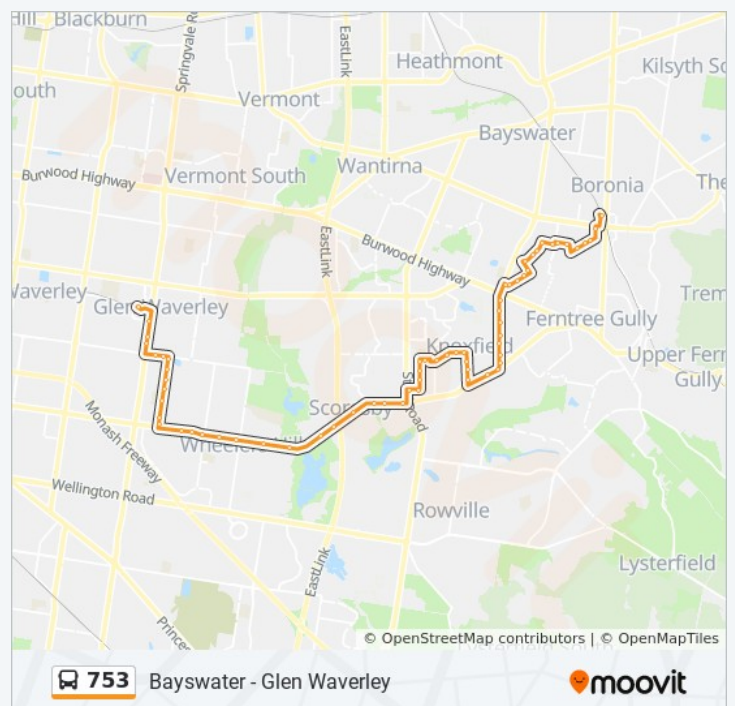

Linda Cres/Johnson Dr (Ferntree Gully)

Bursaria Ave/Johnson Dr (Ferntree Gully)

Applegum Cres/Johnson Dr (Ferntree Gully)

Scoresby Rd/Applegum Cres (Ferntree Gully)

Burwood Hwy/Scoresby Rd (Ferntree Gully)

Hugh St/Scoresby Rd (Knoxfield)

Cambden Park Pde/Scoresby Rd (Ferntree Gully)

Beckenham Dr/Scoresby Rd (Ferntree Gully)

Sandgate Bvd/Scoresby Rd (Ferntree Gully)

Anne Rd/Scoresby Rd (Knoxfield)

Ferntree Gully Rd/Scoresby Rd (Ferntree Gully)

### 753 bus Info

**Direction:** Glen Waverley

**Stops:** 74

**Trip Duration:** 45 min

**Line Summary:**

Scoresby Rd/Ferntree Gully Rd (Knoxfield)

Rushdale St/Ferntree Gully Rd (Knoxfield)

Brice Gr/Kathryn Rd (Knoxfield)

Zerfas St/Rosehill St (Scoresby)

Olga St/Rosehill St (Scoresby)

Rumann Ave/Rosehill St (Scoresby)

Rosehill St/Glenifer Ave (Scoresby)

Stud Rd/Glenifer Ave (Scoresby)

Stud Rd/Ferntree Gully Rd (Scoresby)

Koornang Rd/Ferntree Gully Rd (Scoresby)